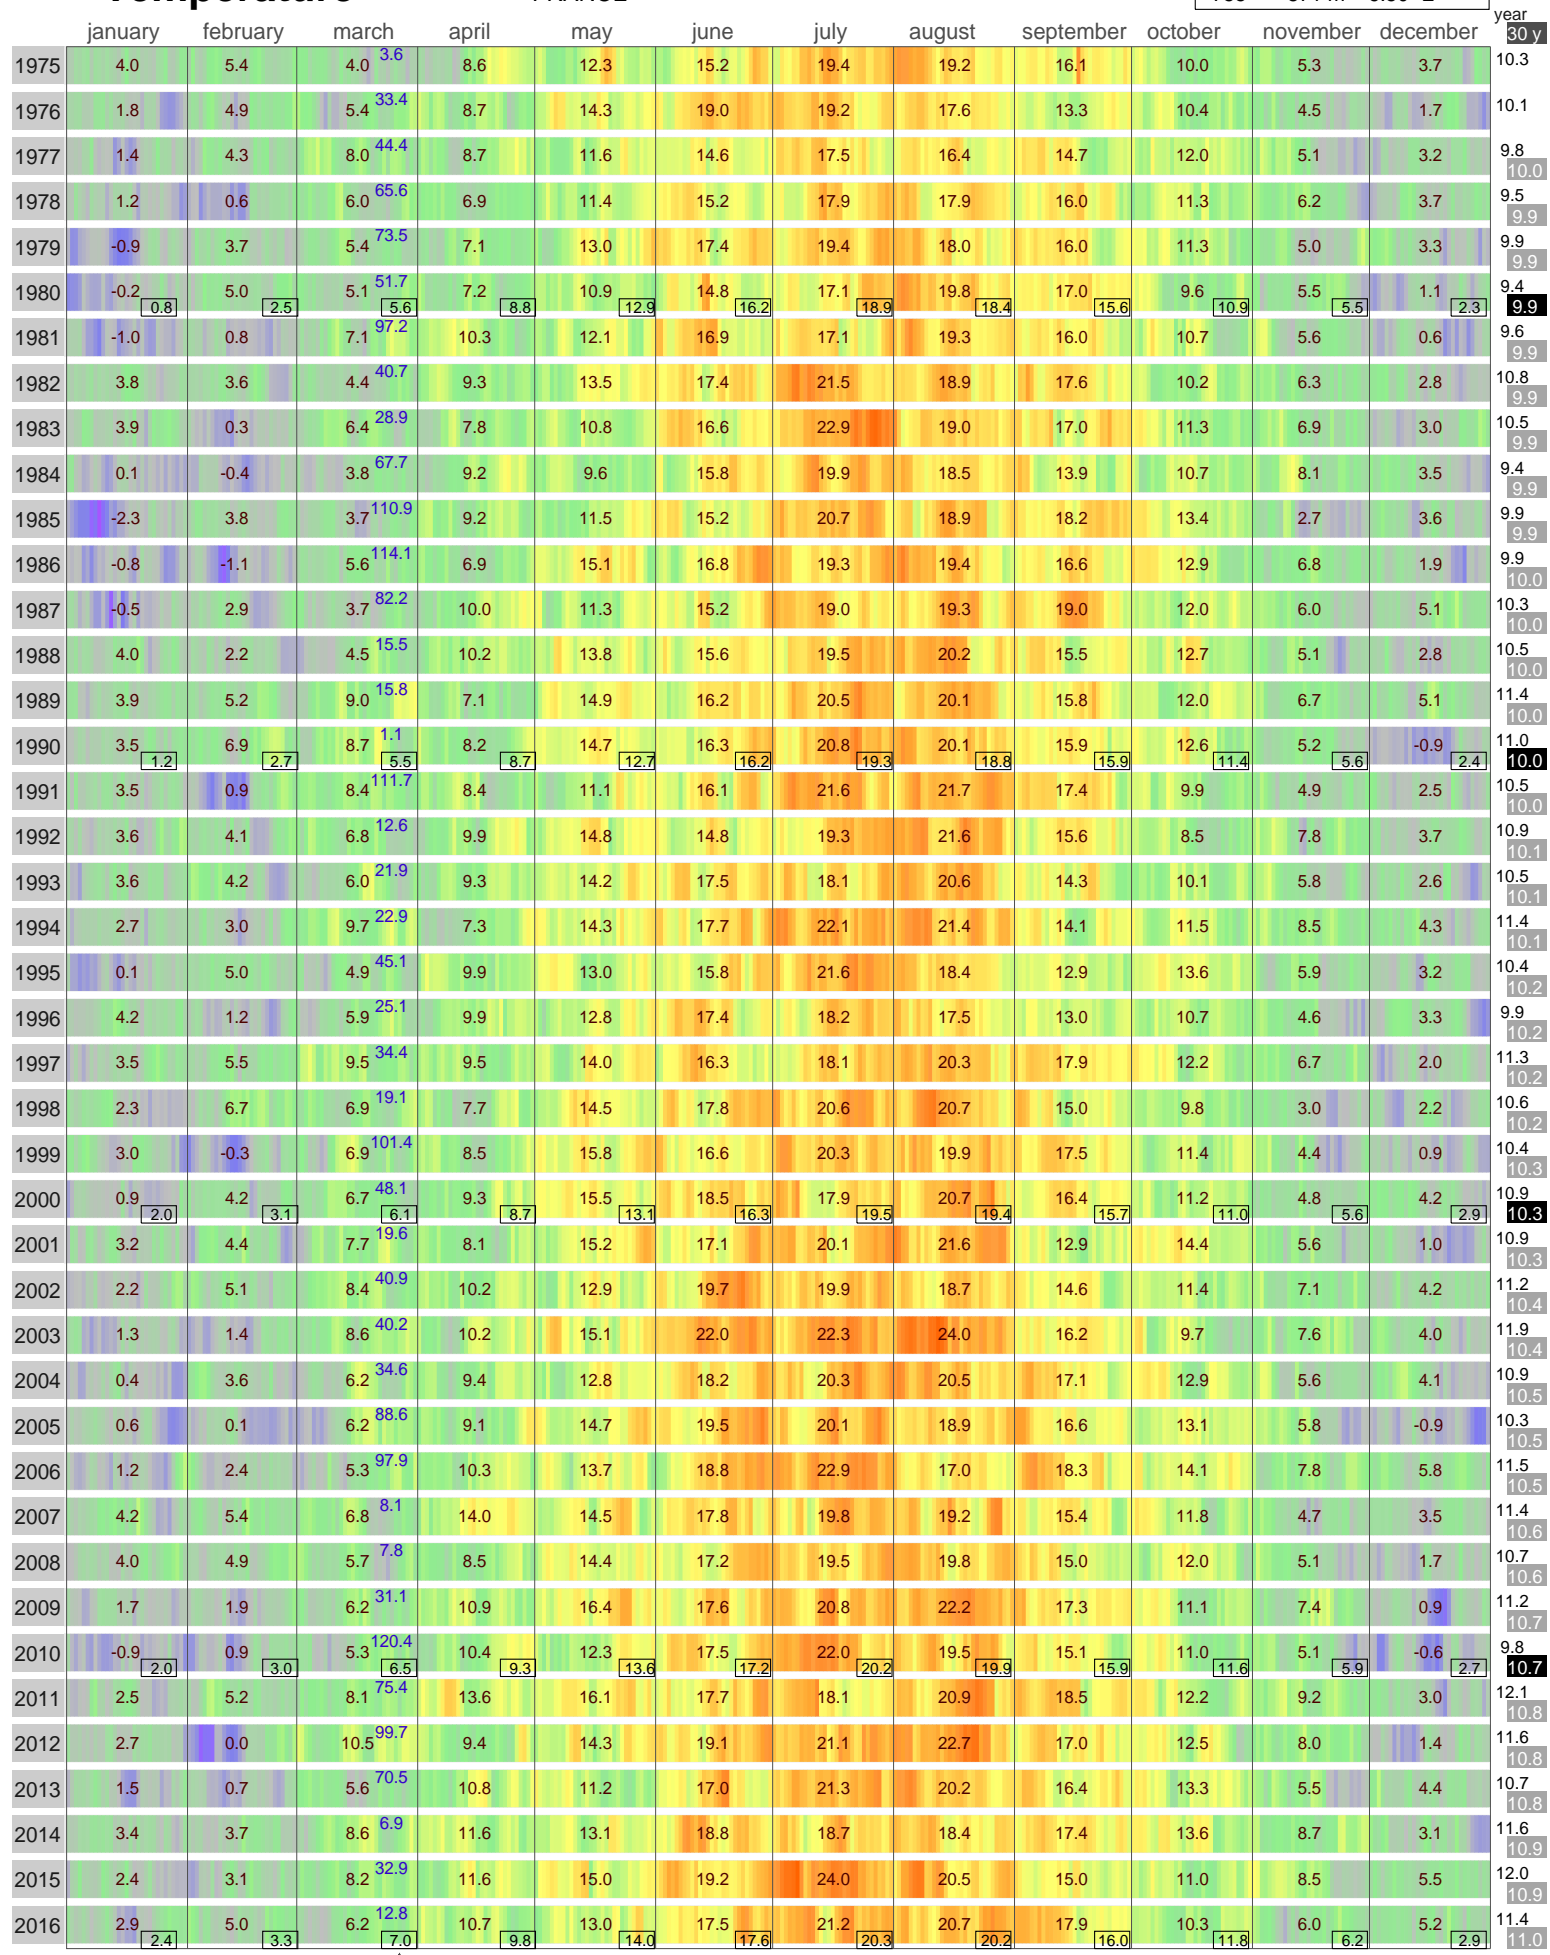

Mean Temperature

EMBRUN
FRANCE

ECA Id: Height: 44.57 N
755 871 m 6.50 E 

Hellmann Winter Number 
Validated data from source: 104113