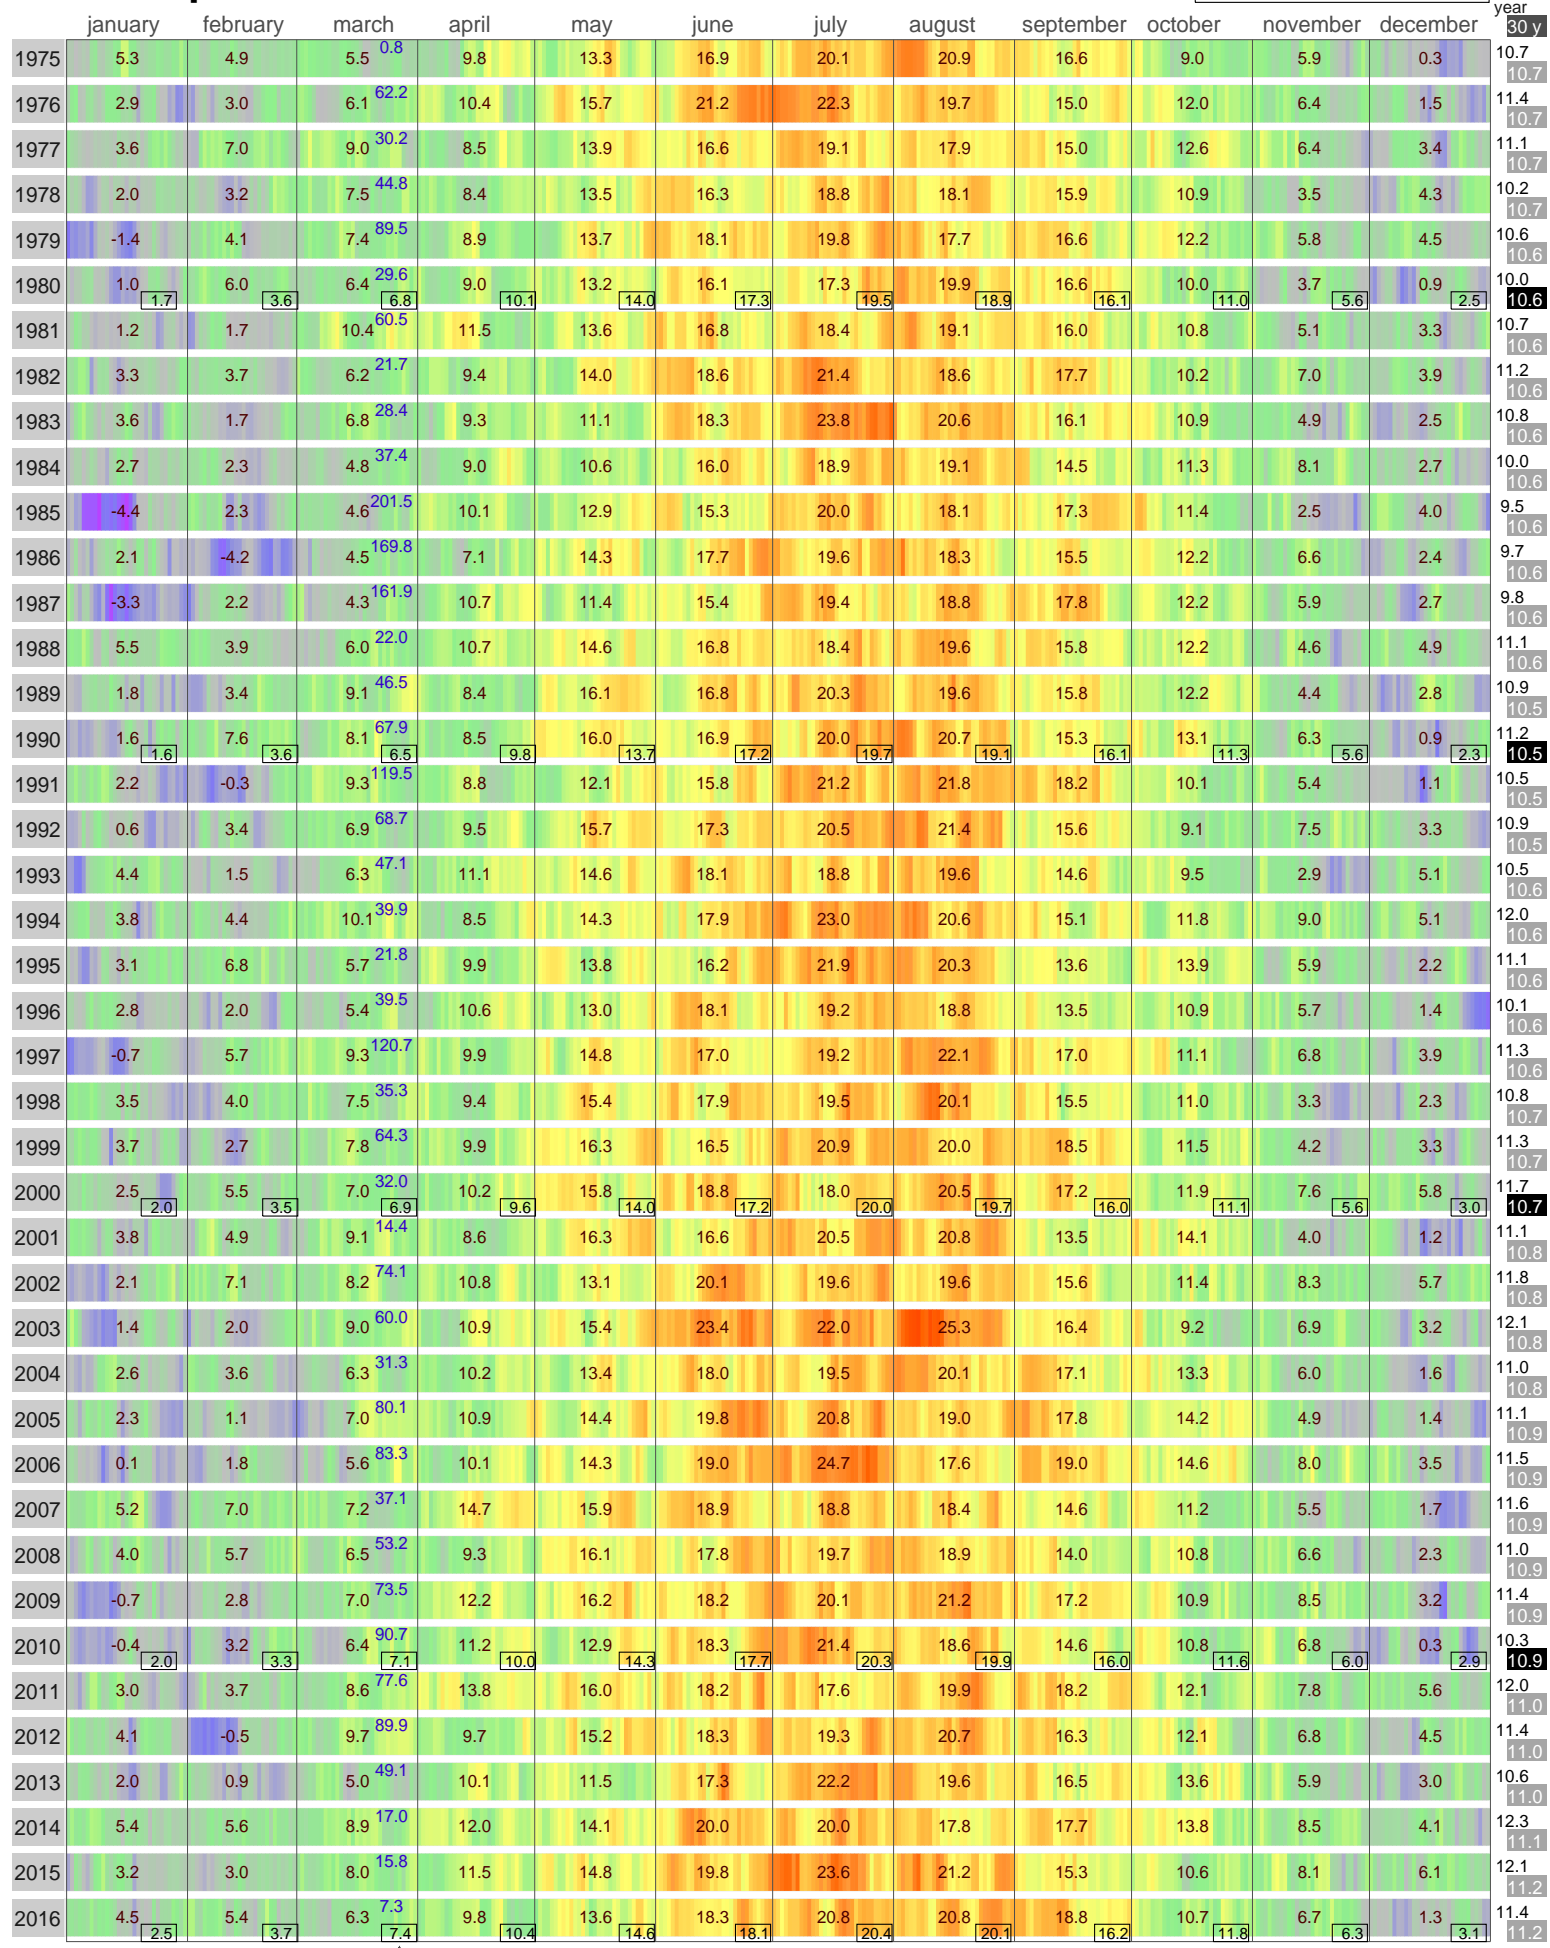

Mean Temperature

DIJON-LONGVIC
FRANCE

ECA Id: Height: 47.27 N
745 219 m 5.09 E 

Hellmann Winter Number 
Validated data from source: 104073