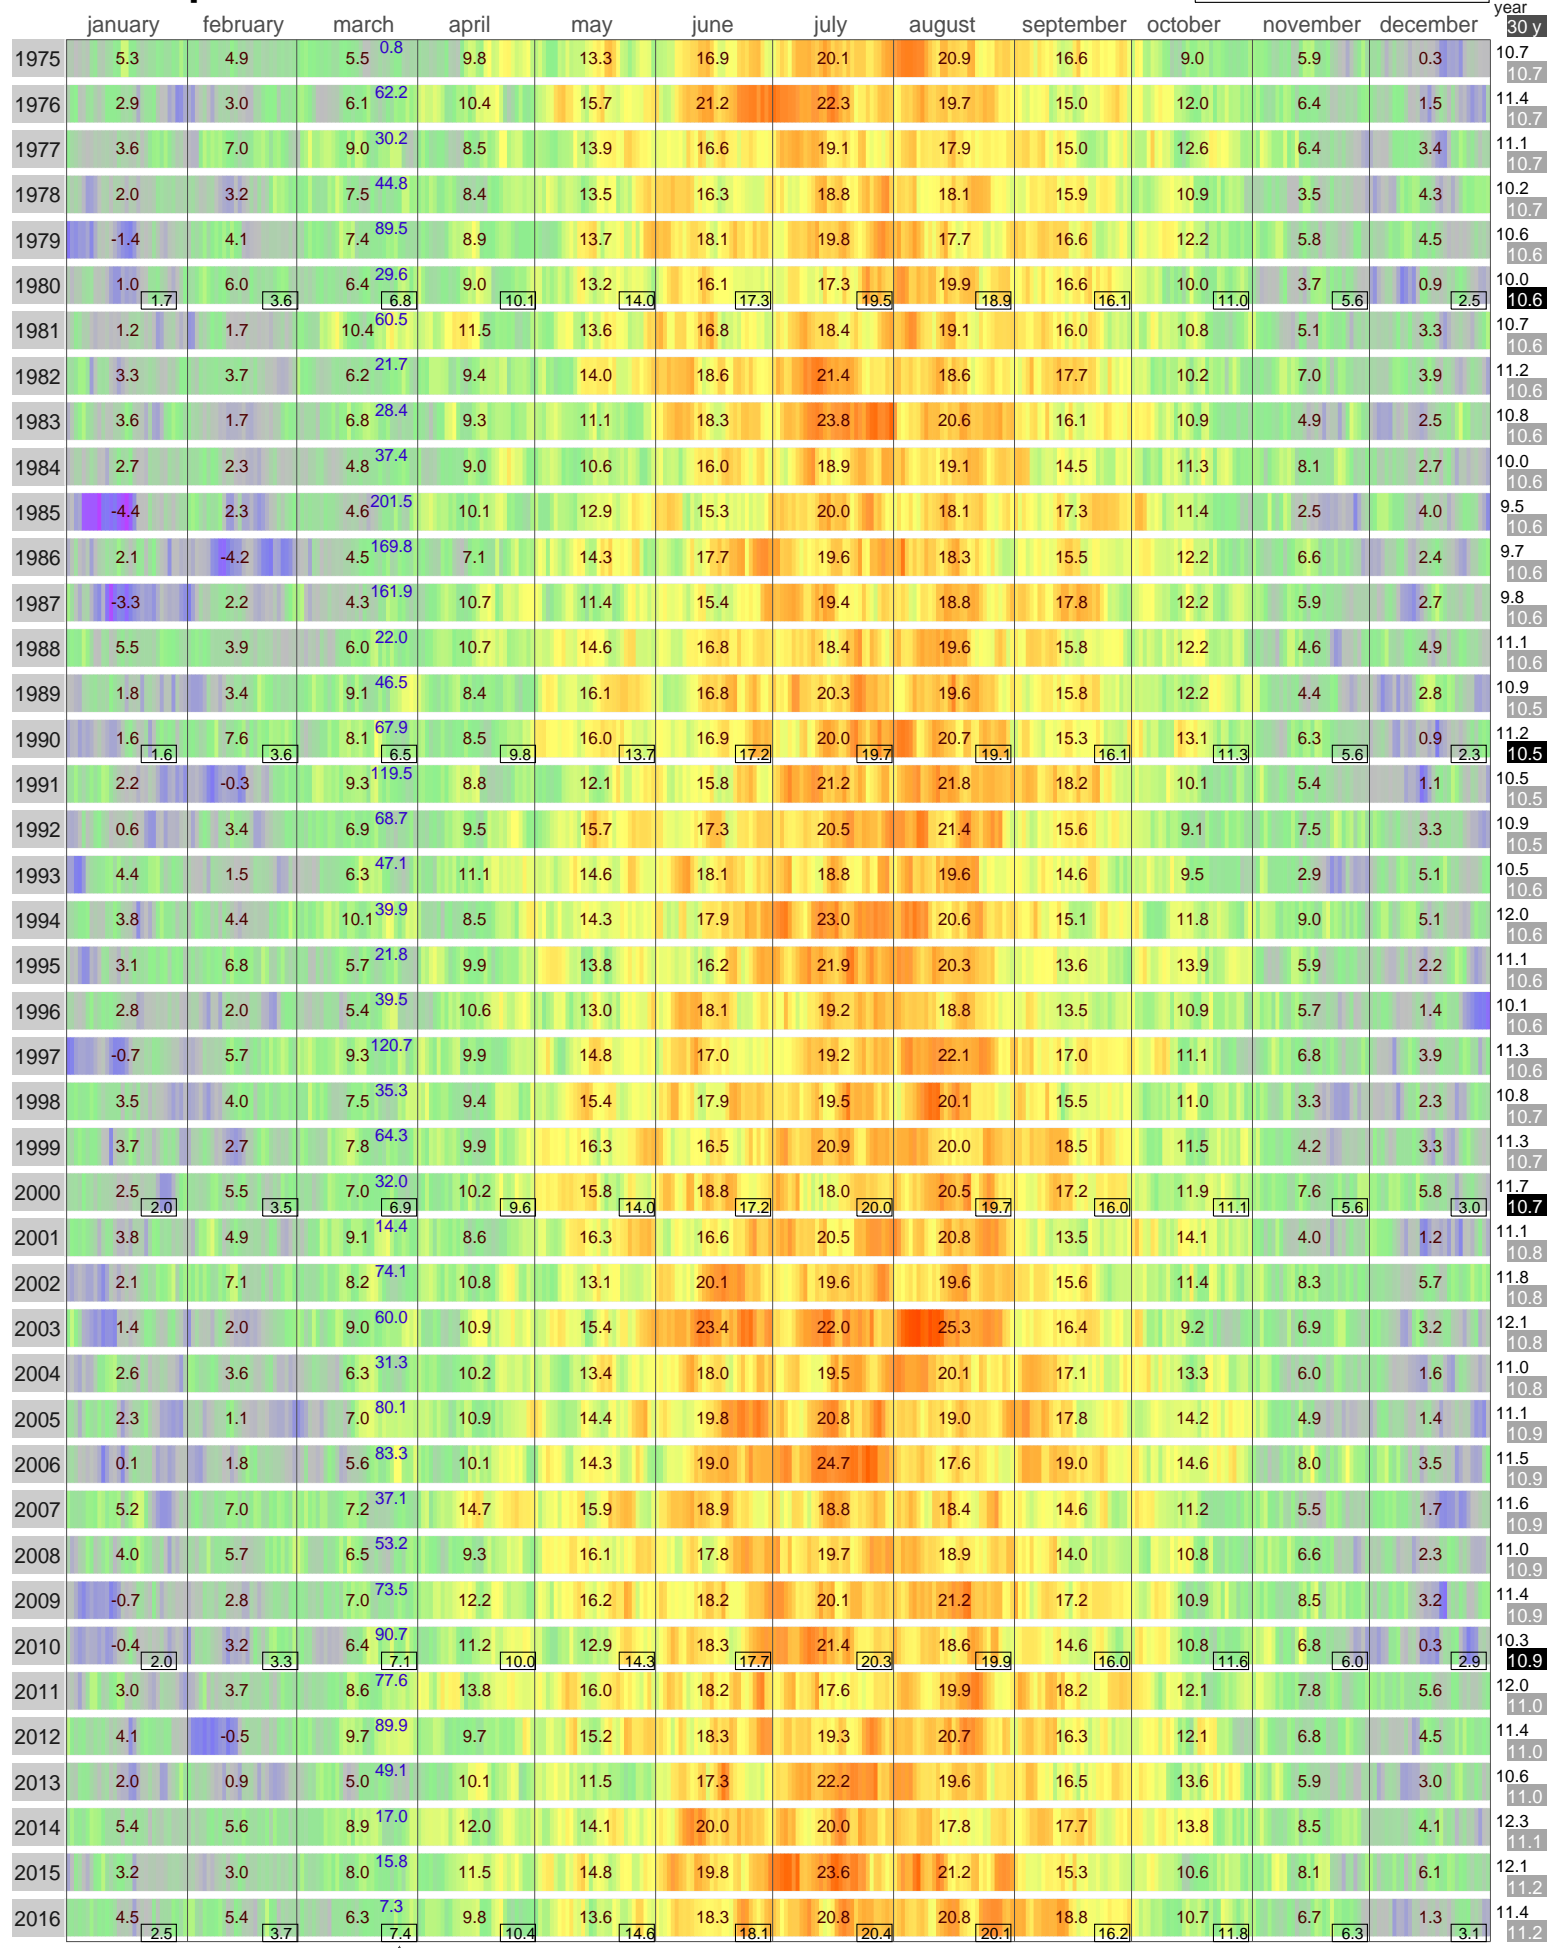

Mean Temperature

DIJON-LONGVIC
FRANCE

ECA Id: Height: 47.27 N
745 219 m 5.09 E 

Hellmann Winter Number 
Validated data from source:
104073