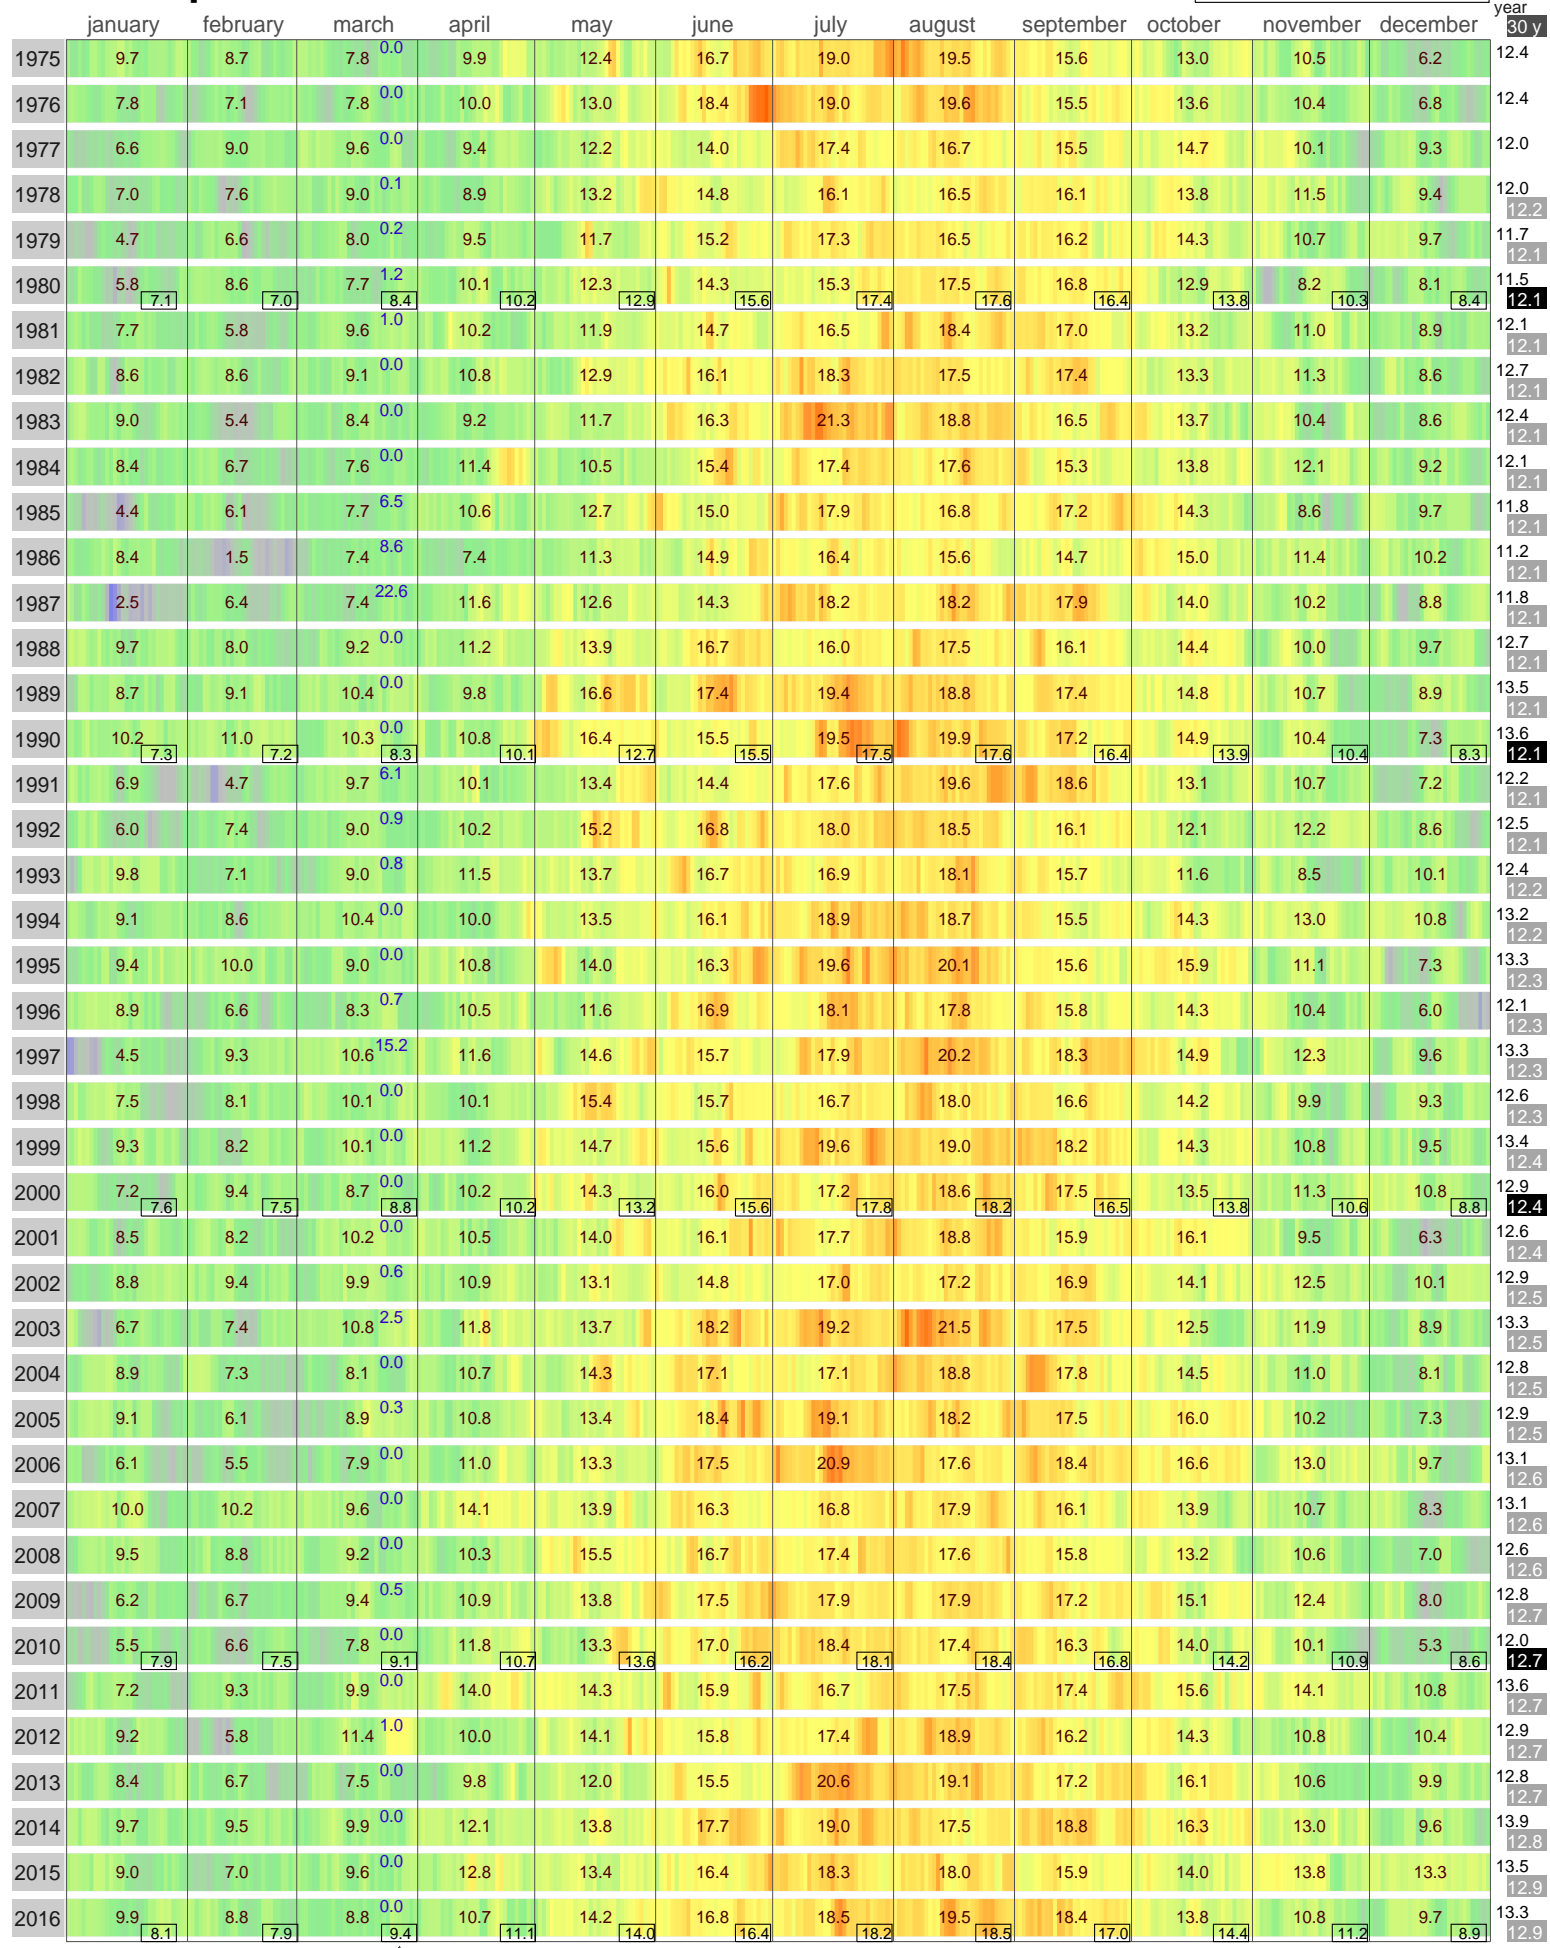

# Mean Temperature

## BELLE ILE - LE TALUT FRANCE

ECA Id: Height: 47.29 N  
11247 34 m 2.78 W 

Hellmann Winter Number   
Validated data from source:  
171634