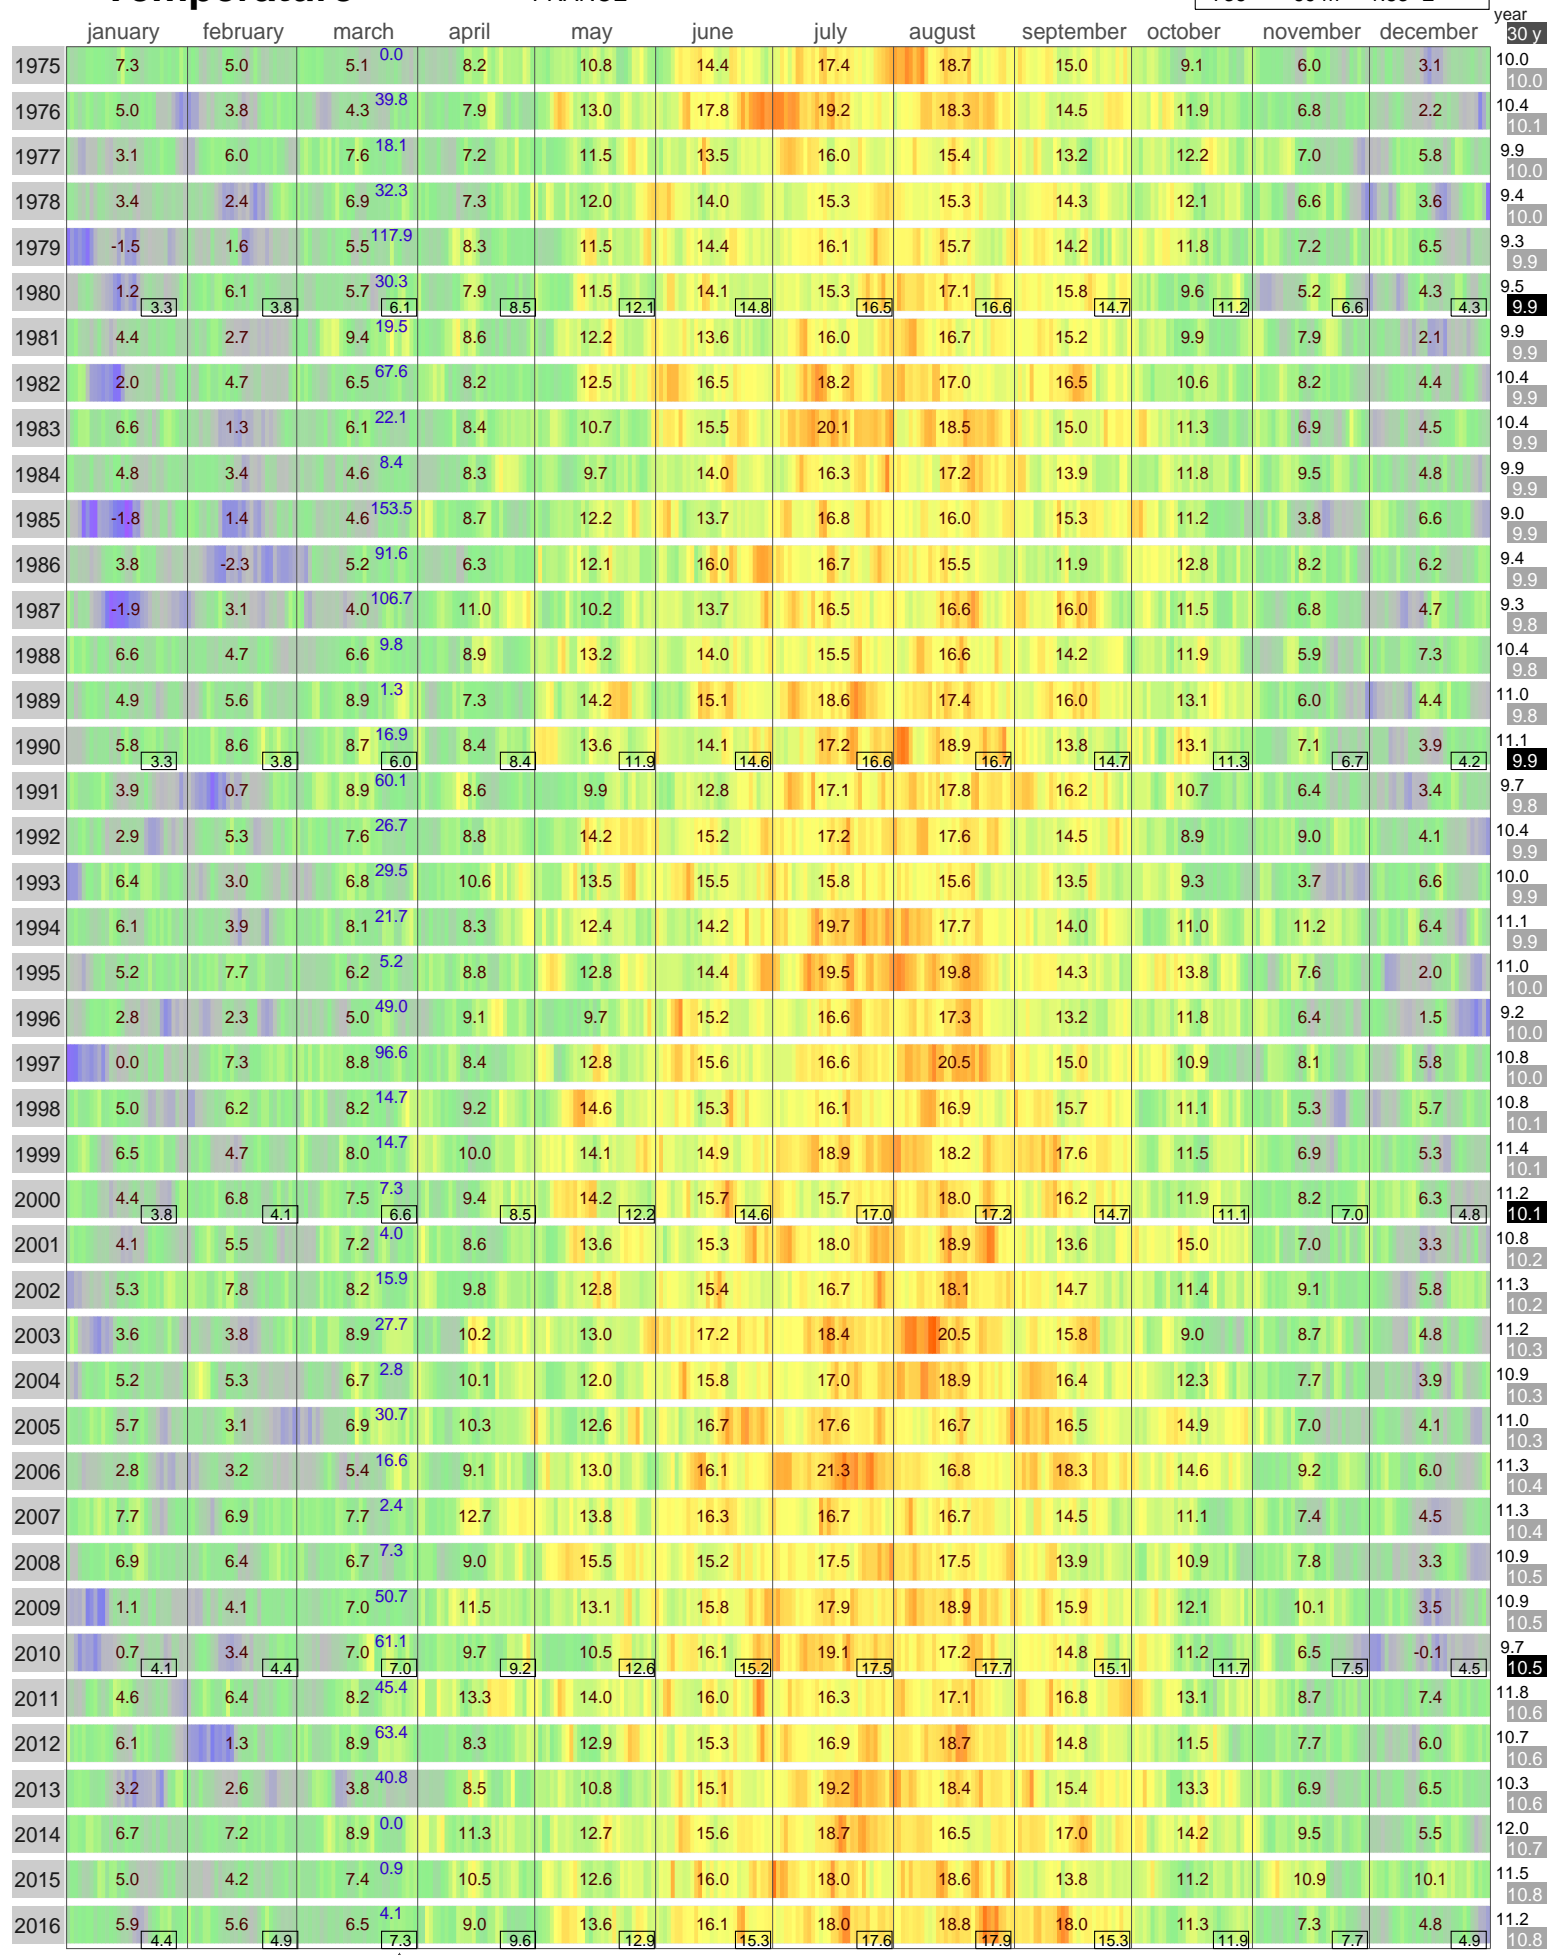

# Mean Temperature

ABBEVILLE  
FRANCE

ECA Id: Height: 50.14 N  
736 69 m 1.83 E 

Hellmann Winter Number   
Validated data from source:  
104037