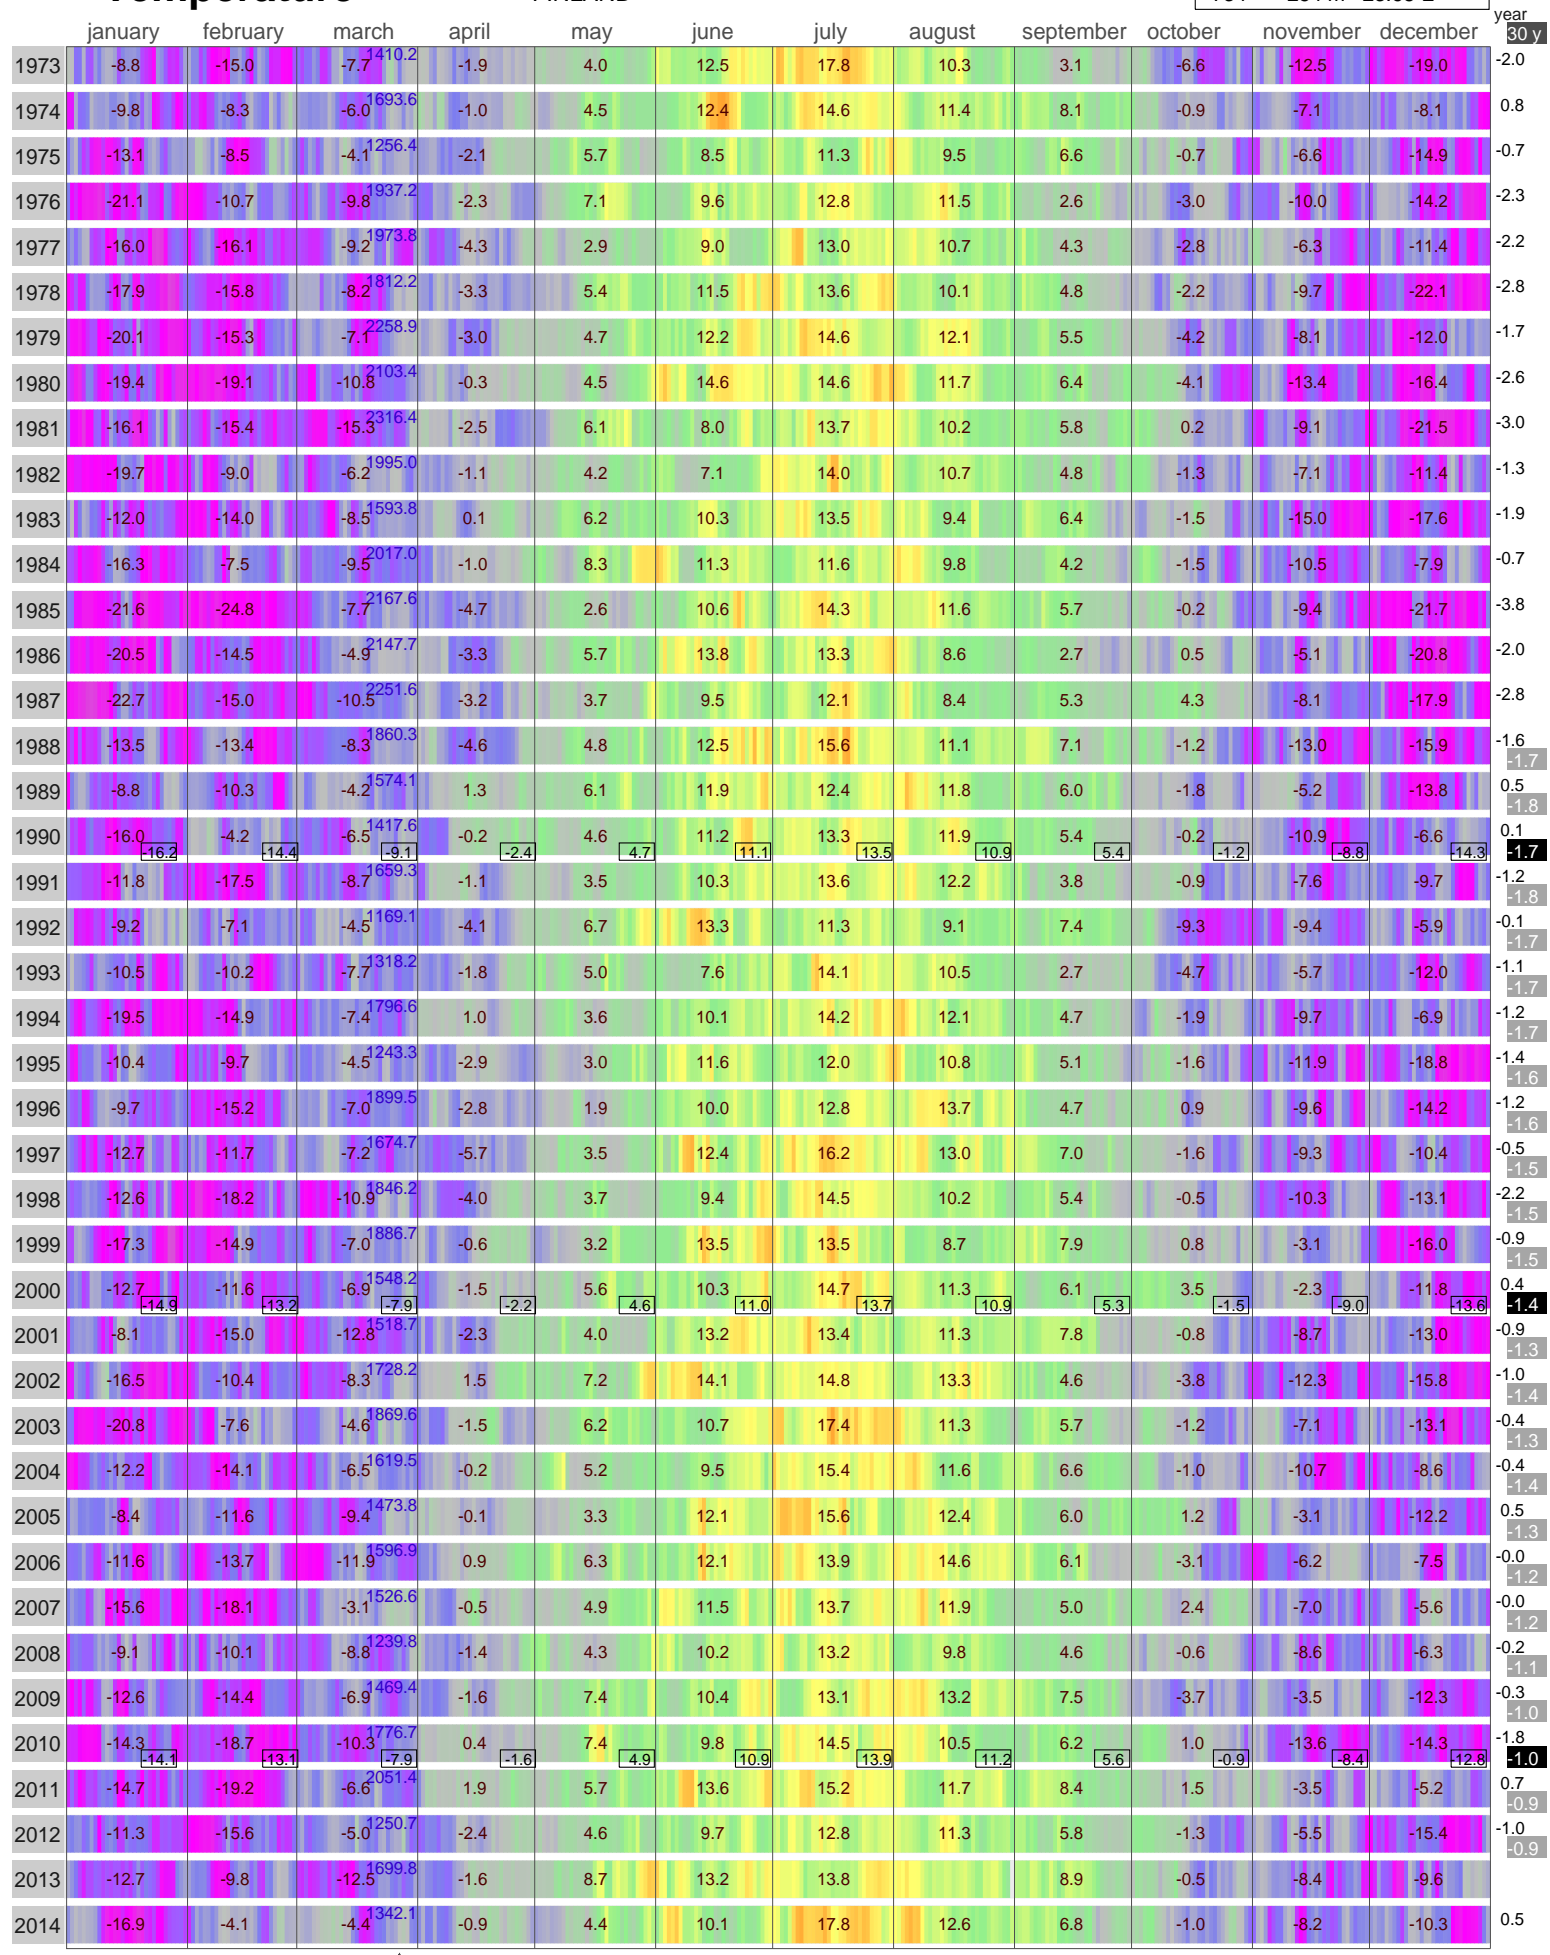

# Mean Temperature

MUONIO  
FINLAND

ECA Id: Height: 67.97 N  
734 254 m 23.68 E 

Hellmann Winter Number 

Validated data from source(s):  
37436 46421

Original source: Finnish Meteorological Institute

Blended and updated data taken from <http://www.ecad.eu>. See website for details about blending.

Calculation and Graphics: © Bart Vreeken, LogboekWeer.nl