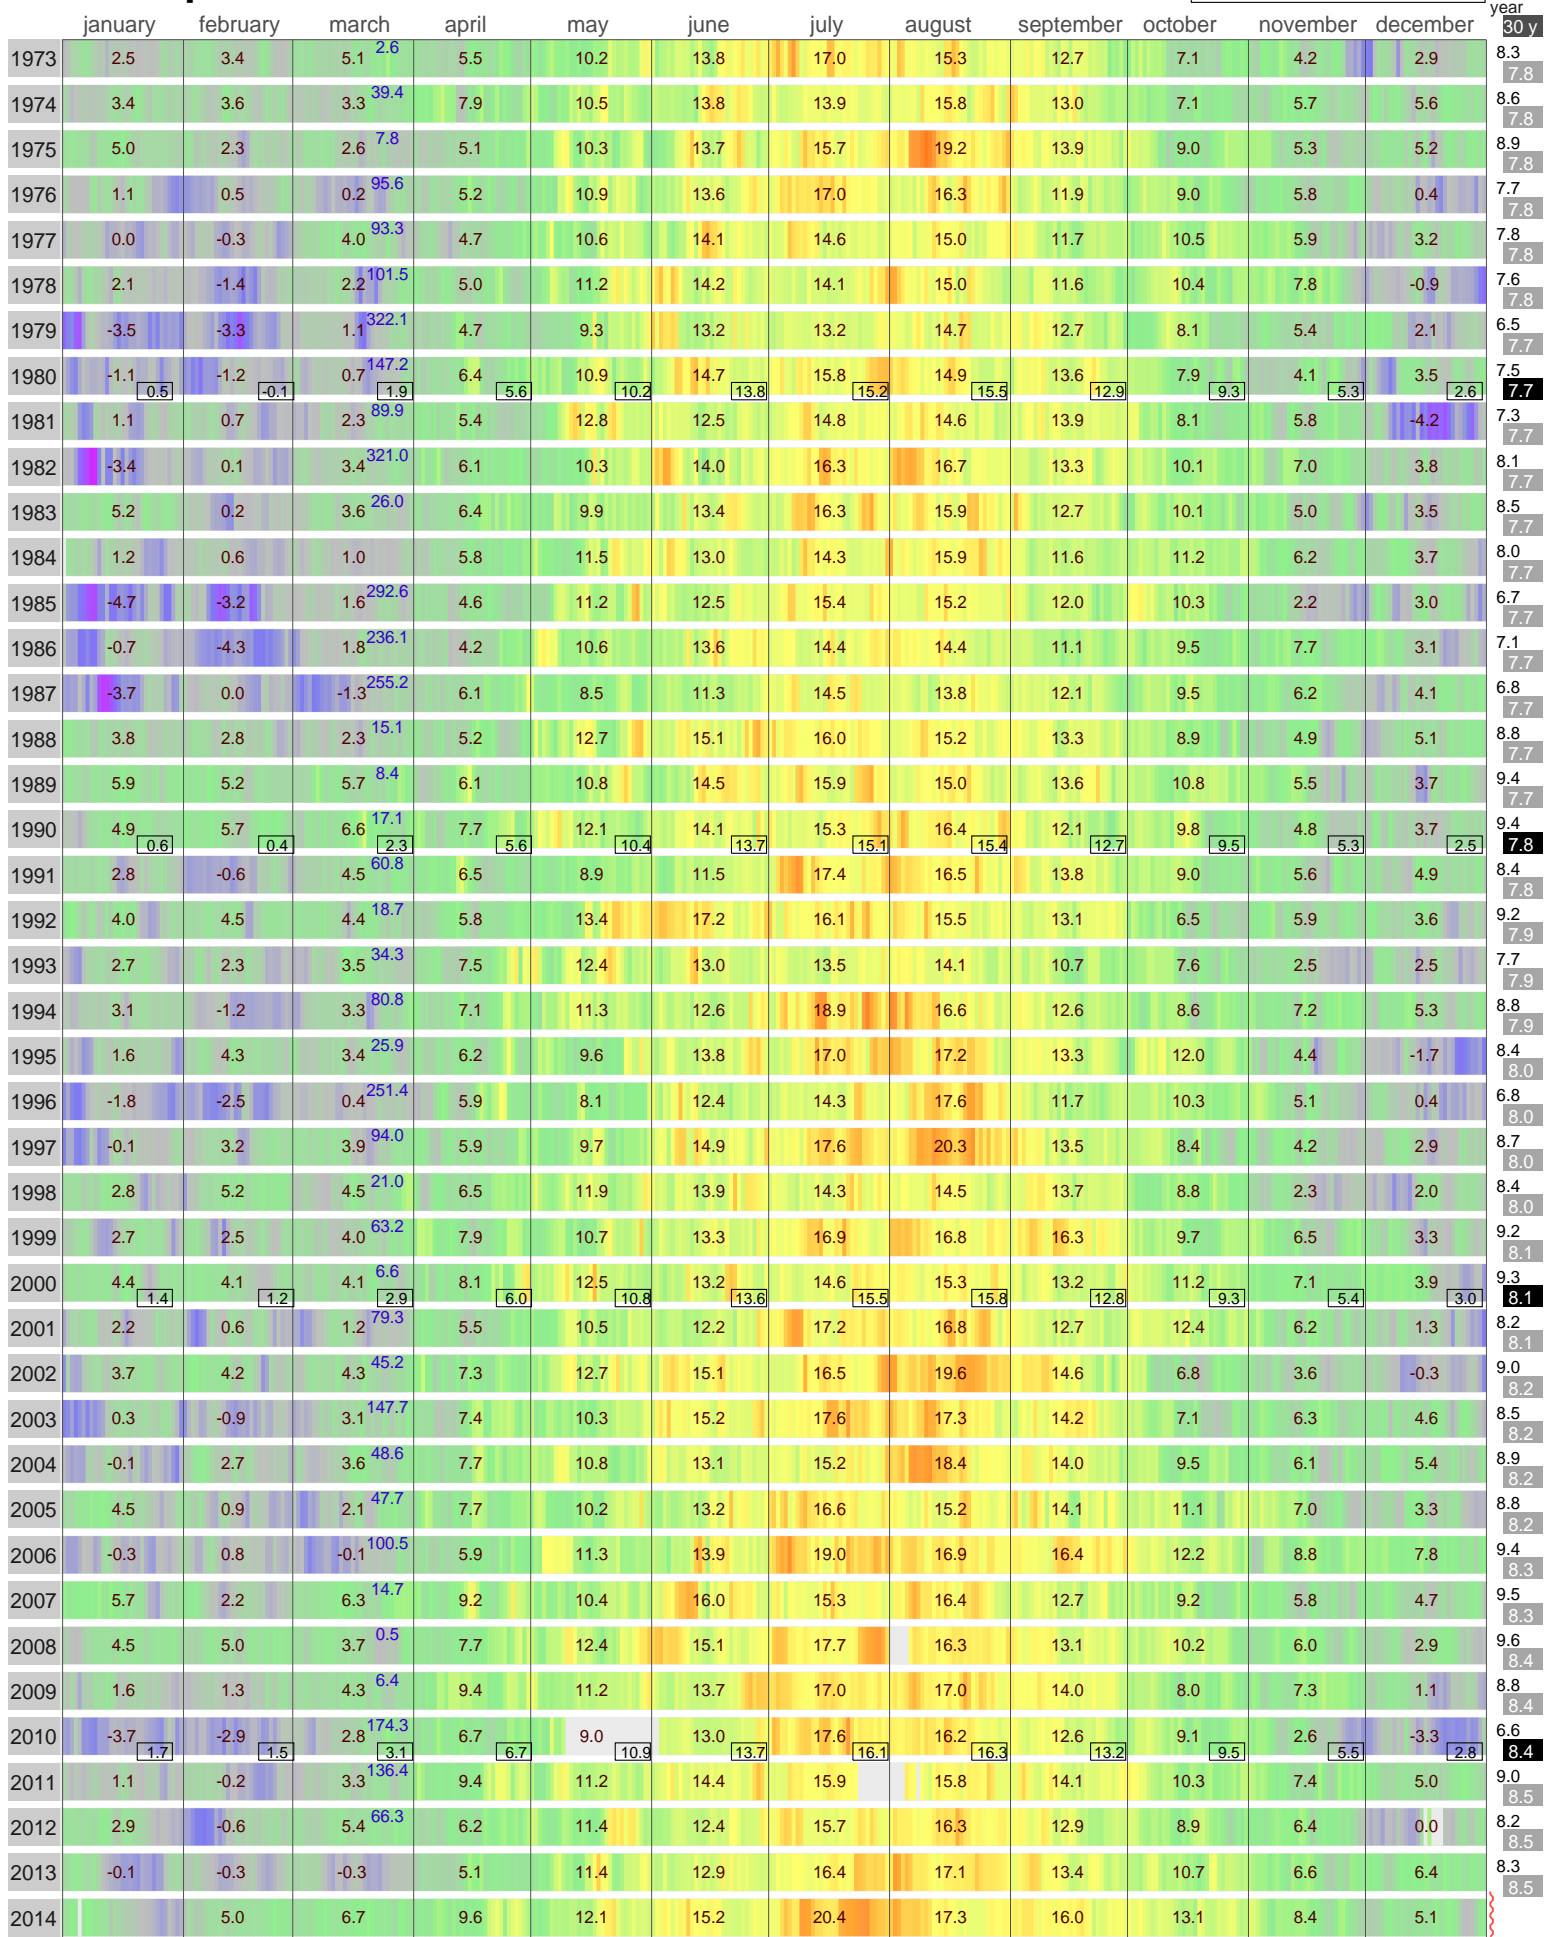

Mean Temperature

VESTERVIG
DENMARK

ECA Id: 107 Height: 18 m
56.77 N 8.32 E 

Hellmann Winter Number 

Validated data from source(s):
831 6709

Monthly mean temperatures from 1901 to 2013 directly taken from the National Weather Institute.