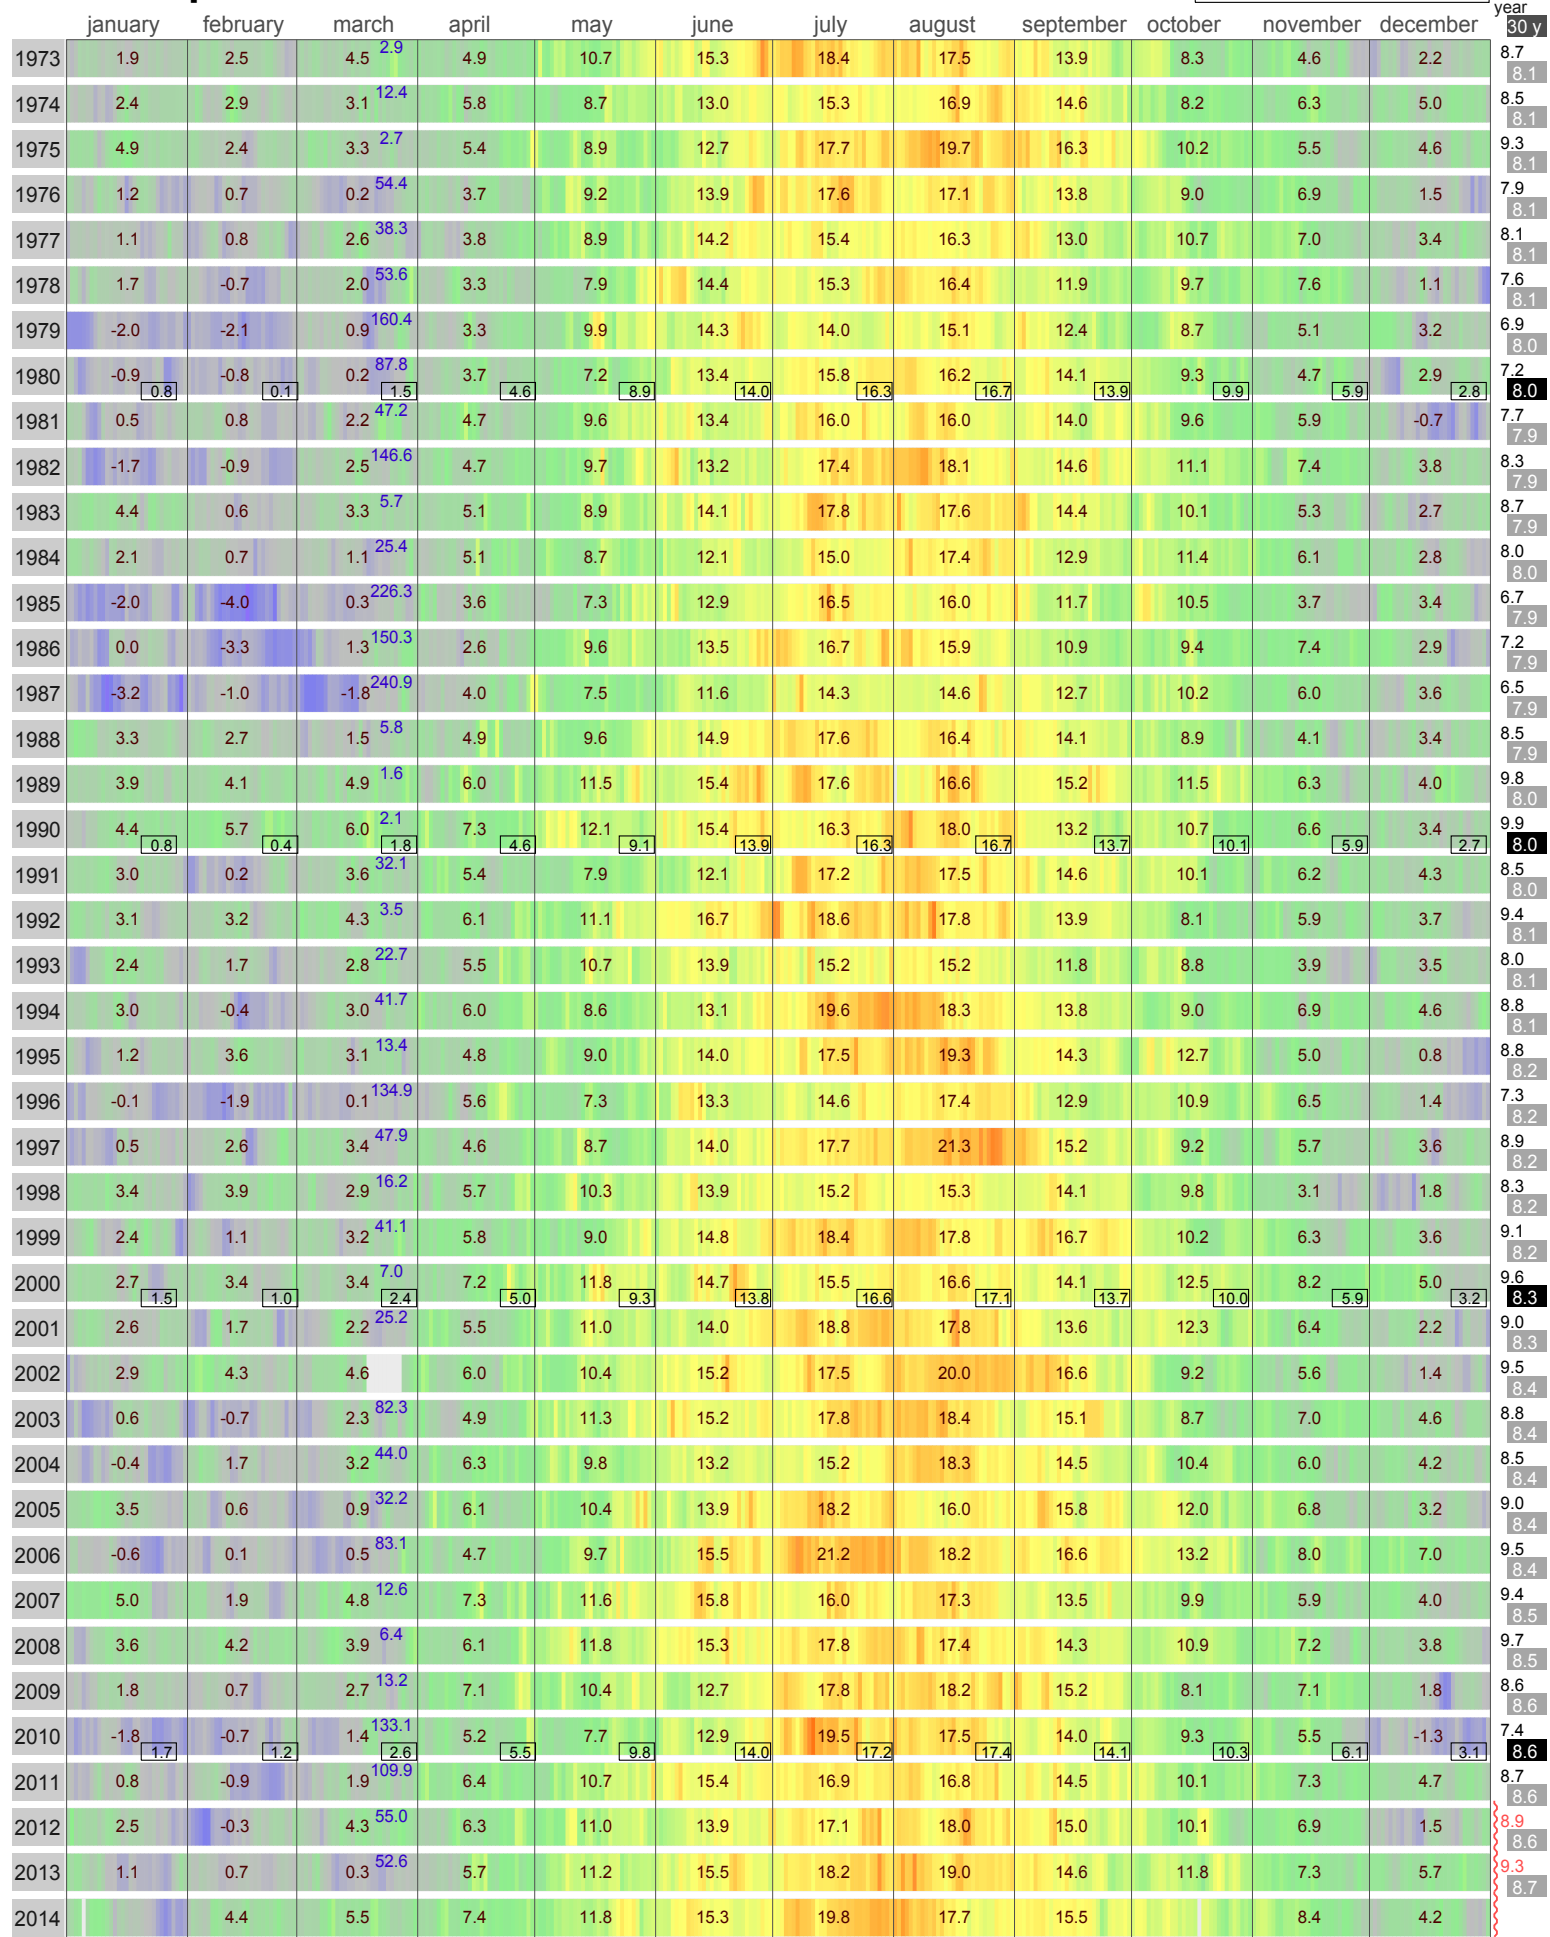

Mean Temperature

HAMMER ODDE FYR DENMARK

ECA Id: 106 Height: 9 m 55.30 N 14.77 E 

Hellmann Winter Number 

Validated data from source(s):
830 835 836

Monthly mean temperatures from 1901 to 2011 directly taken from the National Weather Institute.

Original source: [Danish Meteorological Institute](http://www.dmi.dk)
Blended and updated data taken from <http://www.ecad.eu>. See website for details about blending.

Calculation and Graphics: © Bart Vreeken, LogboekWeer.nl