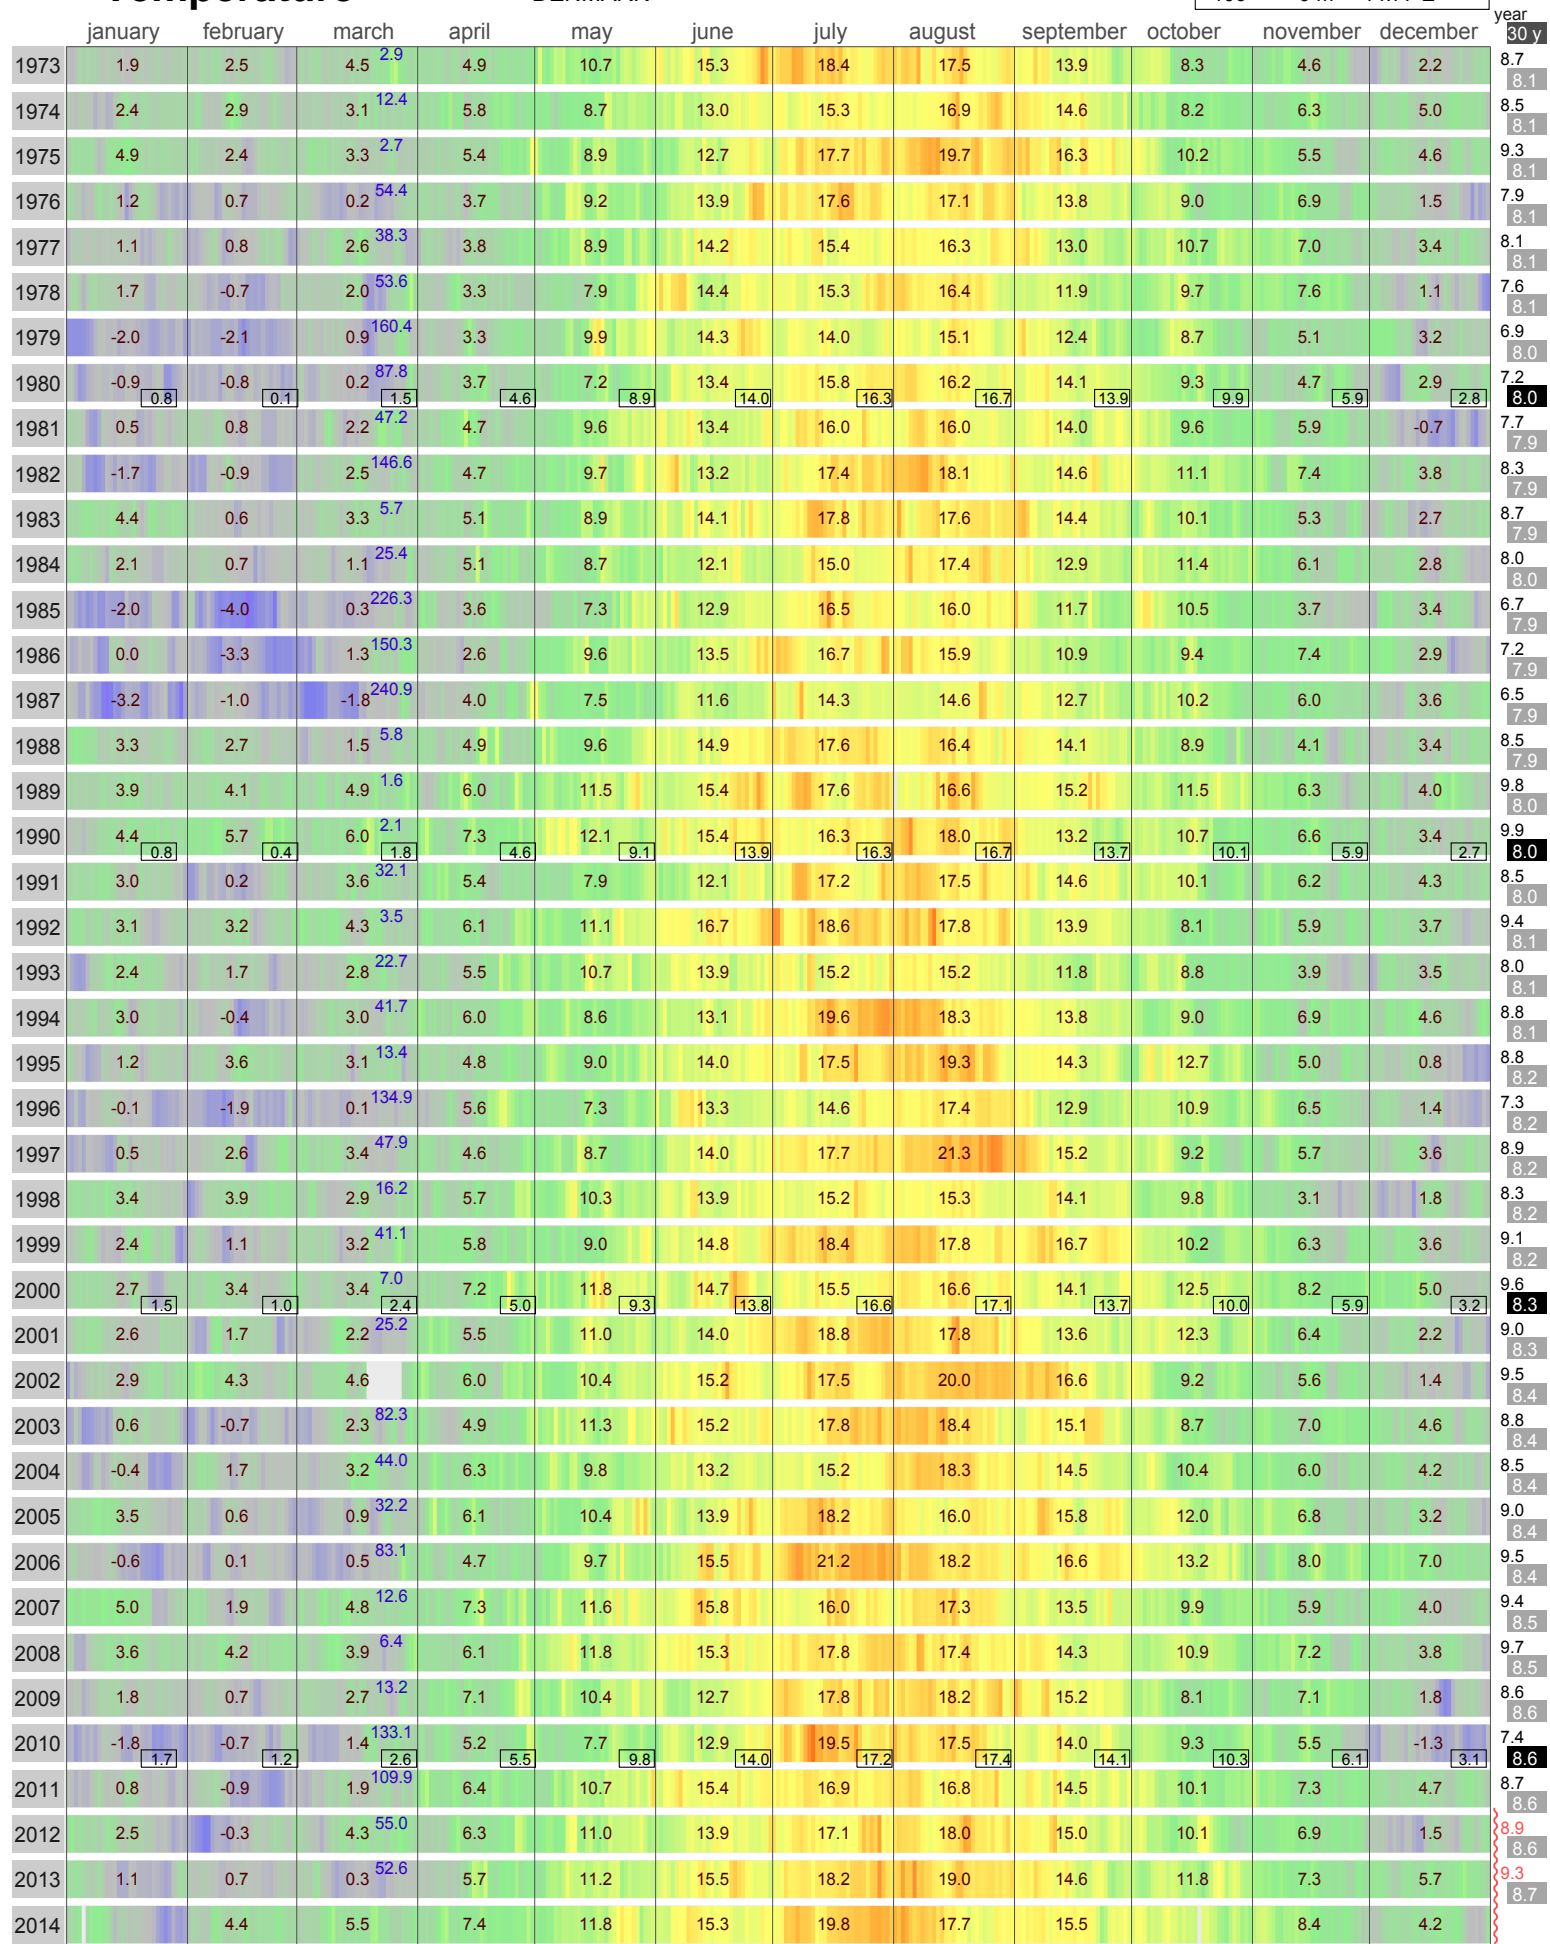

# Mean Temperature

## HAMMER ODDE FYR DENMARK

ECA Id: 106 Height: 9 m 55.30 N 14.77 E 

Hellmann Winter Number 

Validated data from source(s):  
830 835 836

Monthly mean temperatures from 1901 to 2011 directly taken from the National Weather Institute.