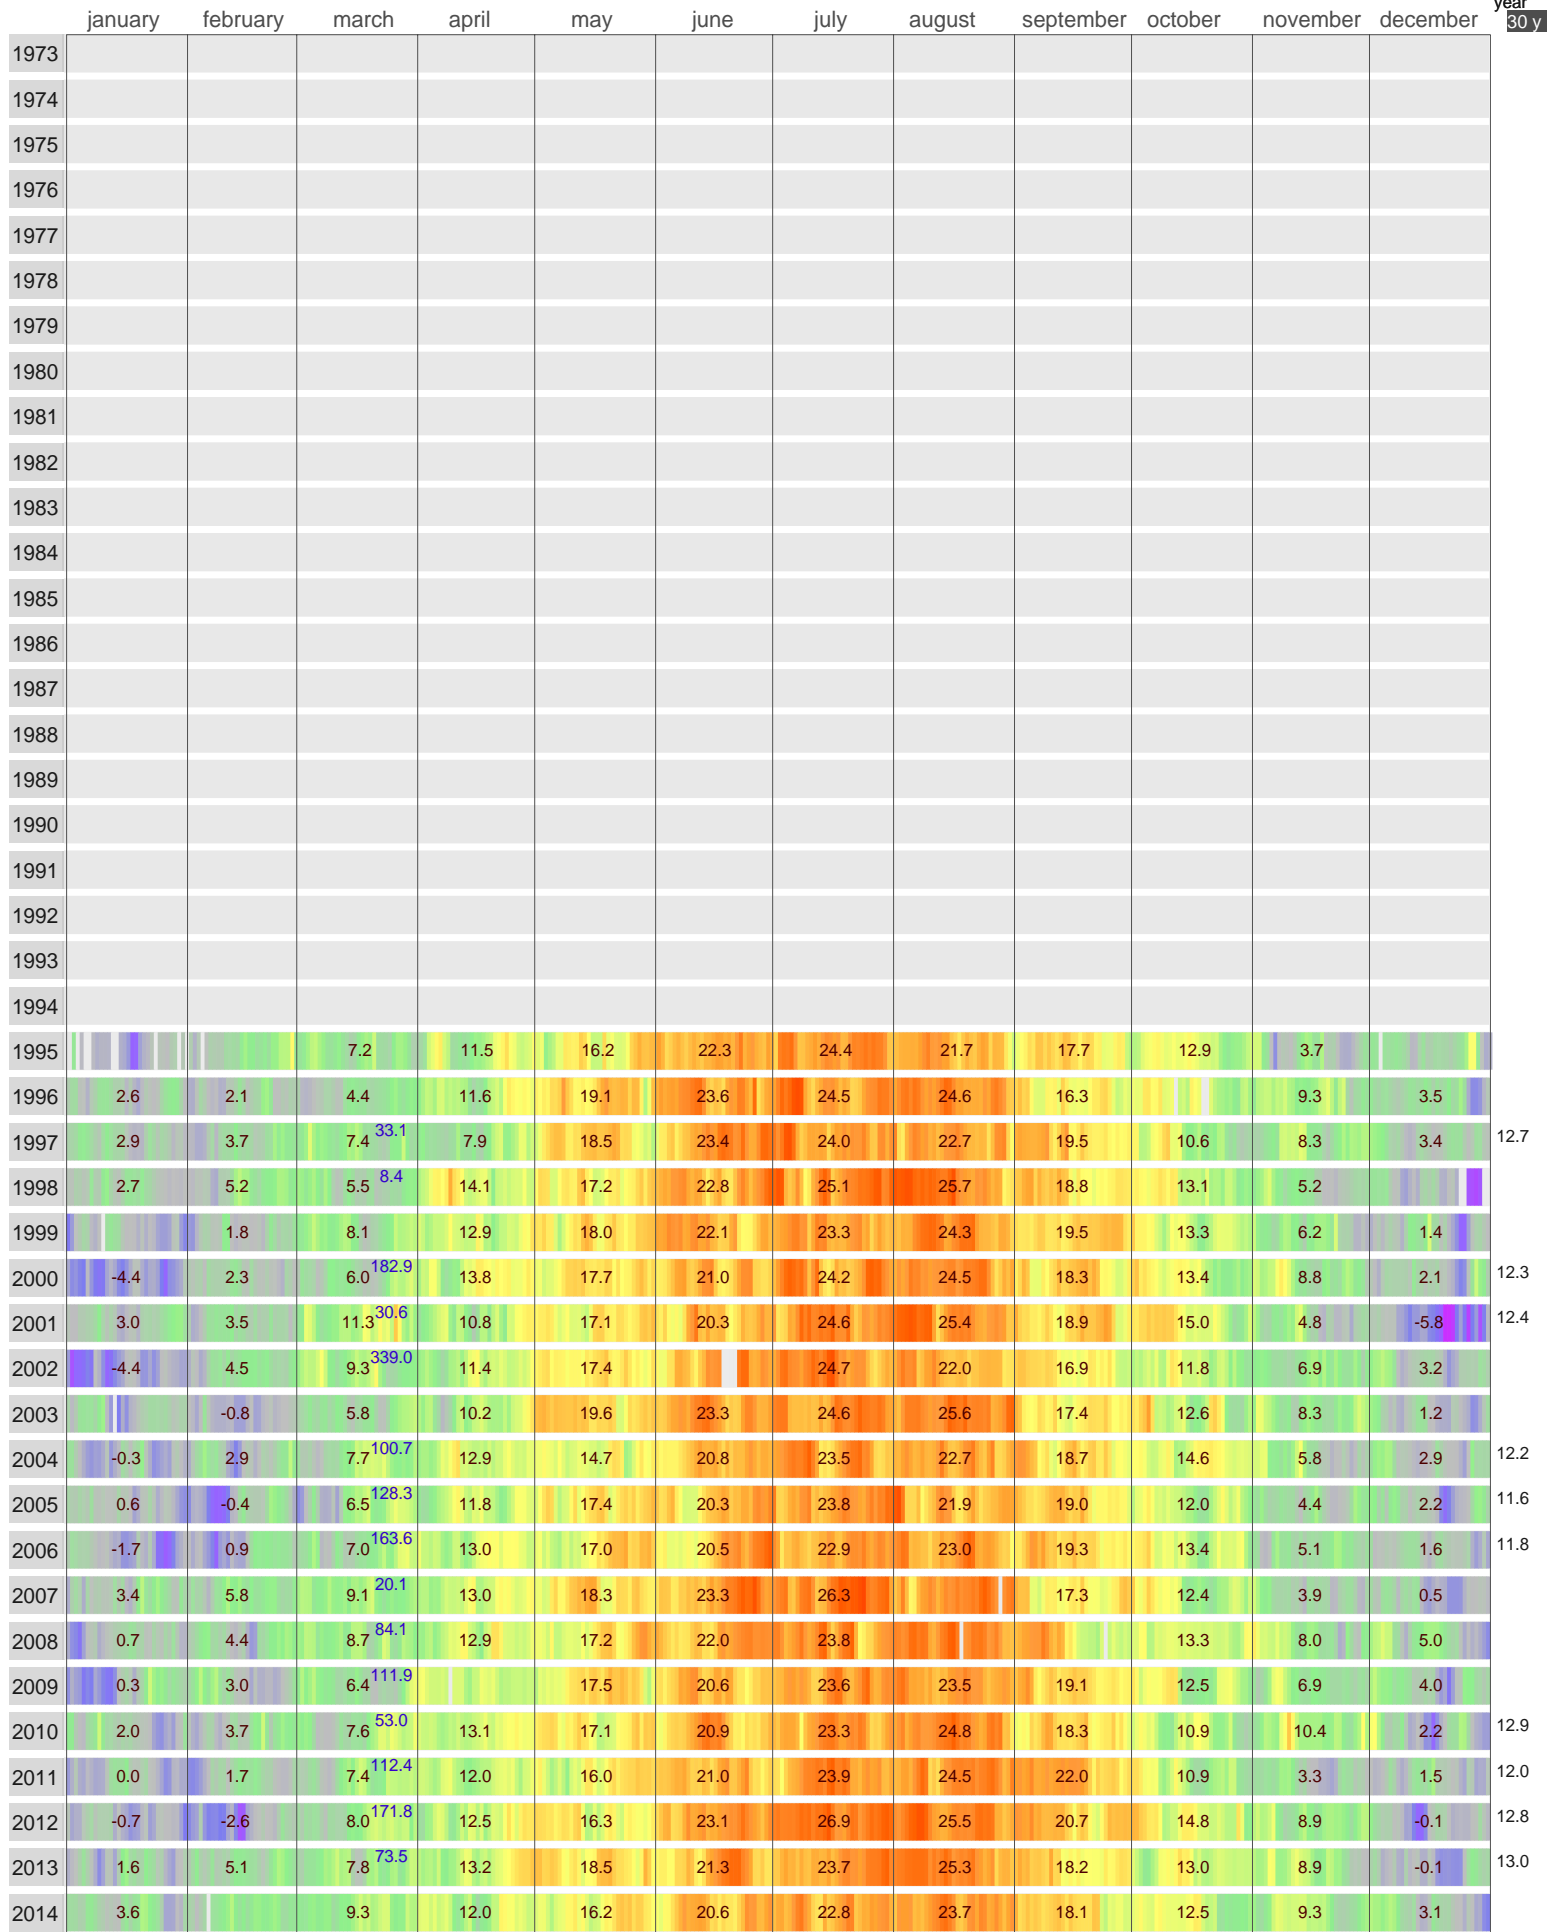

# Mean Temperature

## SKOPJE-PETROVEC Macedonia

ECA Id: Height: 41.97 N  
0 238 m 21.65 E 

year  
30 y

Hellmann Winter Number  ↑

Data taken from:  
[academic.udayton.edu](http://academic.udayton.edu)

Note: the calculated values may show a marginal difference with published values, due to conversion to Fahrenheit and vice versa.