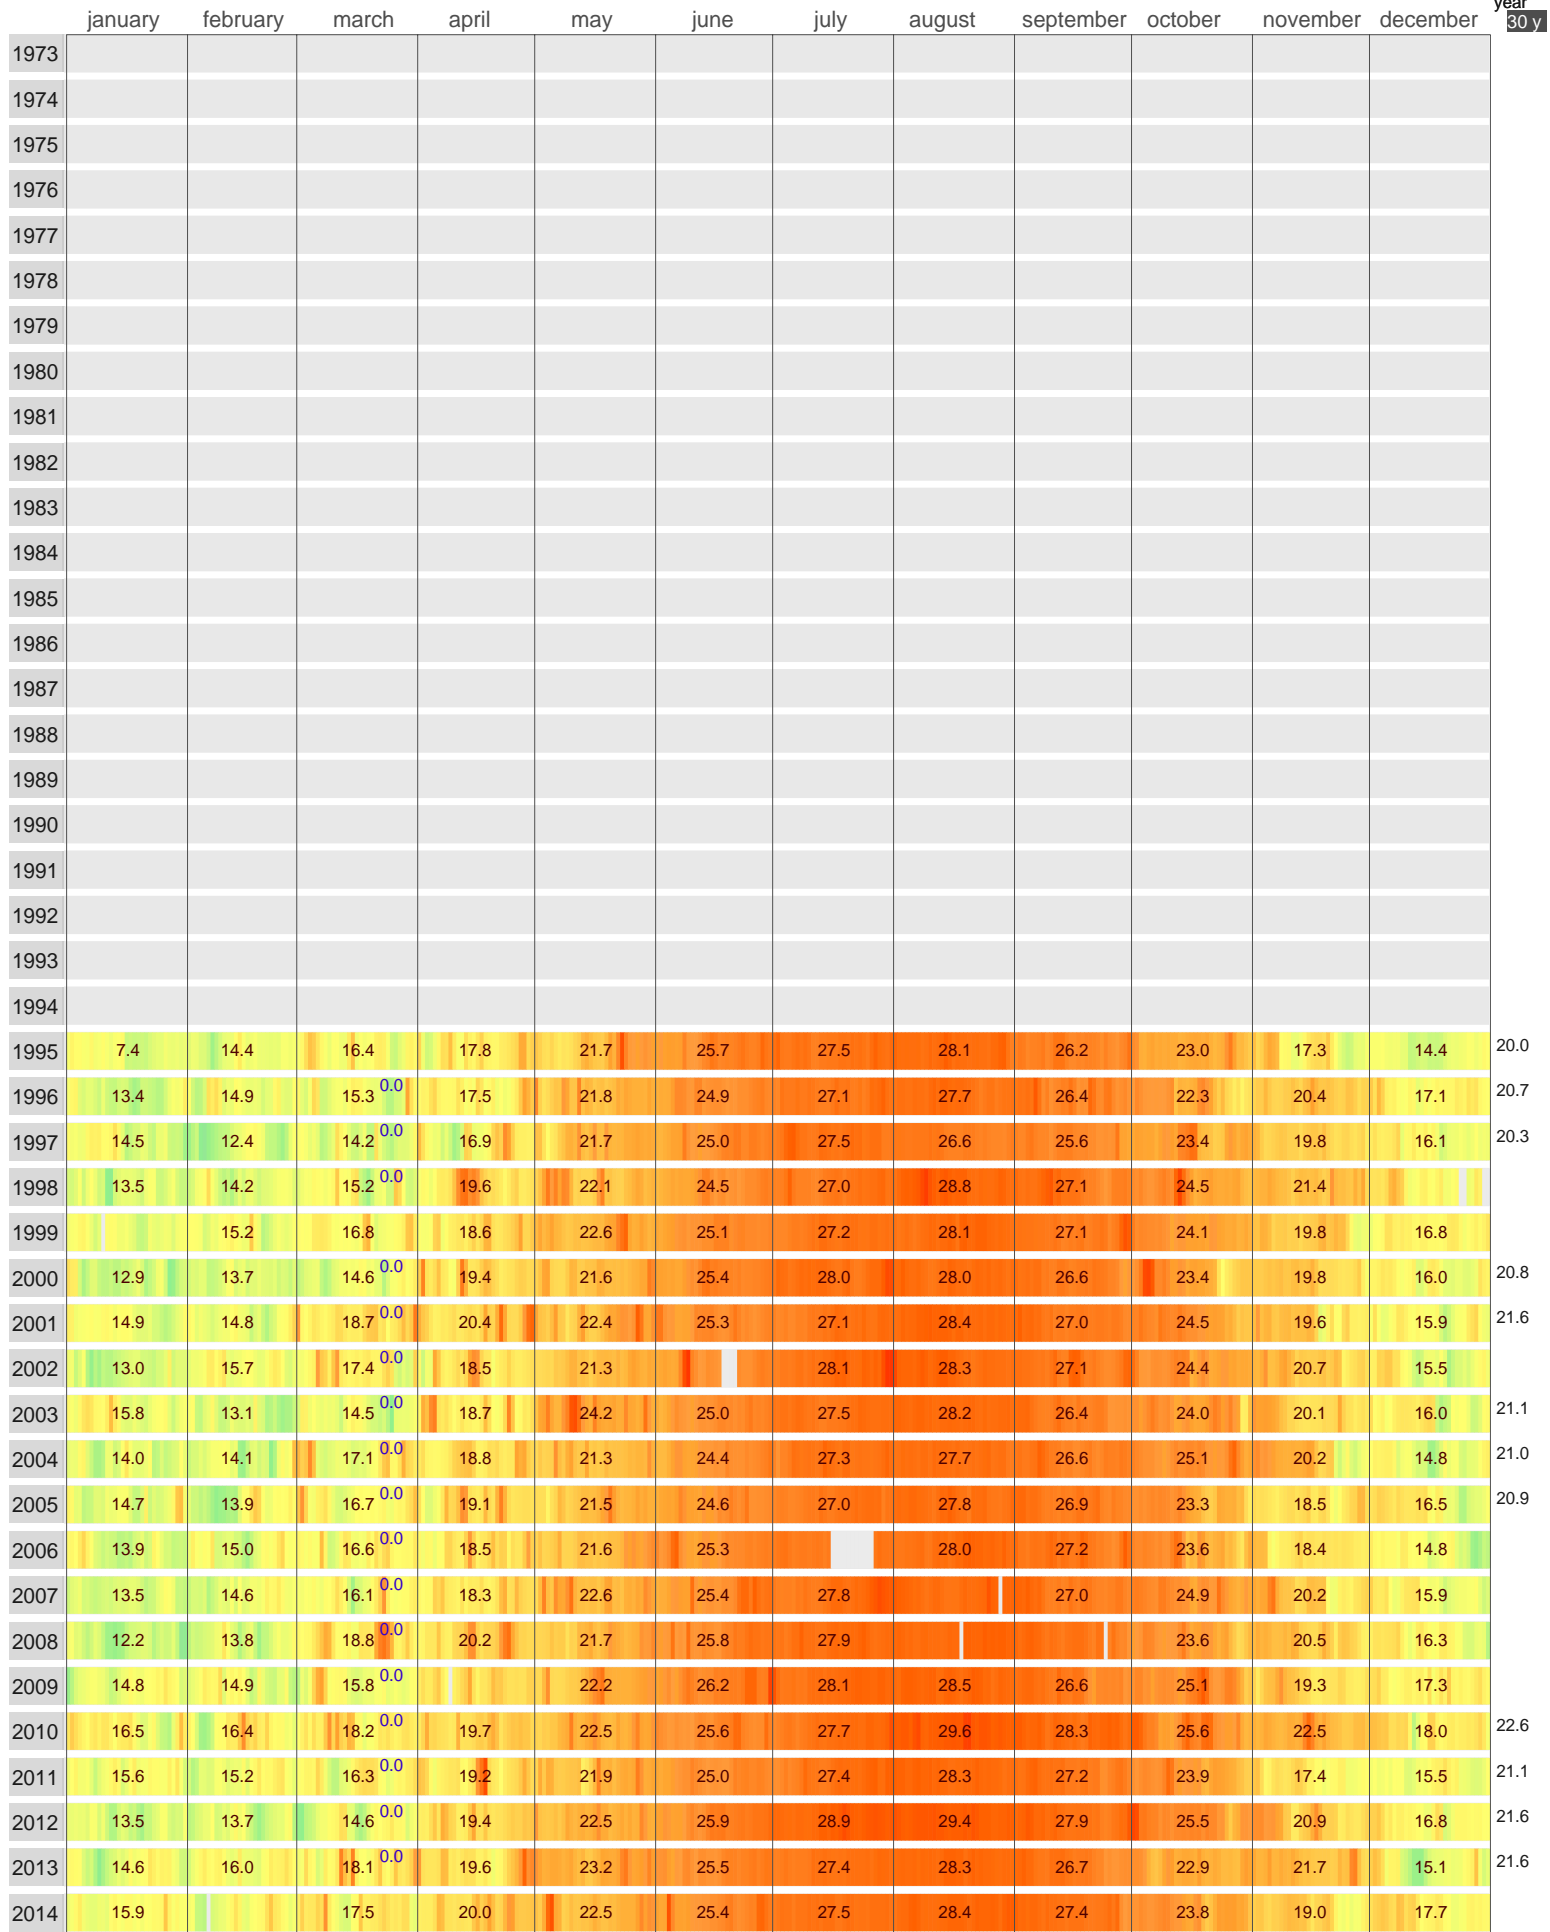

Mean Temperature

BEYROUTH Lebanon

ECA Id: 0 Height: 29 m 33.82 N 35.48 E 

year
30 y

Hellmann Winter Number 
 Data taken from:
academic.udayton.edu

Note: the calculated values may show a marginal difference with published values, due to conversion to Fahrenheit and vice versa.