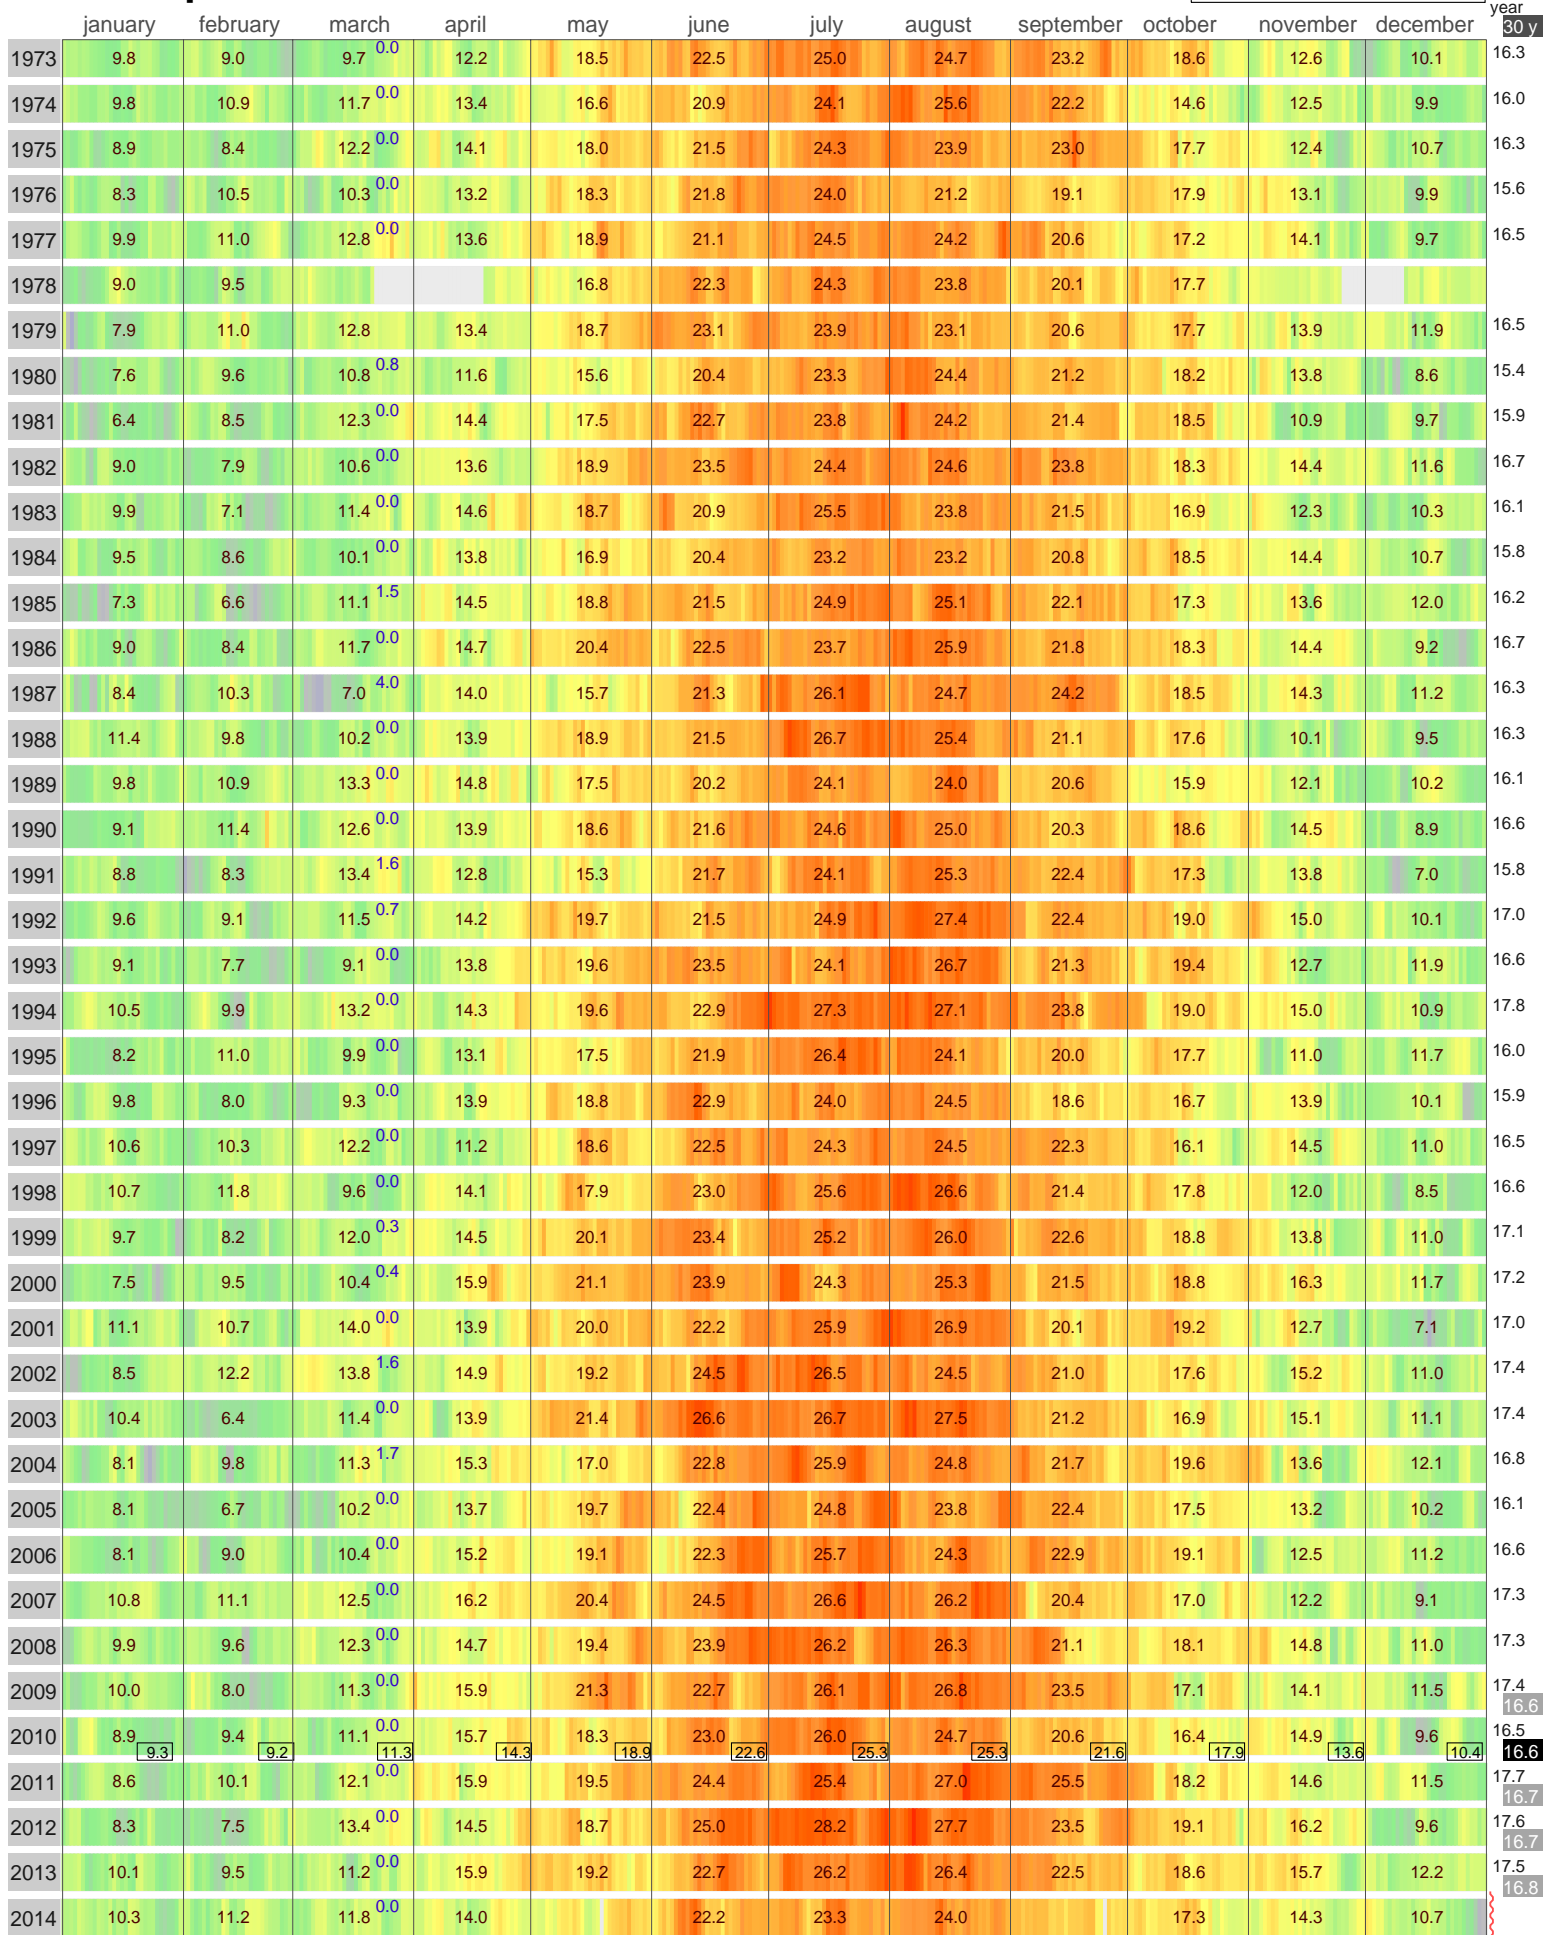

Mean Temperature

DUBROVNIK
CROATIA

ECA Id: 10963 Height: 165 m
42.56 N 18.27 E

Hellmann Winter Number ↑

Validated data from source(s):
55409

Data updated with 'synoptical message from GTS' (non-validated)