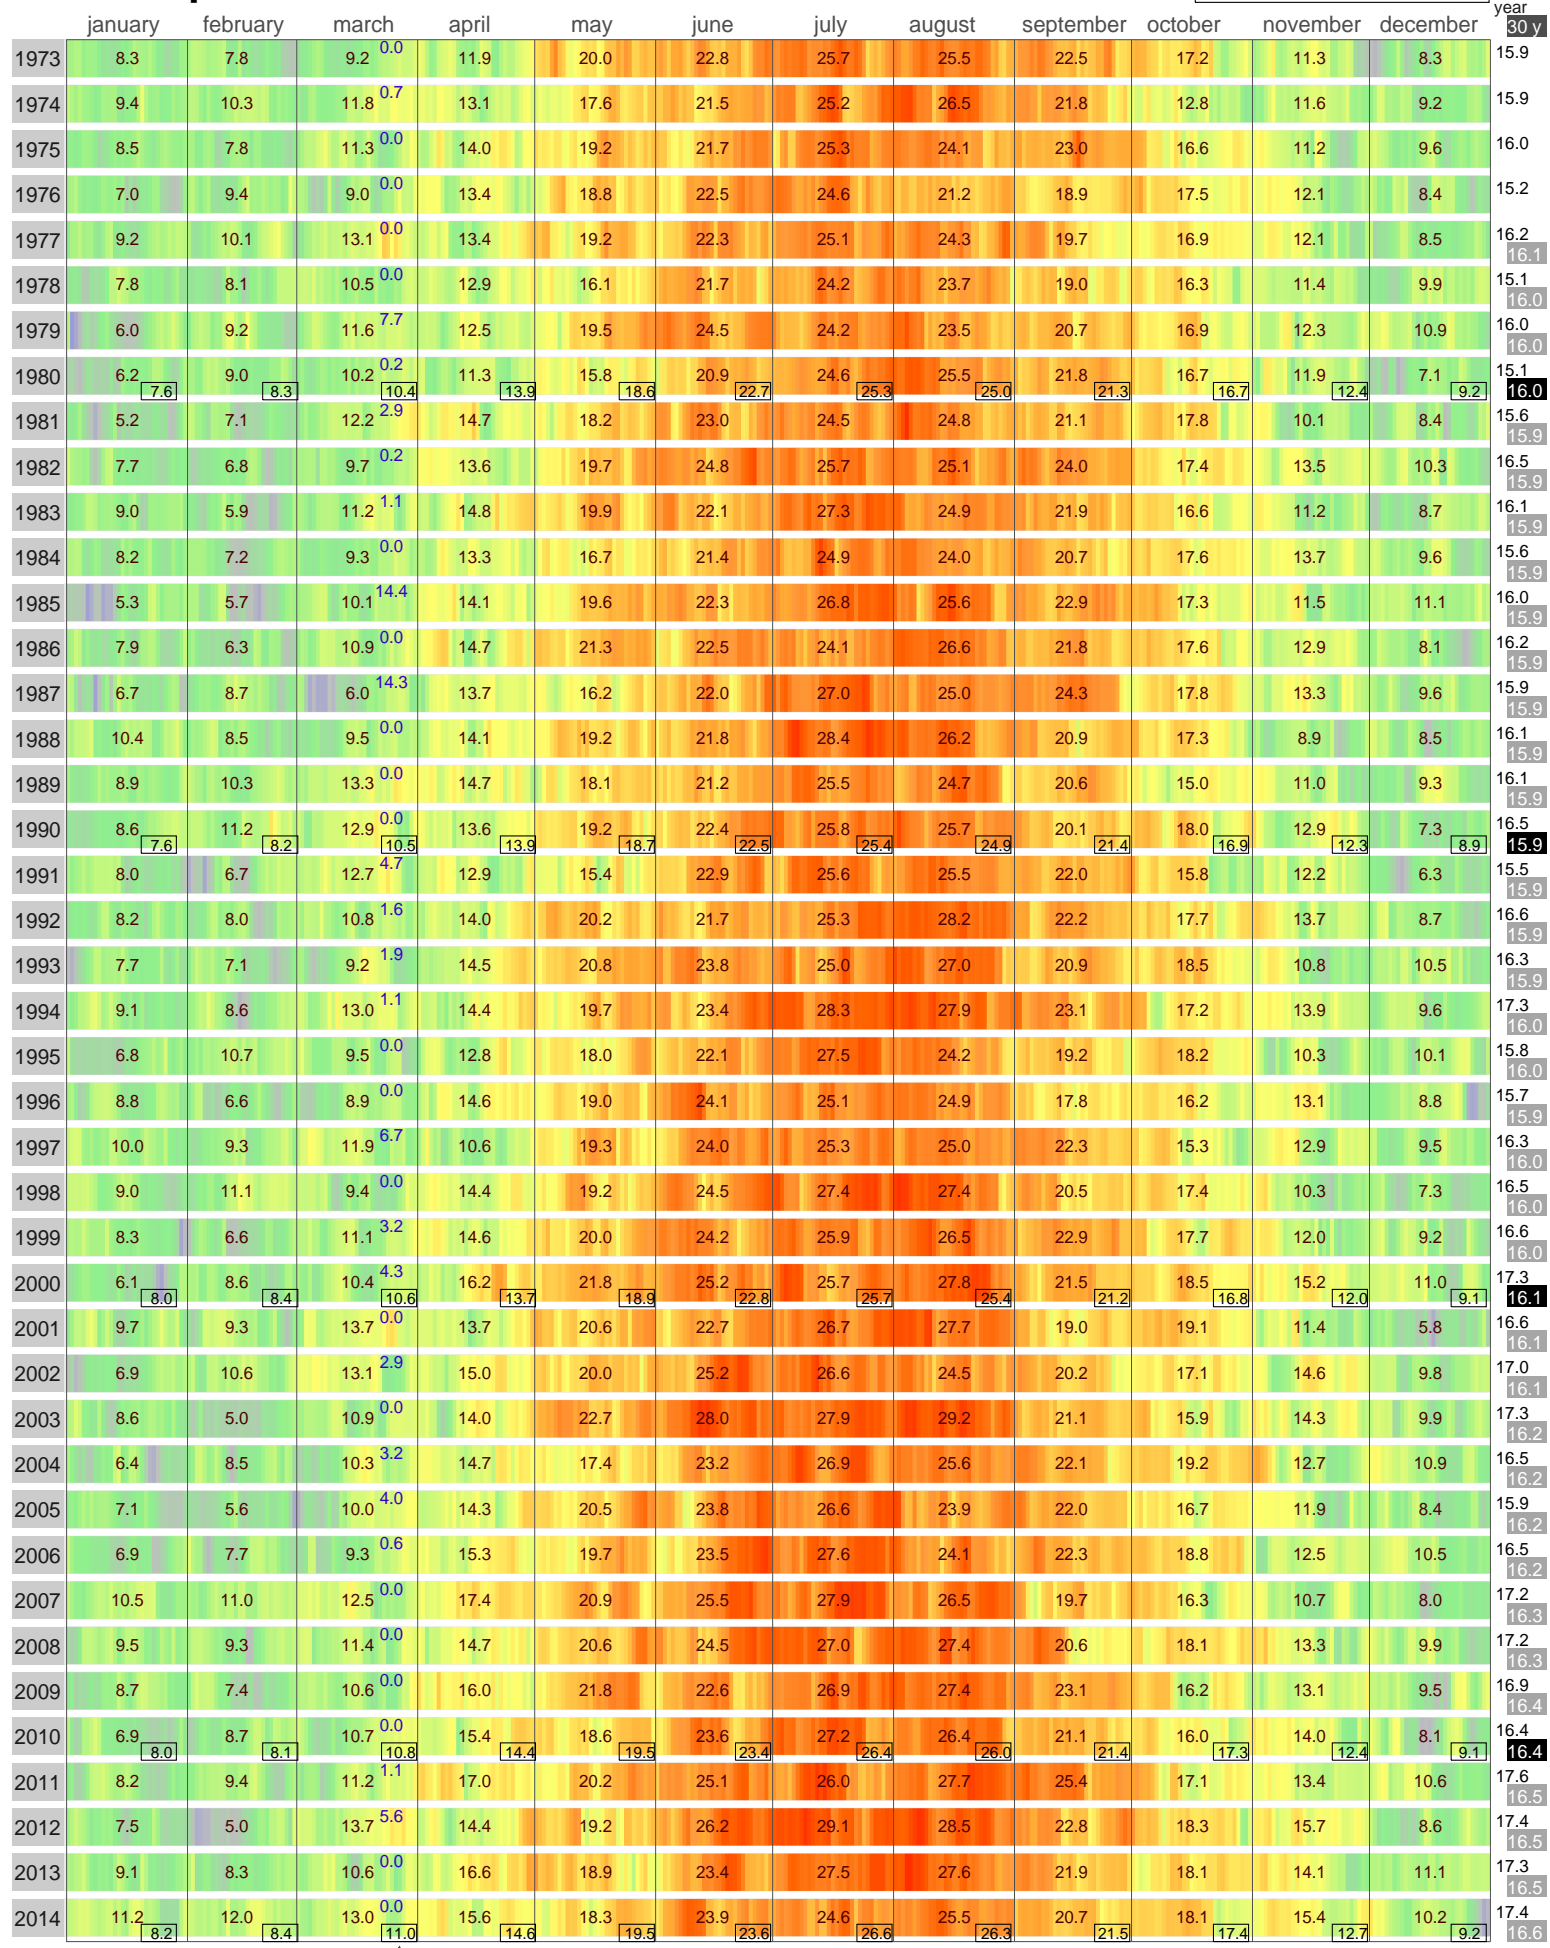

Mean Temperature

SPLIT MARJAN CROATIA

ECA Id: Height: 43.52 N
1681 122 m 16.43 E 

Hellmann Winter Number 
Validated data from source: 105215