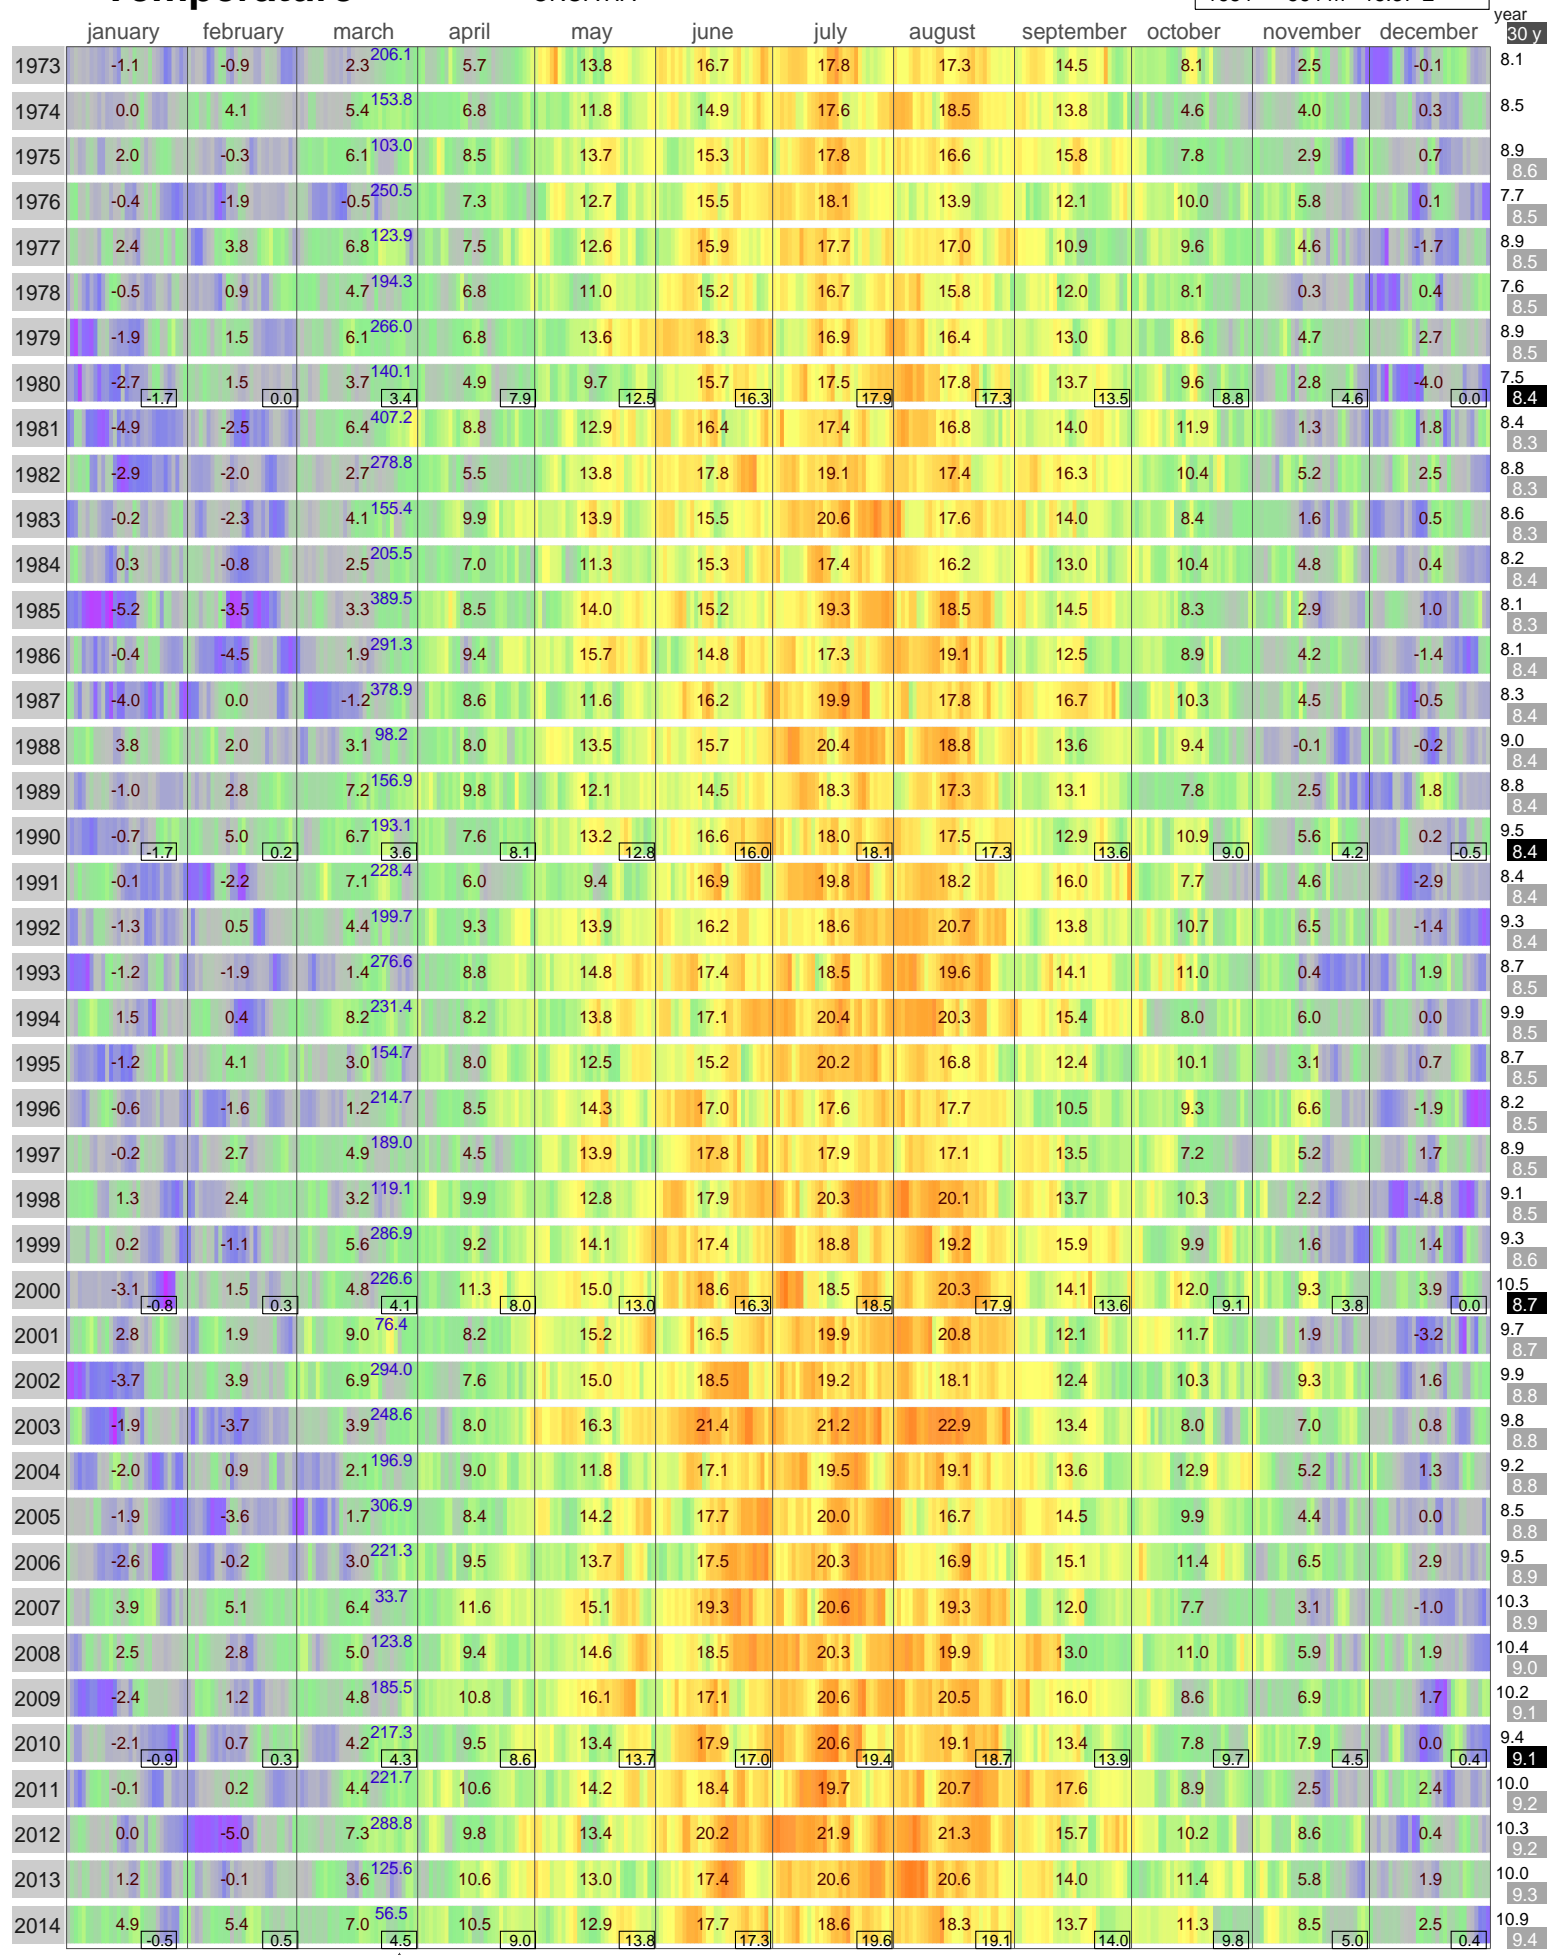

Mean Temperature

GOSPIC
CROATIA

ECA Id: Height: 44.55 N
1684 564 m 15.37 E 

Hellmann Winter Number 

Validated data from source:
105180