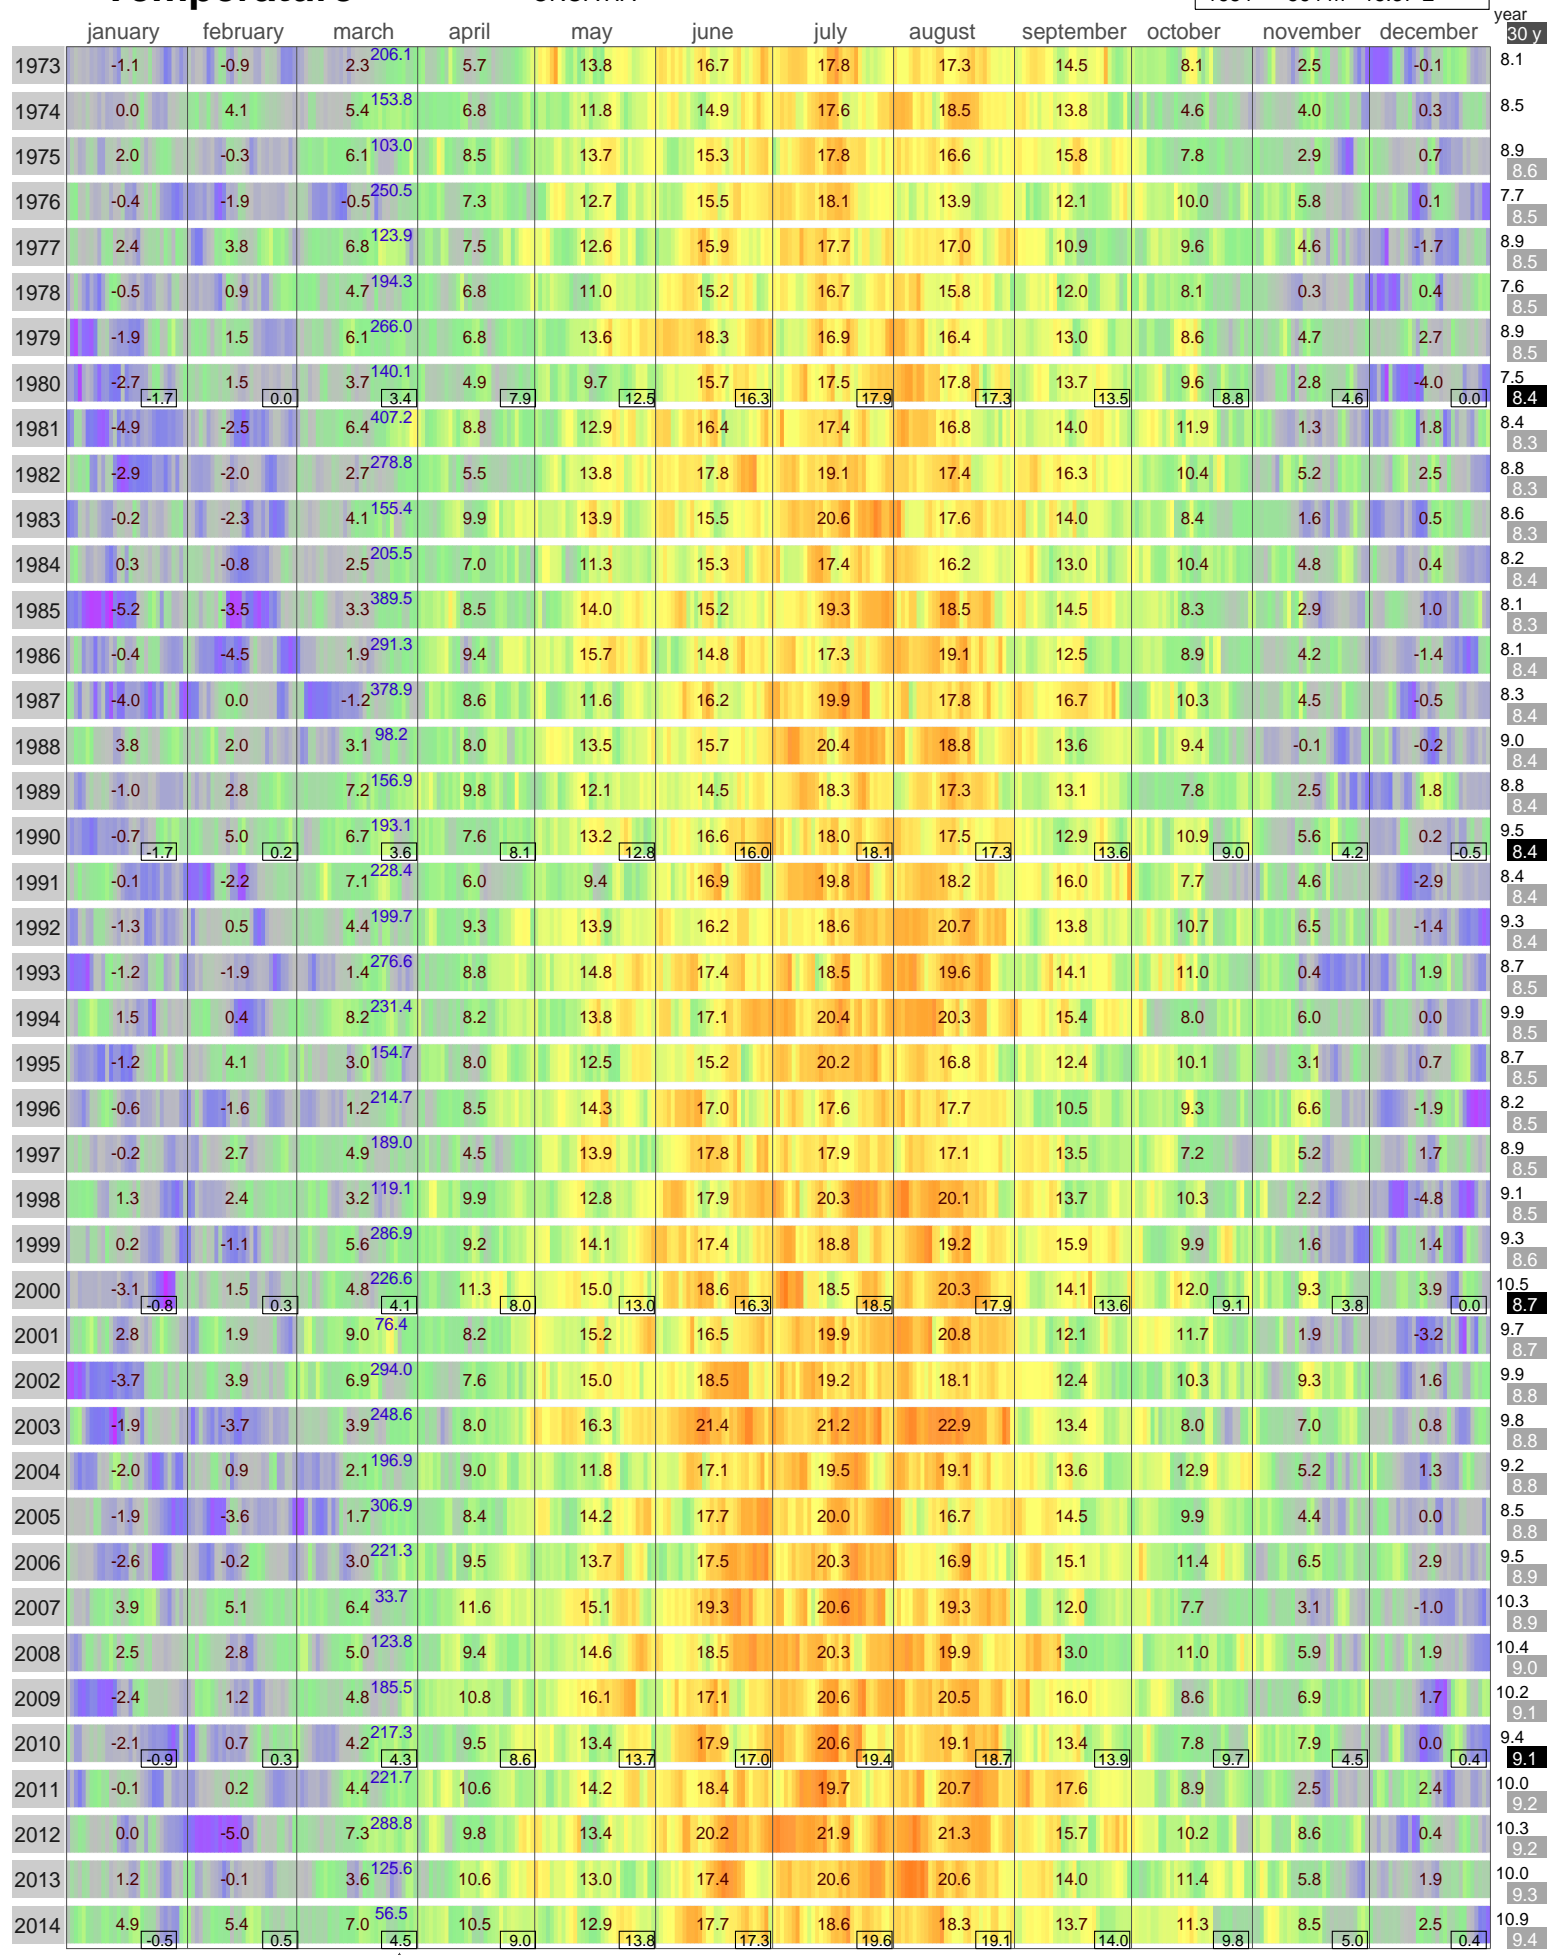

Mean Temperature

GOSPIC
CROATIA

ECA Id: Height: 44.55 N
1684 564 m 15.37 E 

Hellmann Winter Number 
Validated data from source:
105180