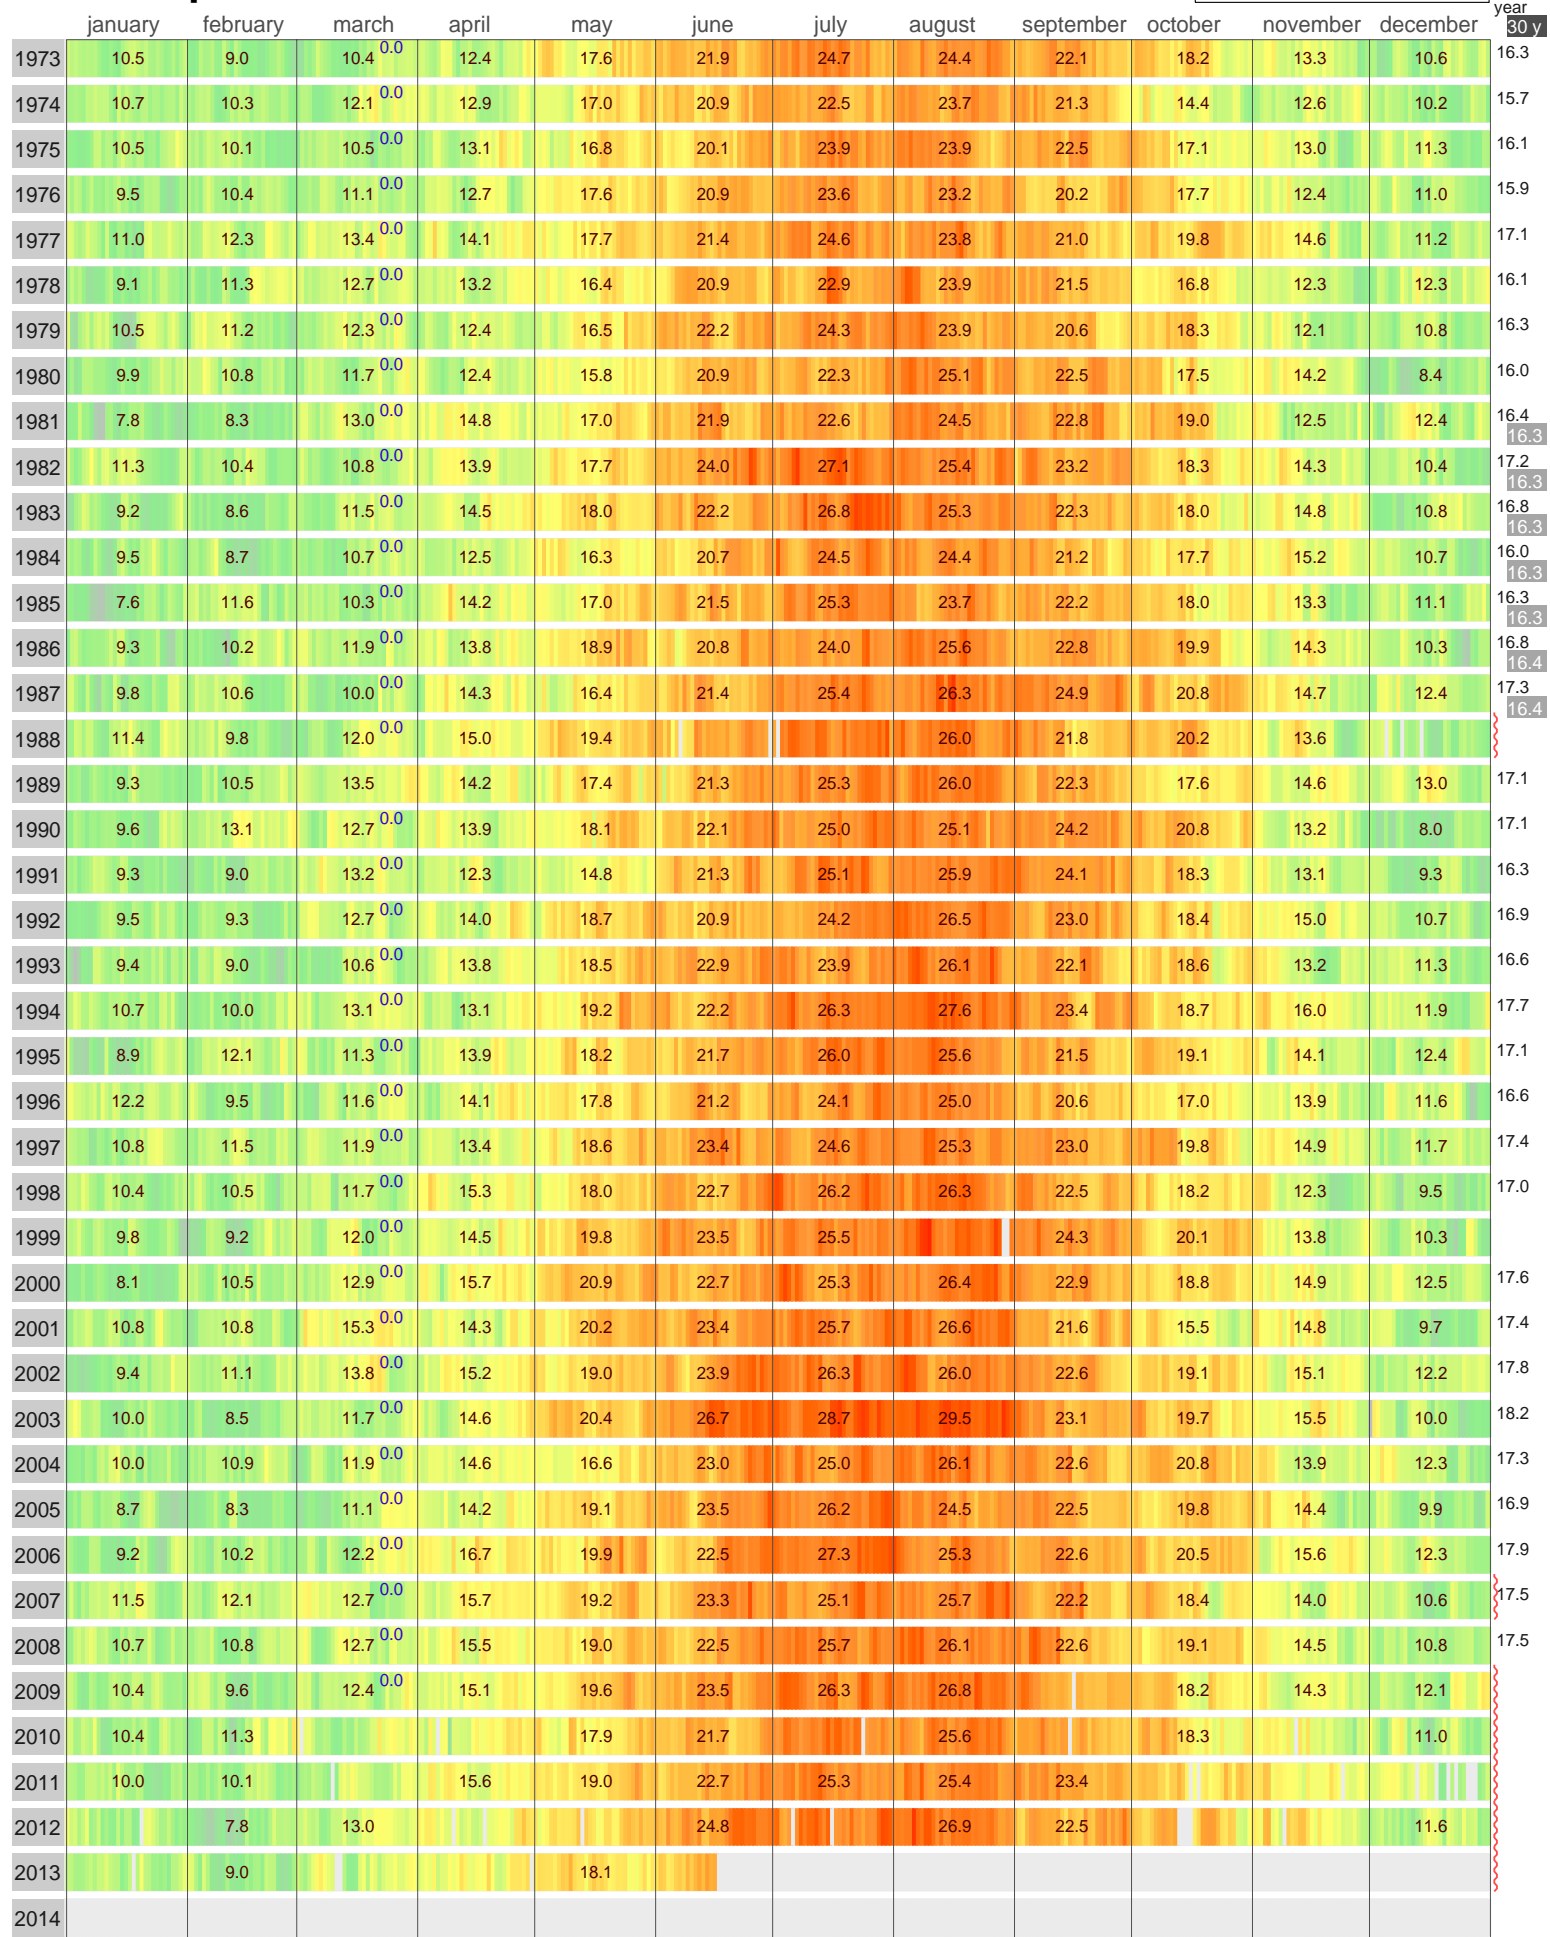

# Mean Temperature

CAGLIARI  
ITALY

ECA Id: 175 Height: 21 m  
39.23 N 9.05 E

Hellmann Winter Number ↑

Validated data from source(s):  
859

Data updated with 'synoptical message from GTS' (non-validated)

Original source:  
Blended and updated data taken from <http://www.ecad.eu>. See website for details about blending.