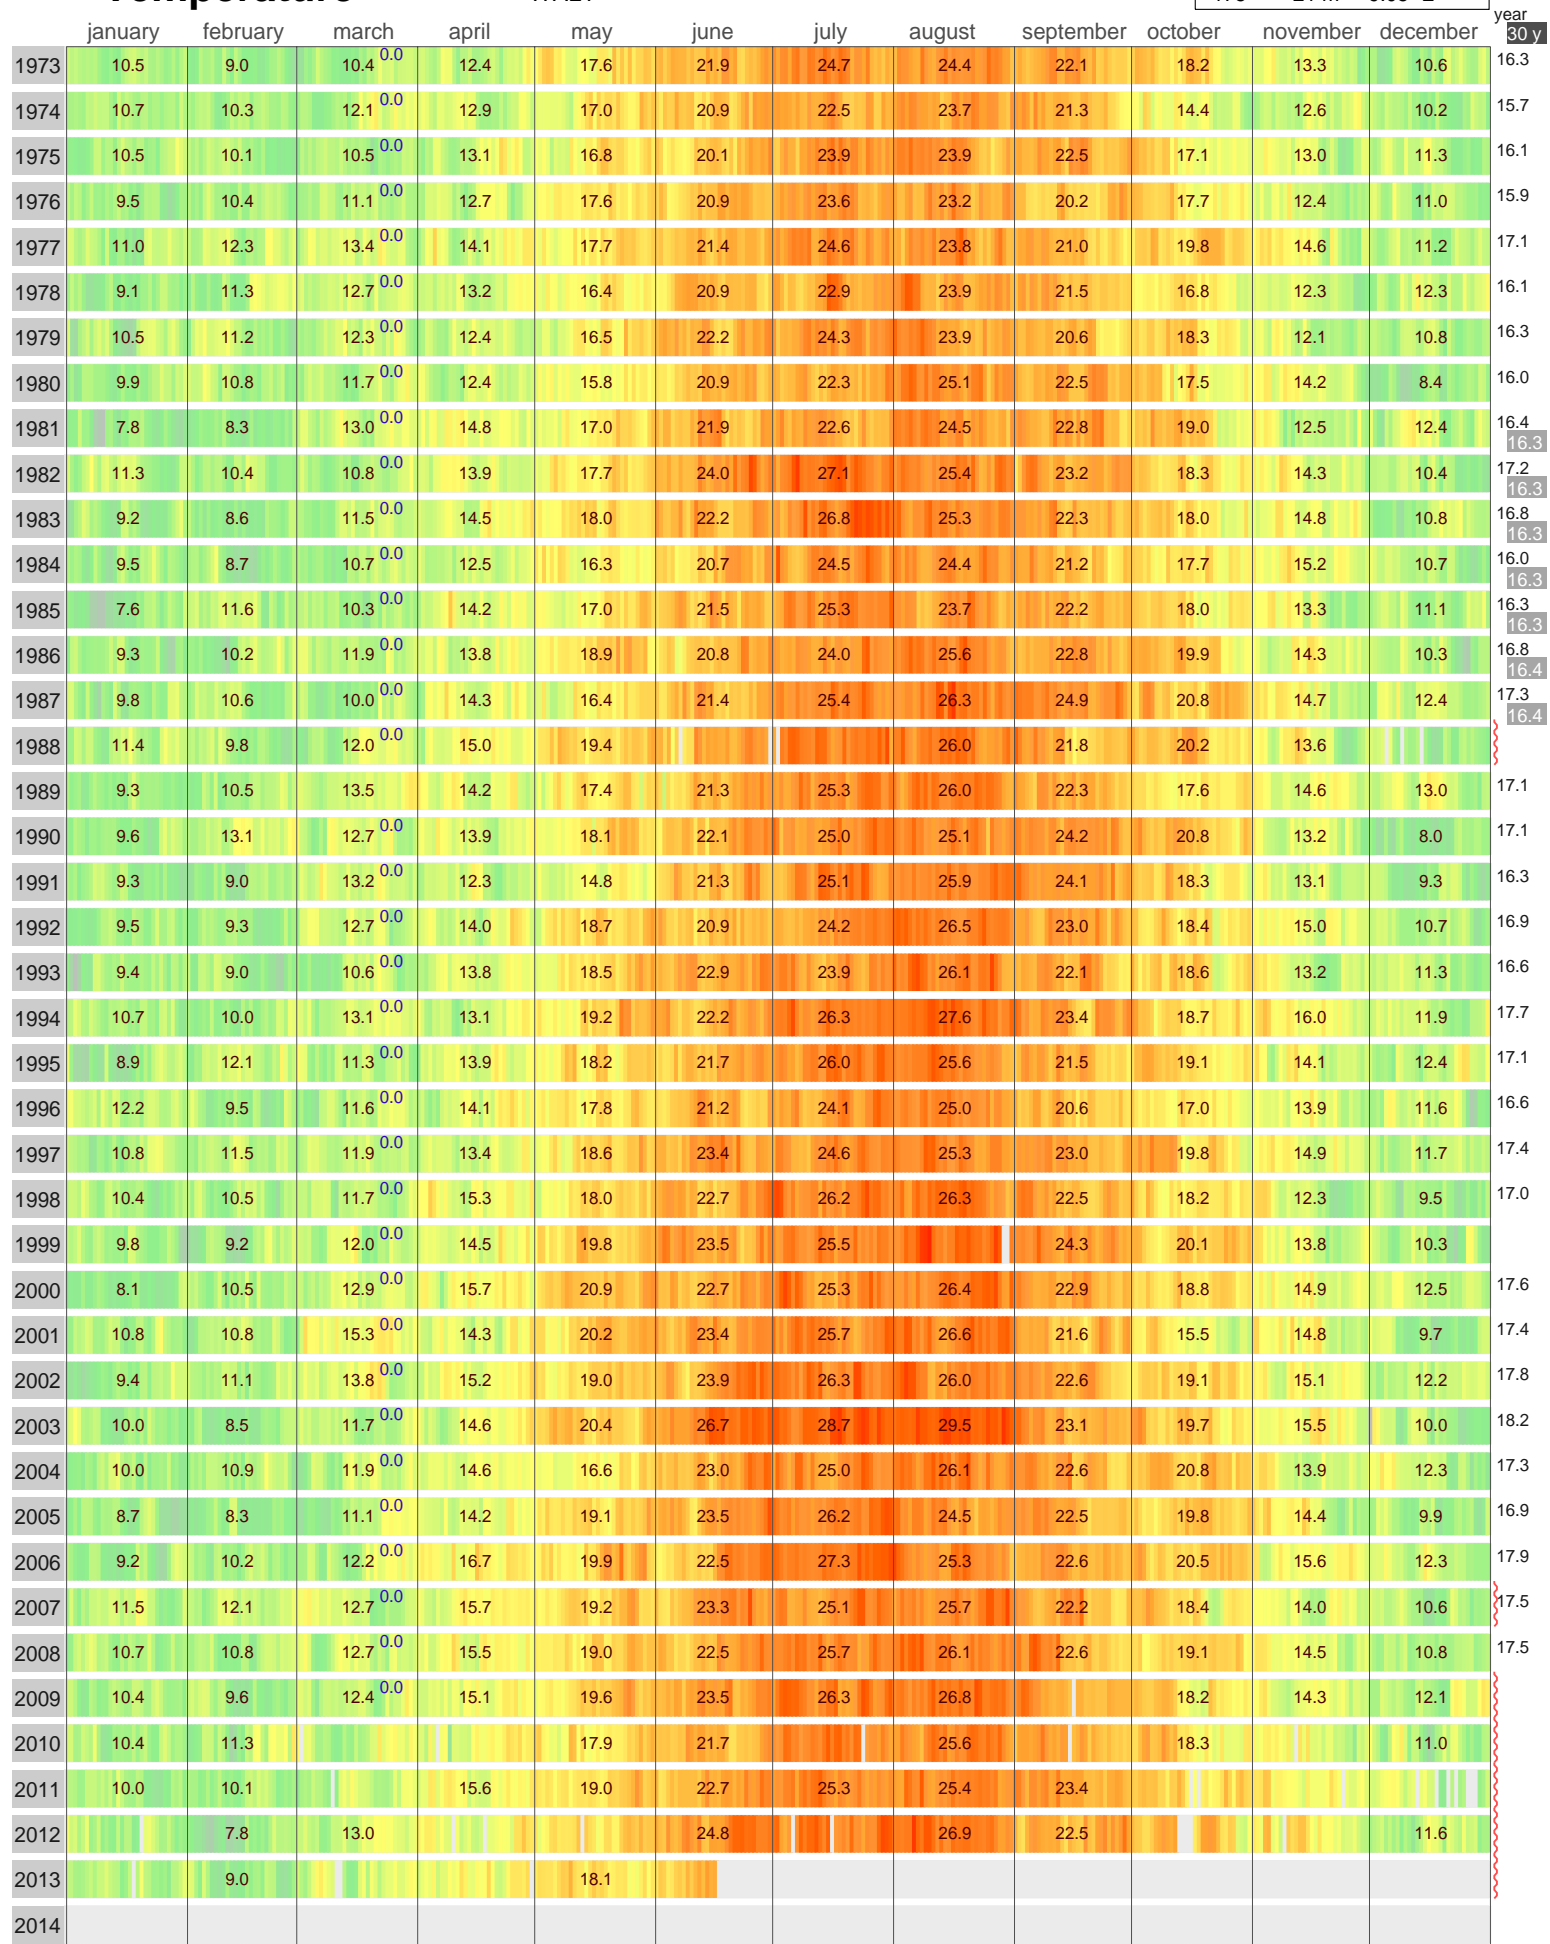

Mean Temperature

CAGLIARI
ITALY

ECA Id: 175 Height: 21 m
39.23 N 9.05 E

Hellmann Winter Number ↑

Validated data from source(s):
859

Data updated with 'synoptical message from GTS' (non-validated)