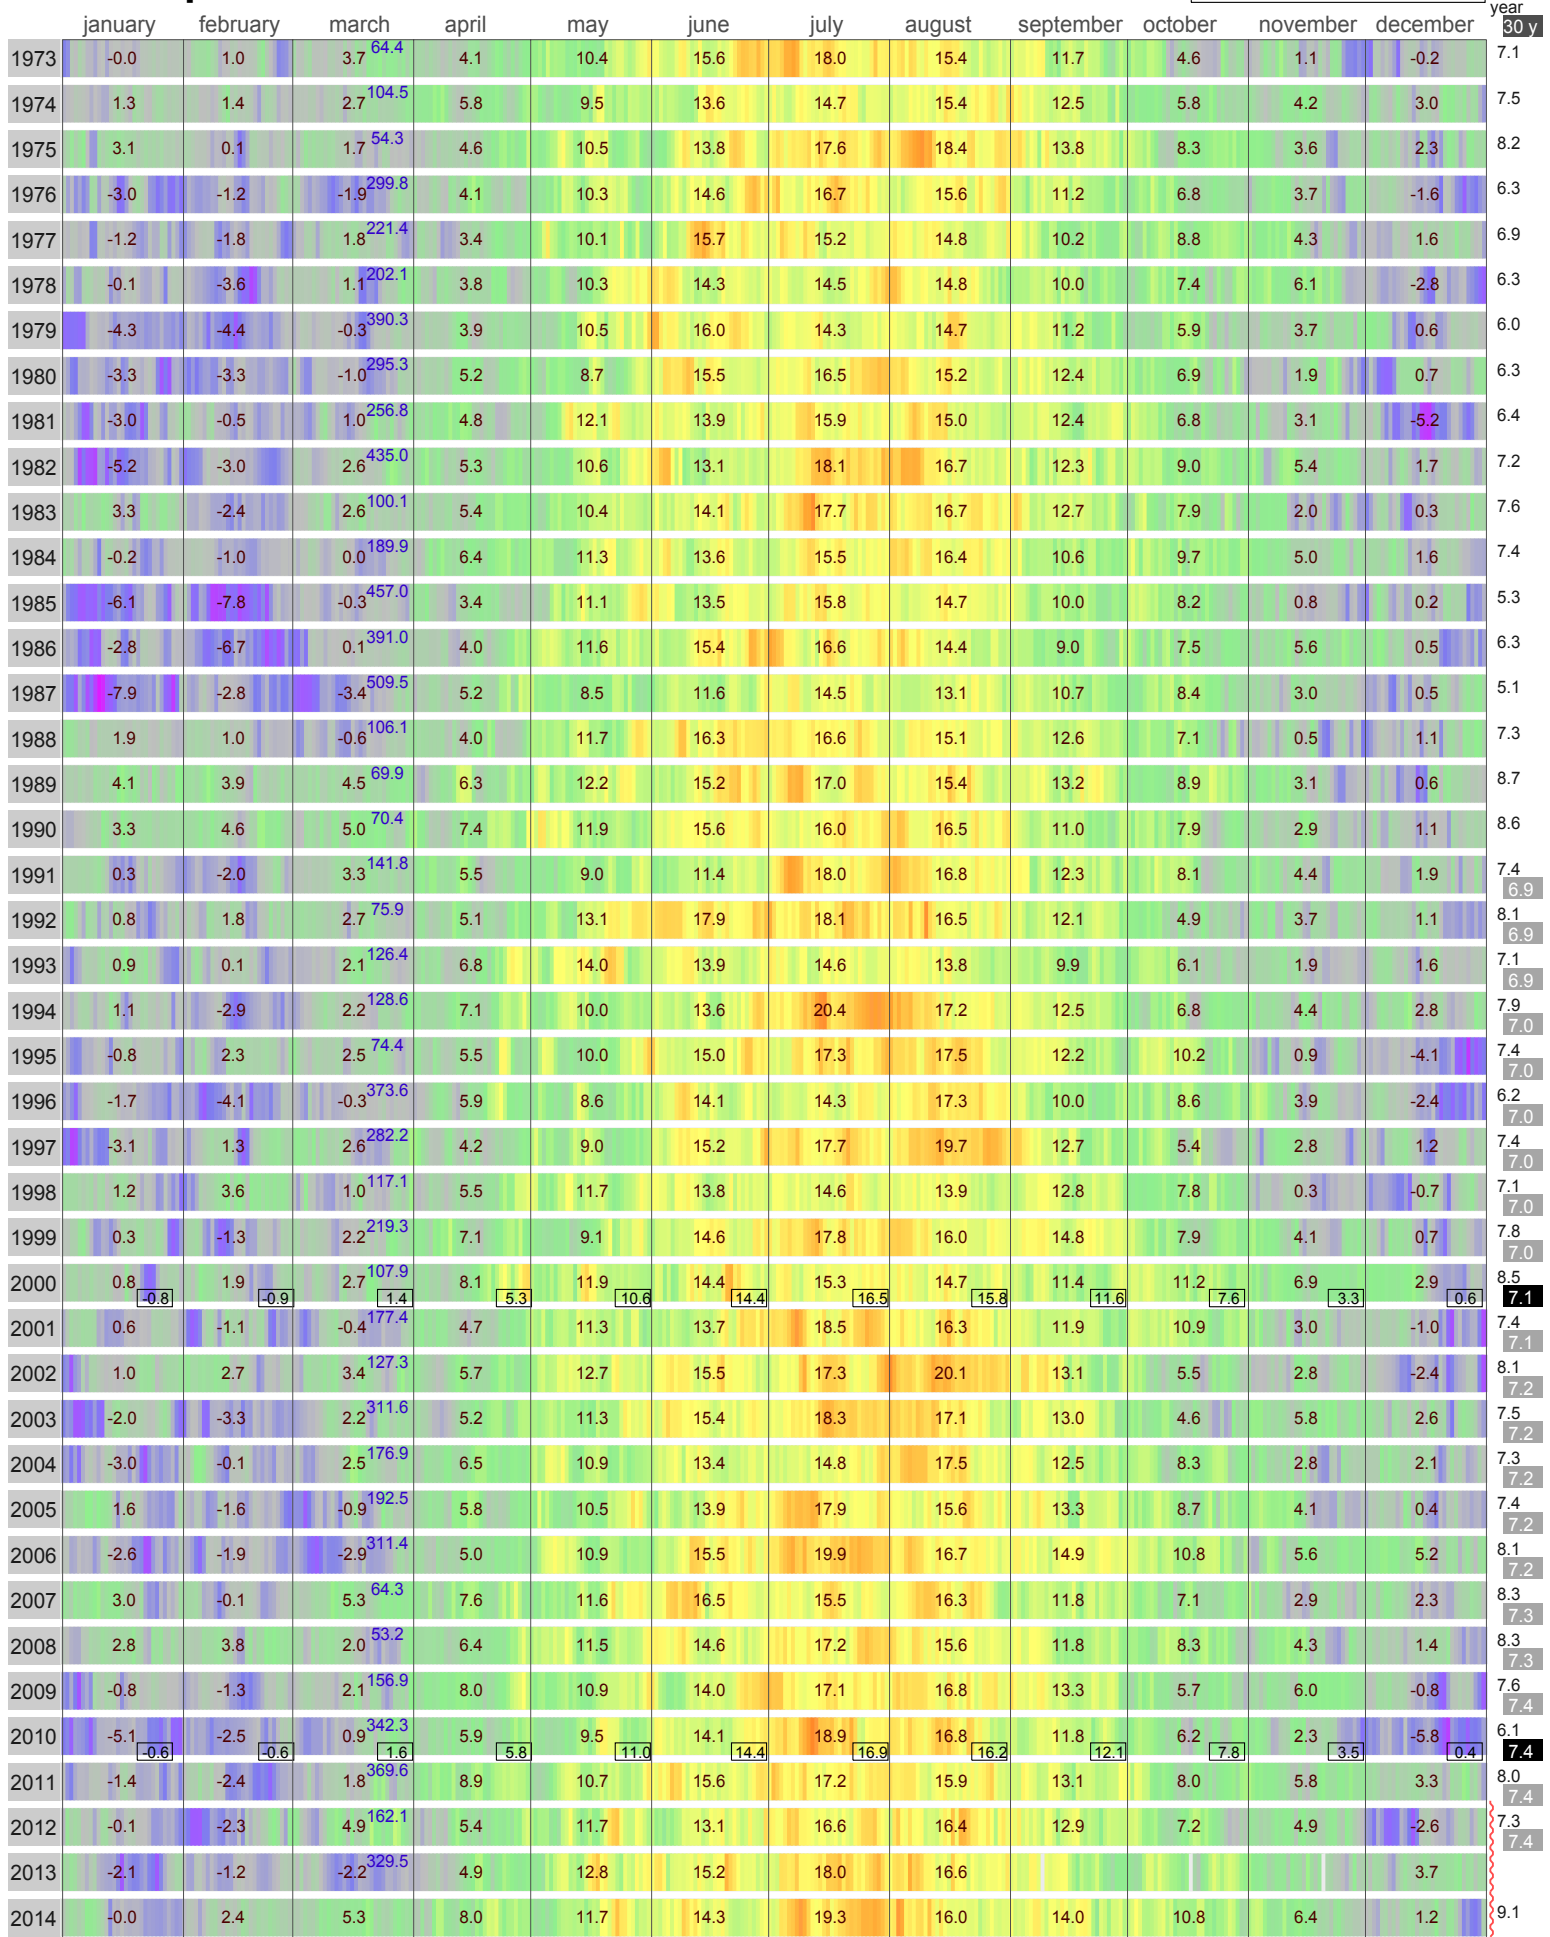

Mean Temperature

BREDAKRA
SWEDEN

ECA Id: 1419 Height: 56.26 N 58 m 15.27 E 

Hellmann Winter Number 

Validated data from source(s):
15834 35273

Data updated with 'synoptical message' from GTS' (non-validated)