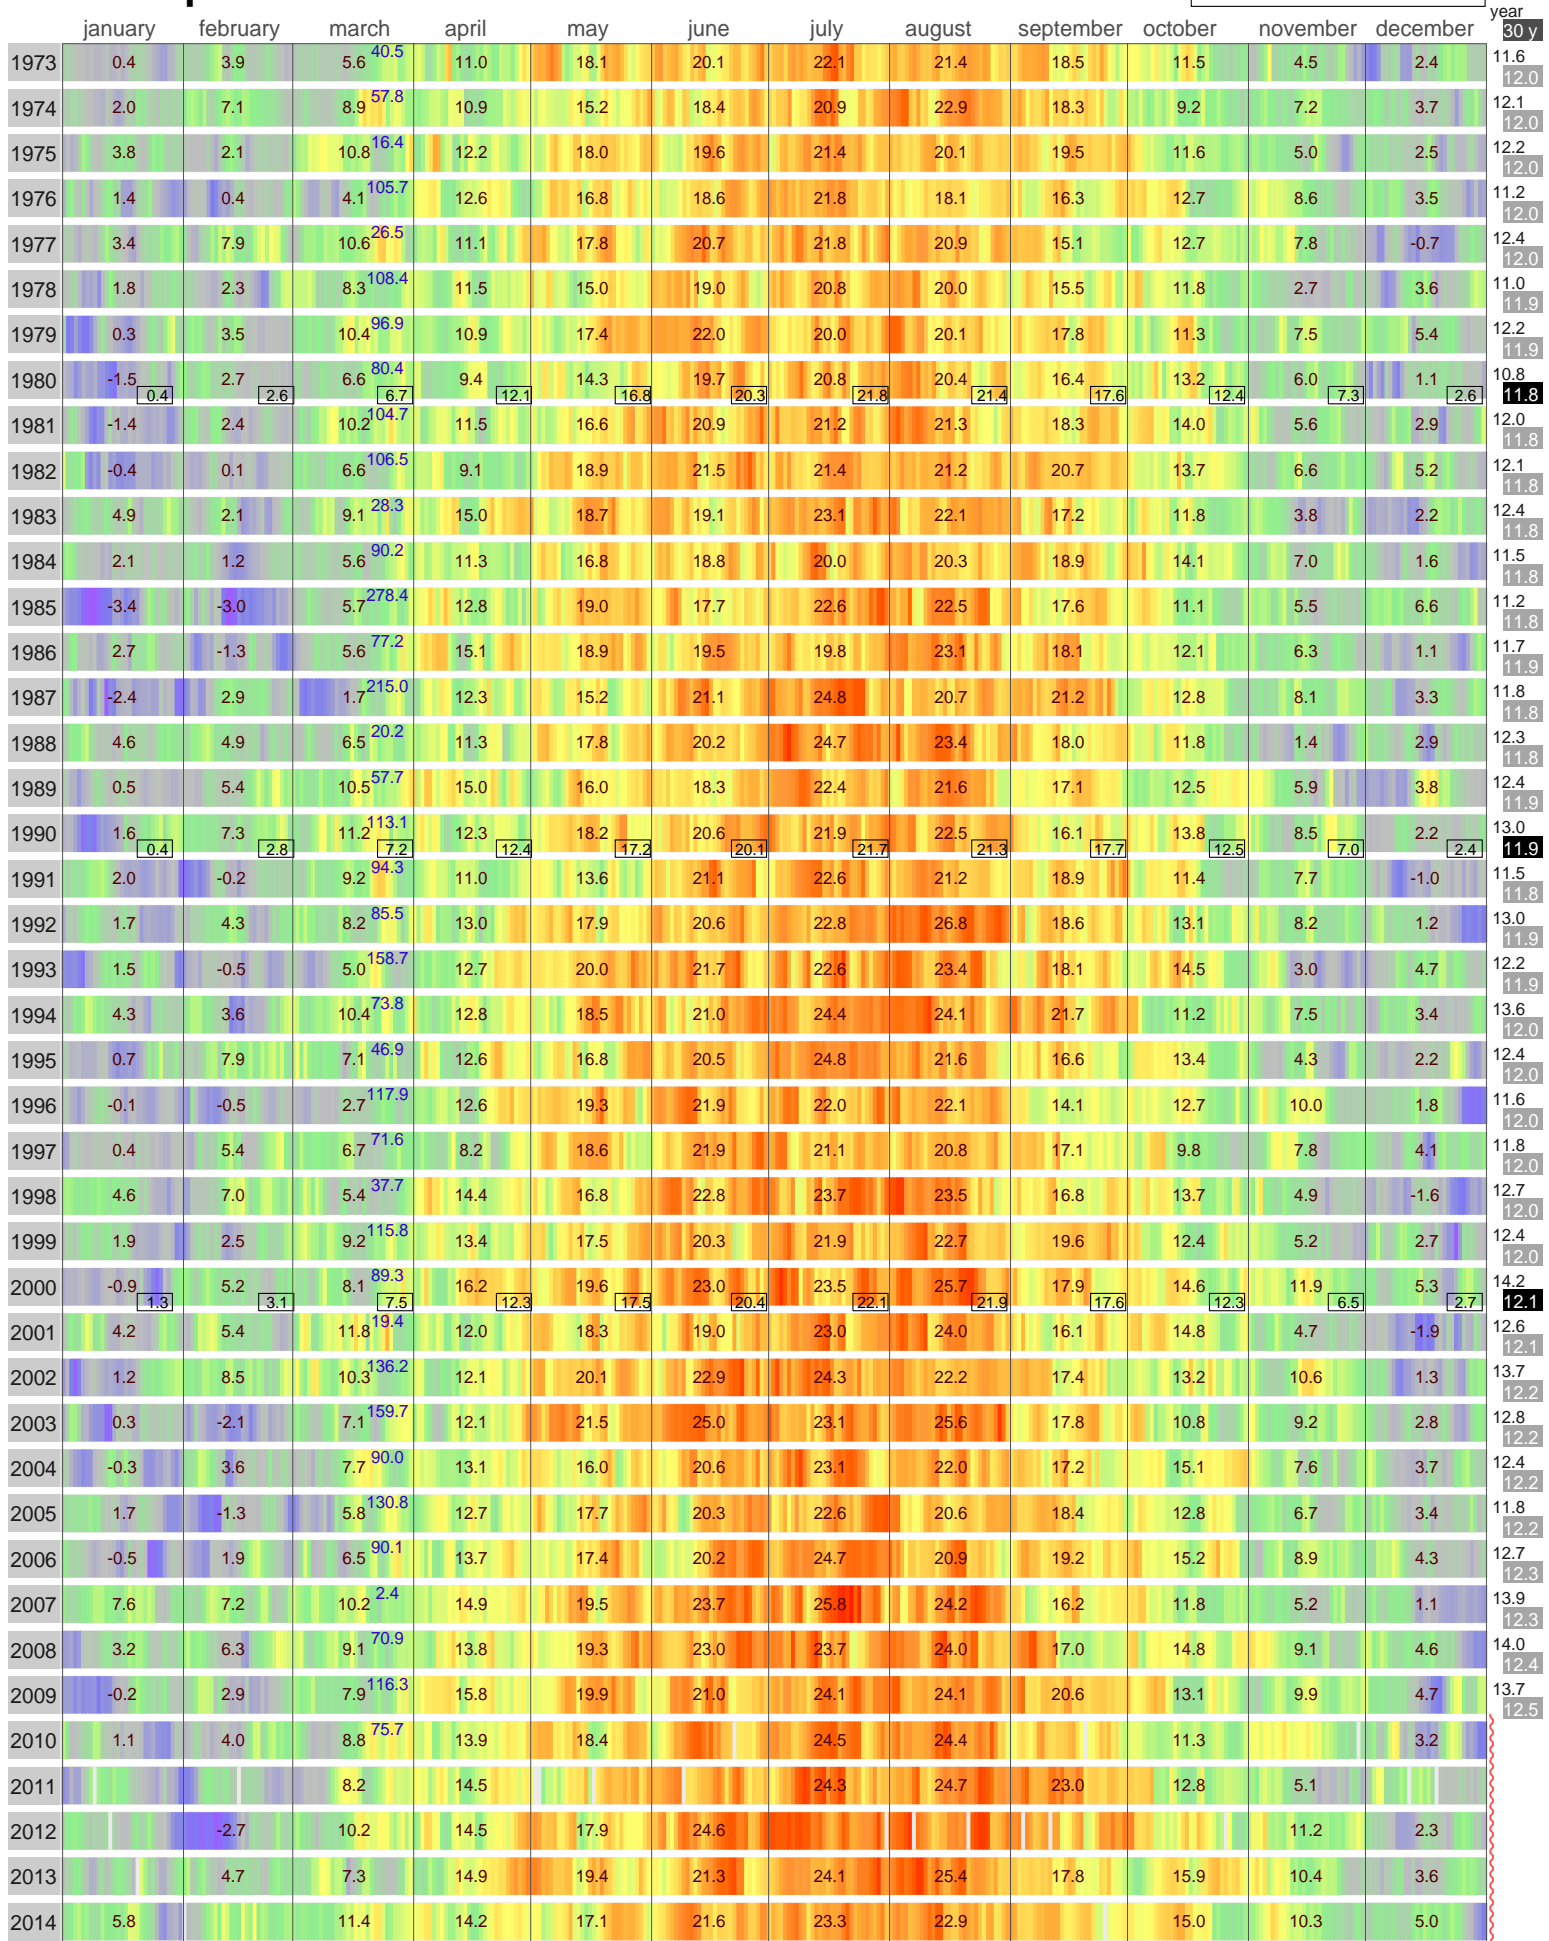

Mean Temperature

BELGRADE SERBIA

ECA Id: 263 Height: 44.80 N 132 m 20.47 E 

Hellmann Winter Number 

Validated data from source(s):
816

~ Data updated with 'synoptical message from GTS' (non-validated)