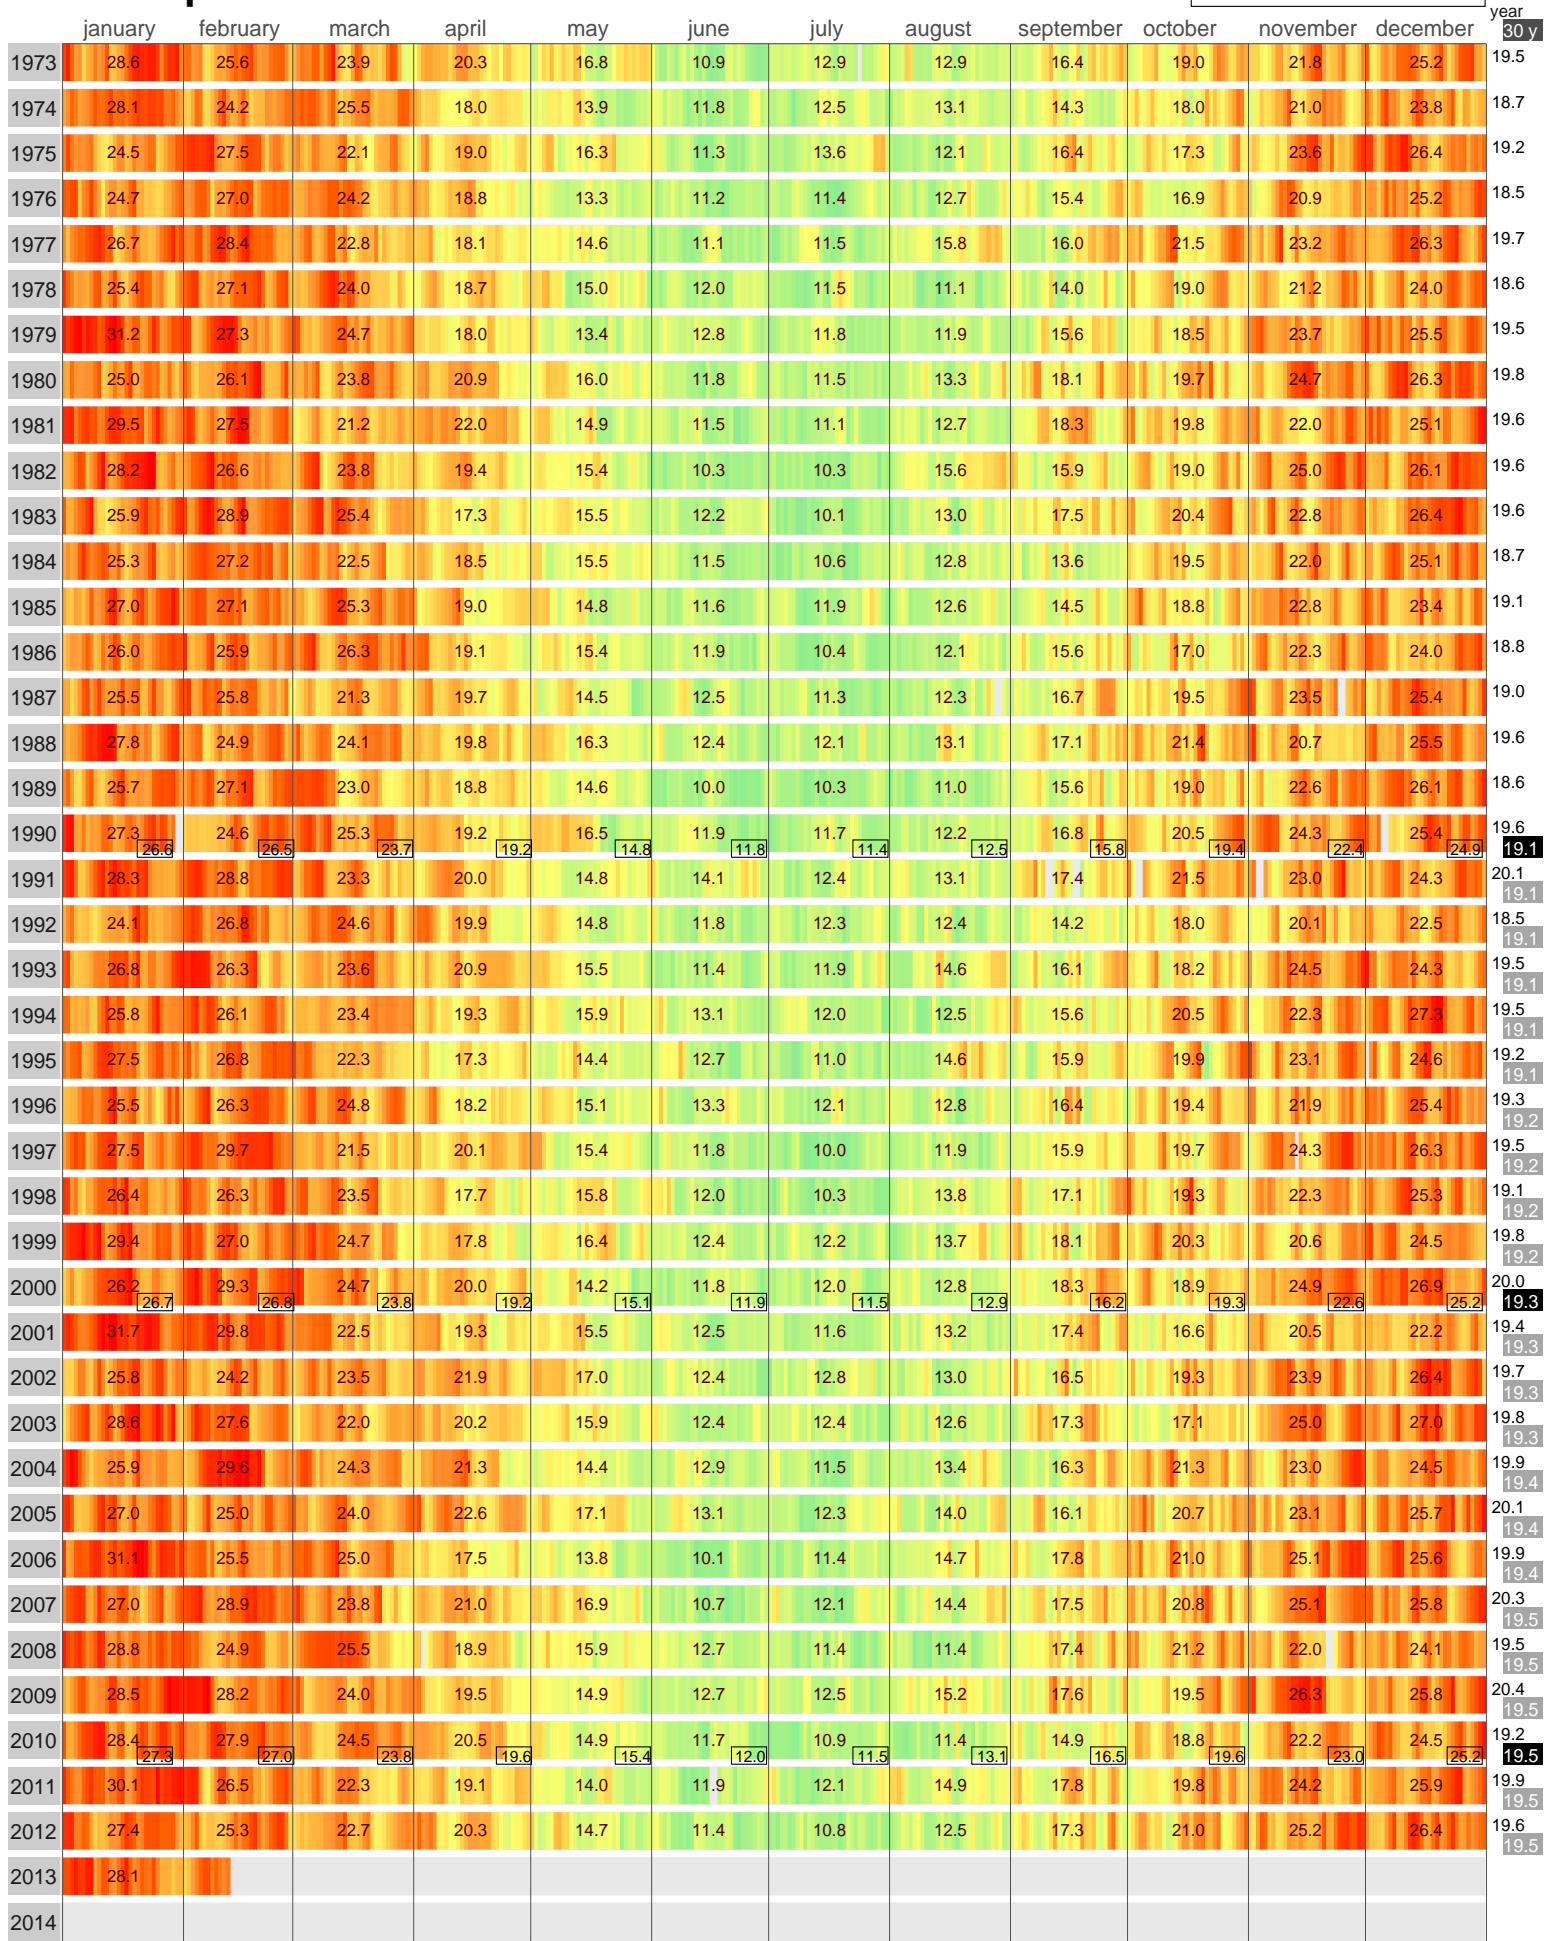

# Mean Temperature

## WOOMERA AERODROME AUSTRALIA

ECA Id: Height: 31.16 S  
0 167 m 136.80E 

Validated data from source(s):

Monthly mean temperatures from 1949 to 2013 directly taken from the National Weather Institute.