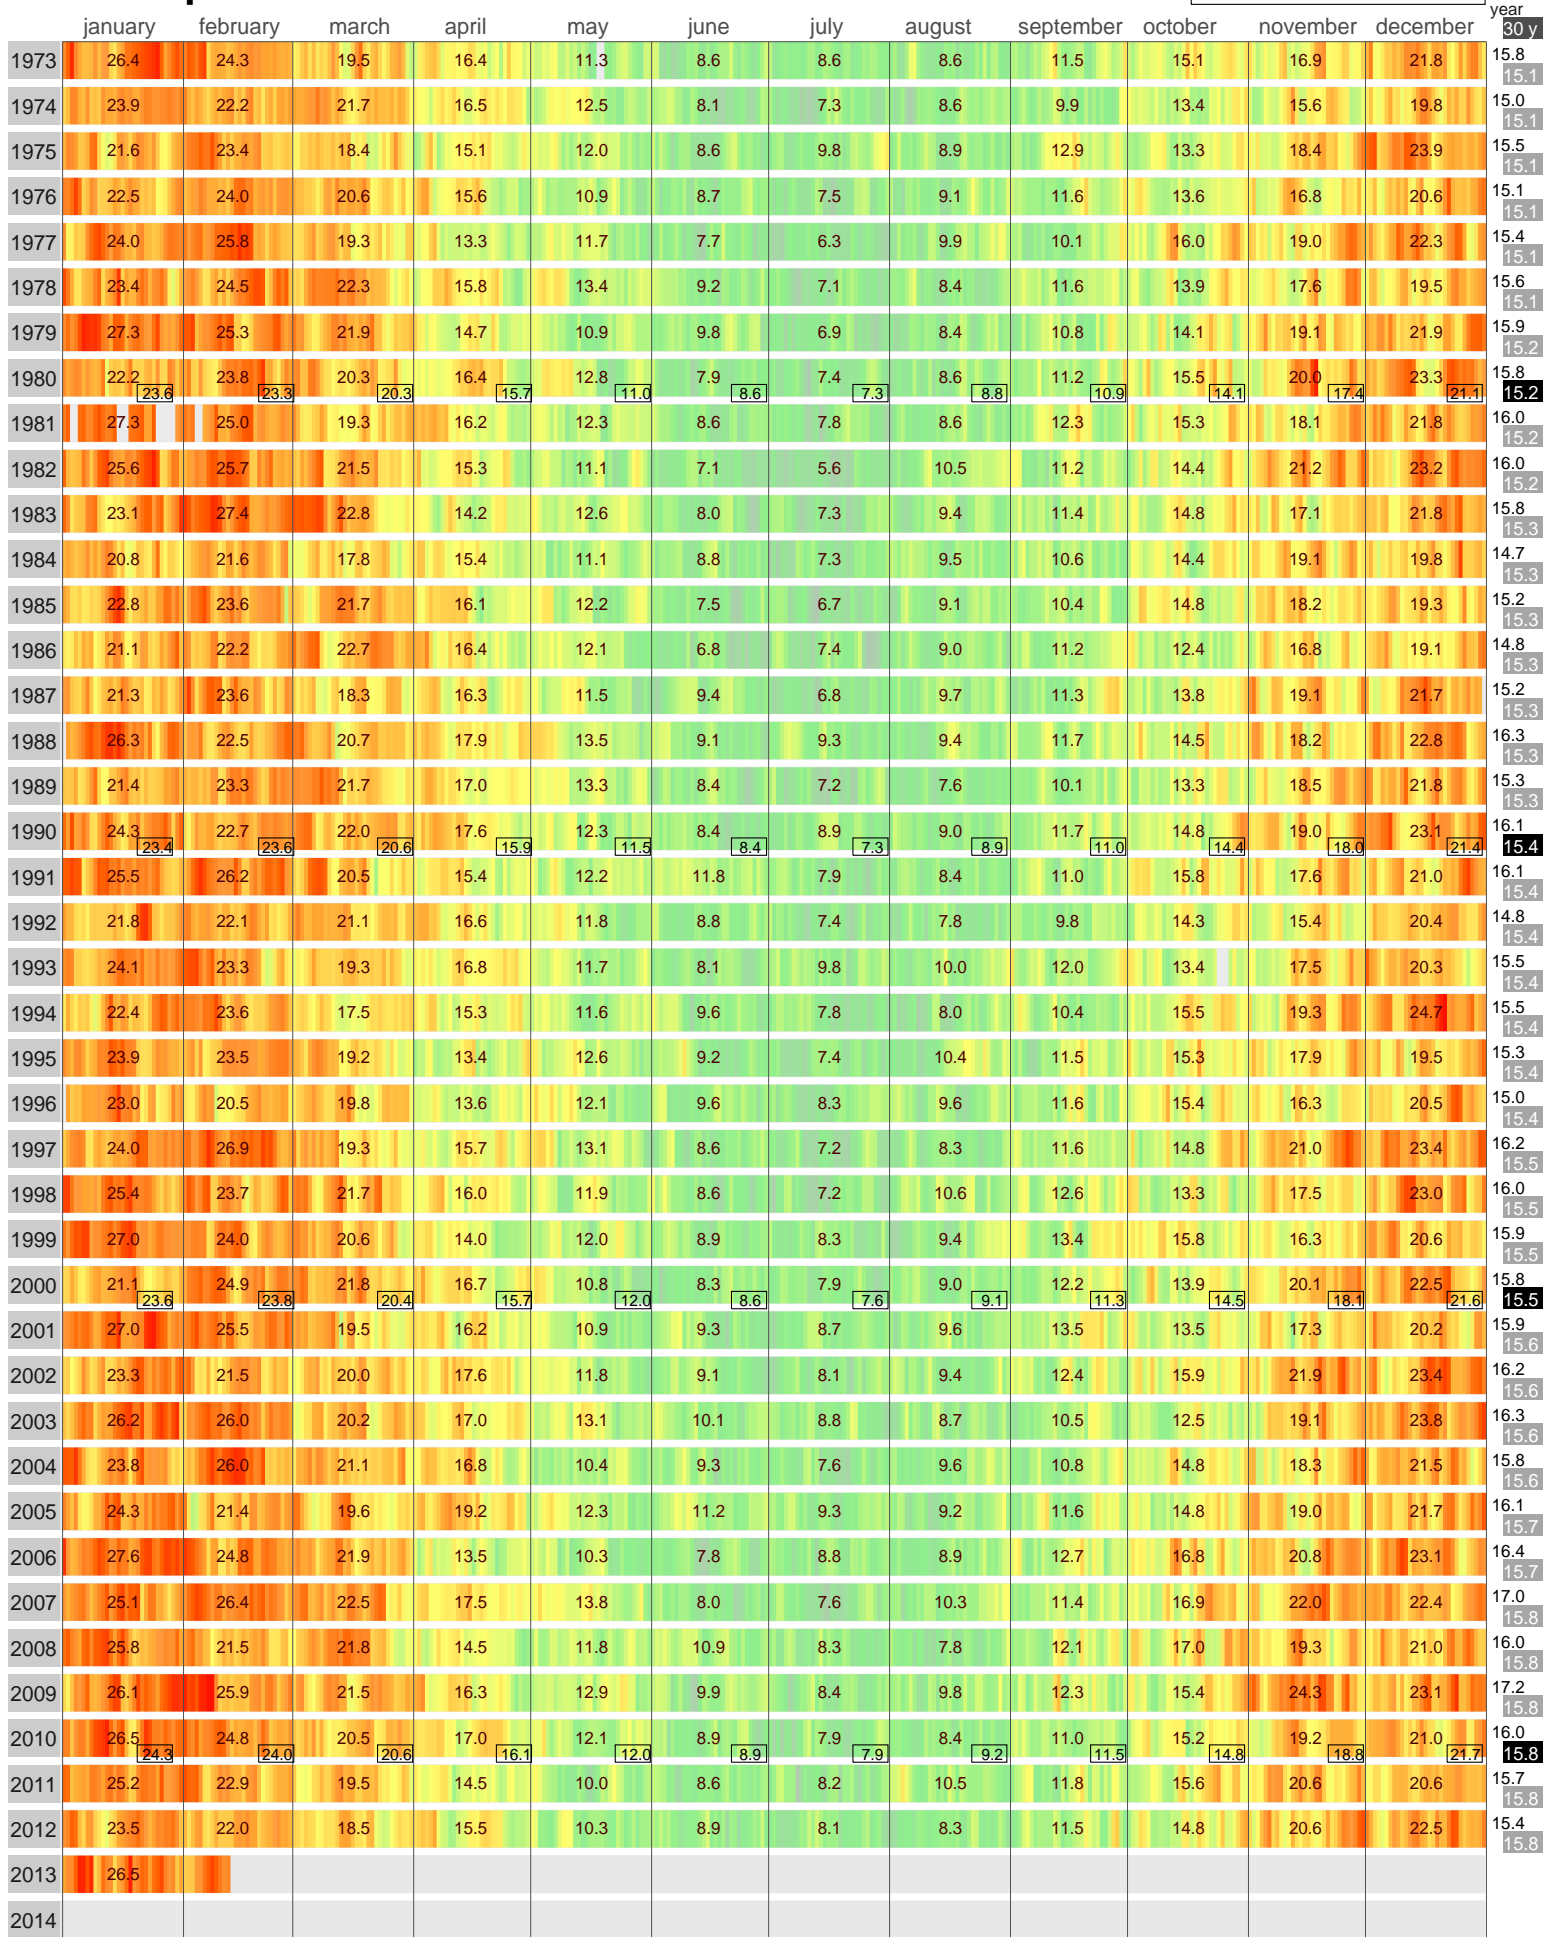

Mean Temperature

WAGGA_WAGGA_AMO
AUSTRALIA

ECA Id: Height: 35.16 S
0 212 m 147.46E 

Validated data from source(s):

Monthly mean temperatures from 1942 to 2013 directly taken from the National Weather Institute.