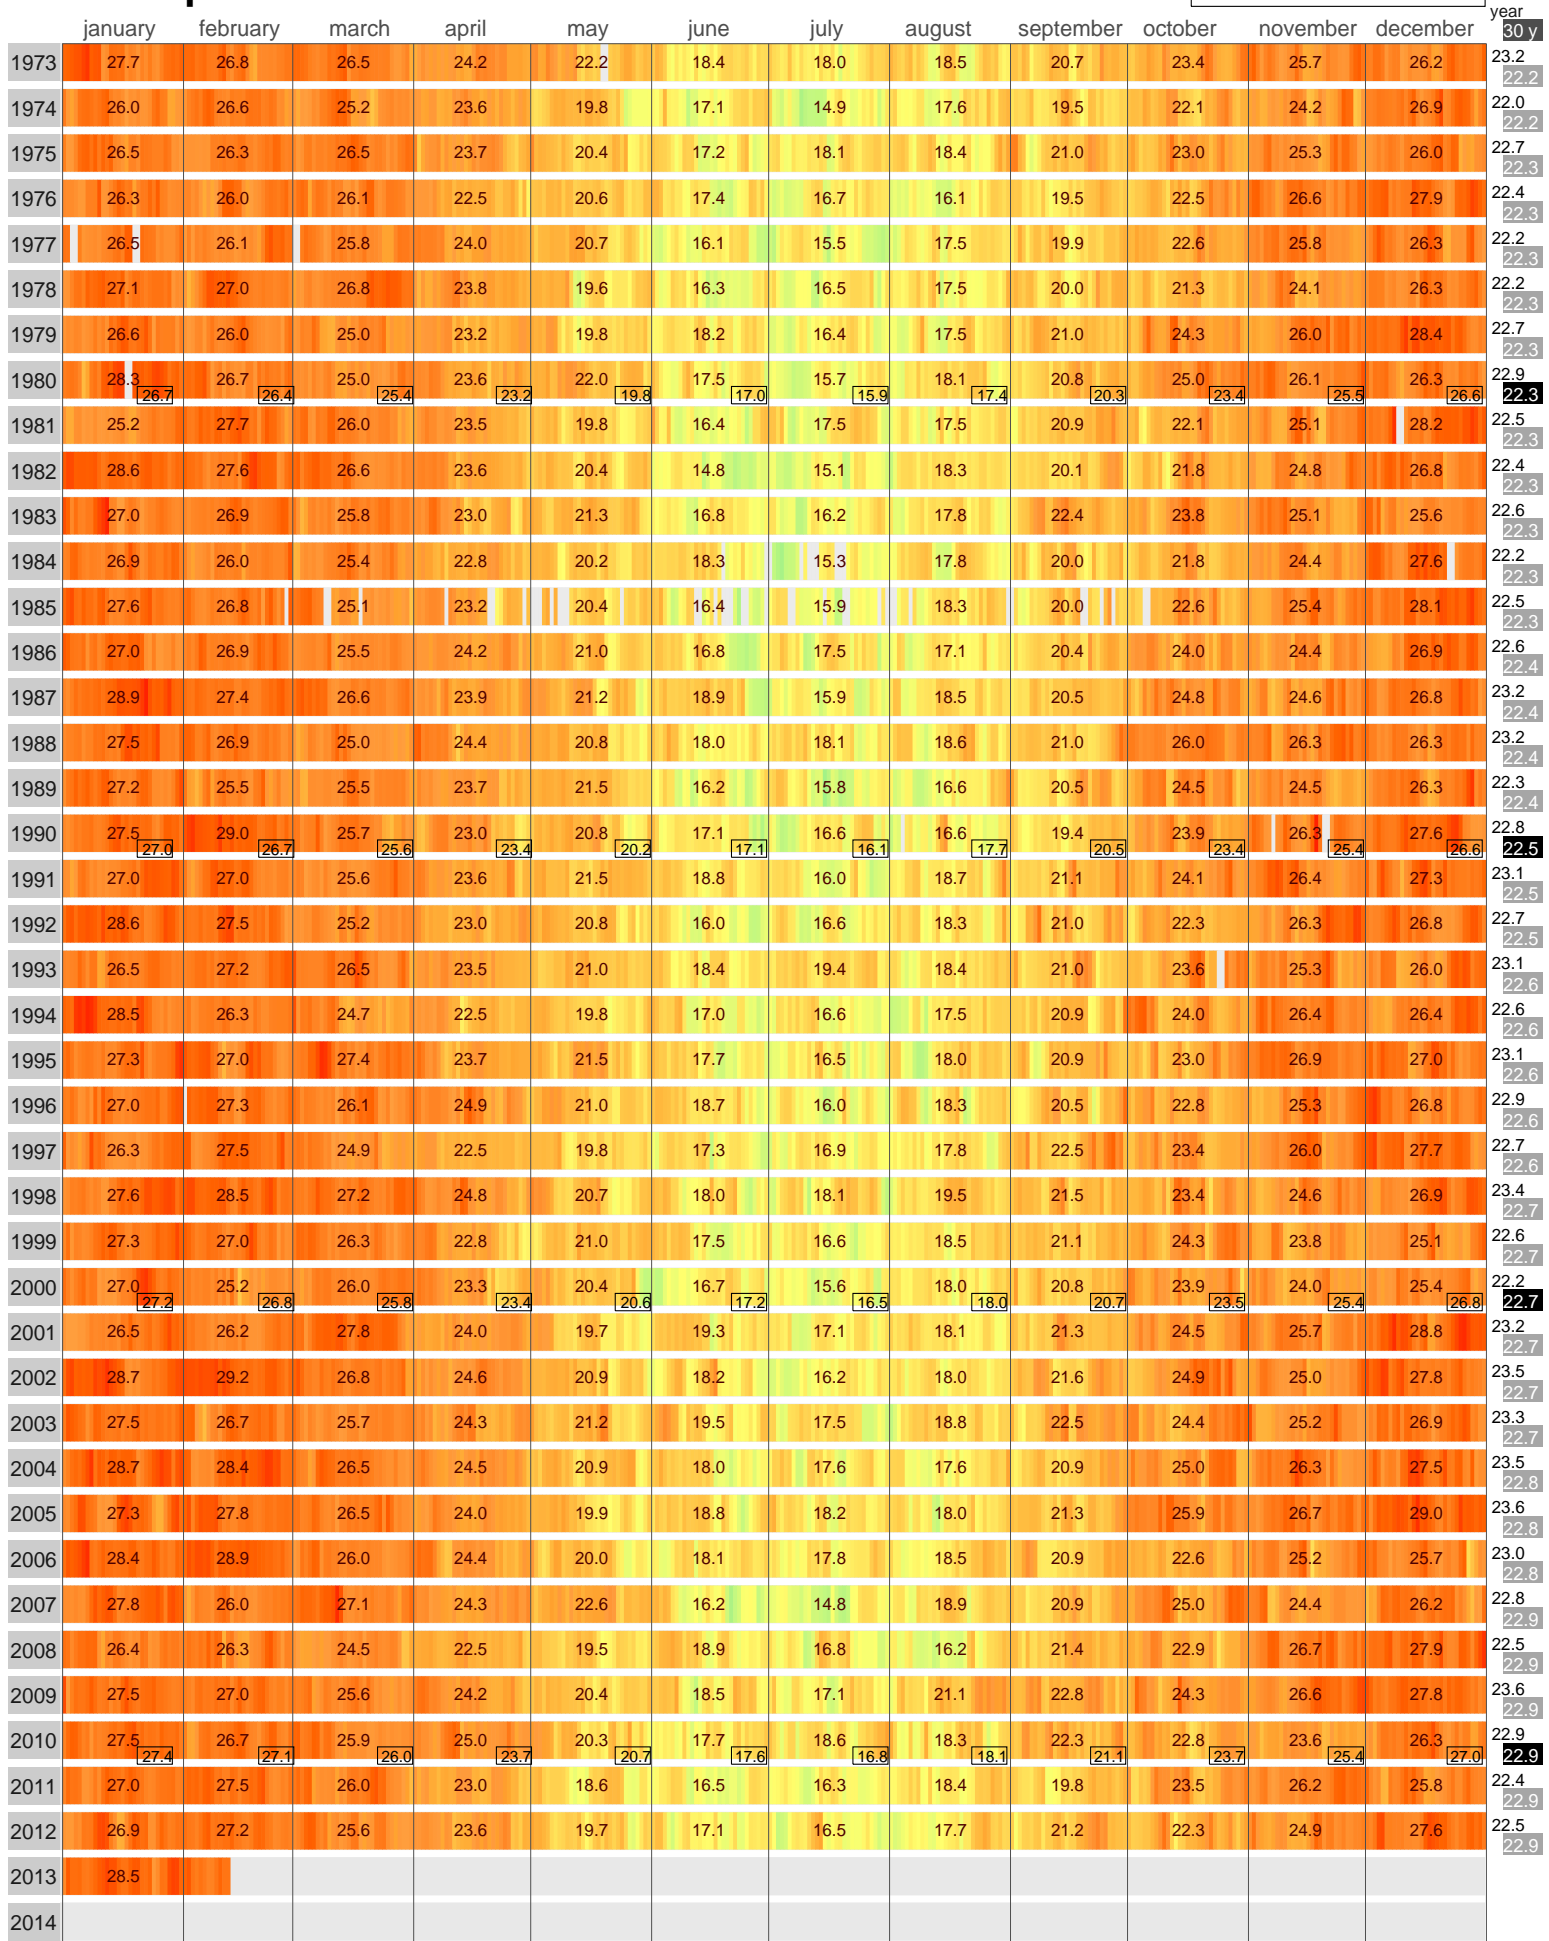

Mean Temperature

ROCKHAMPTON_AERO AUSTRALIA

ECA Id: Height: 23.38 S
0 10 m 150.48E 

Validated data from source(s):

Monthly mean temperatures from 1939 to 2013 directly taken from the National Weather Institute.