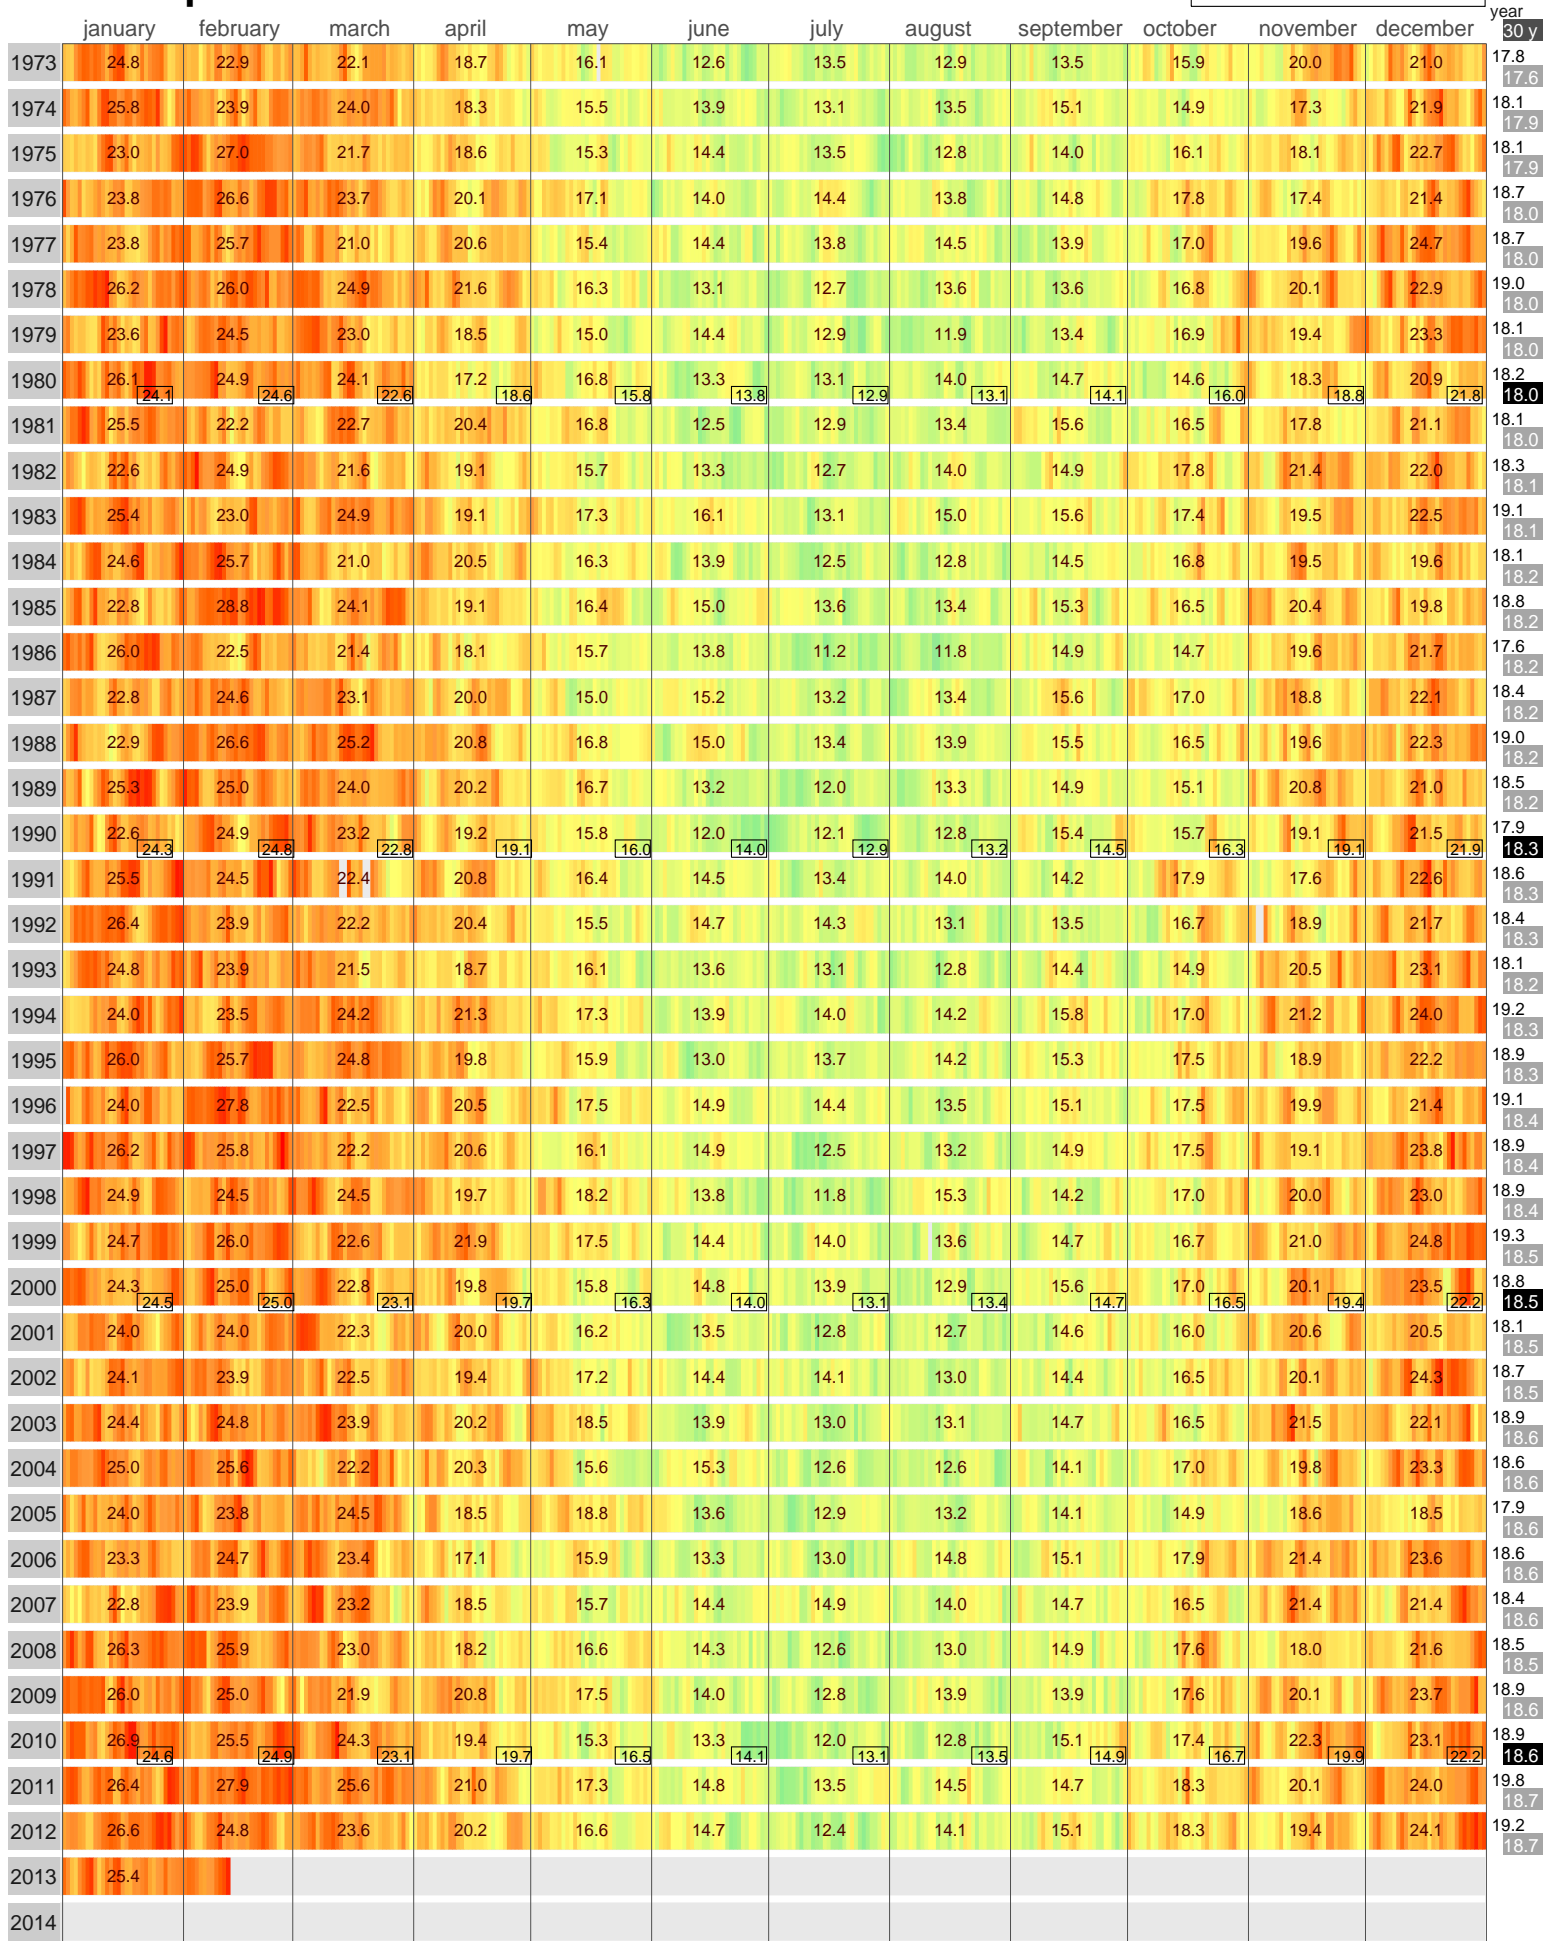

# Mean Temperature

## PERTH AIRPORT AUSTRALIA

ECA Id: Height: 31.93 S  
0 15 m 115.98E 

Validated data from source(s):

Monthly mean temperatures from 1944 to 2013 directly taken from the National Weather Institute.