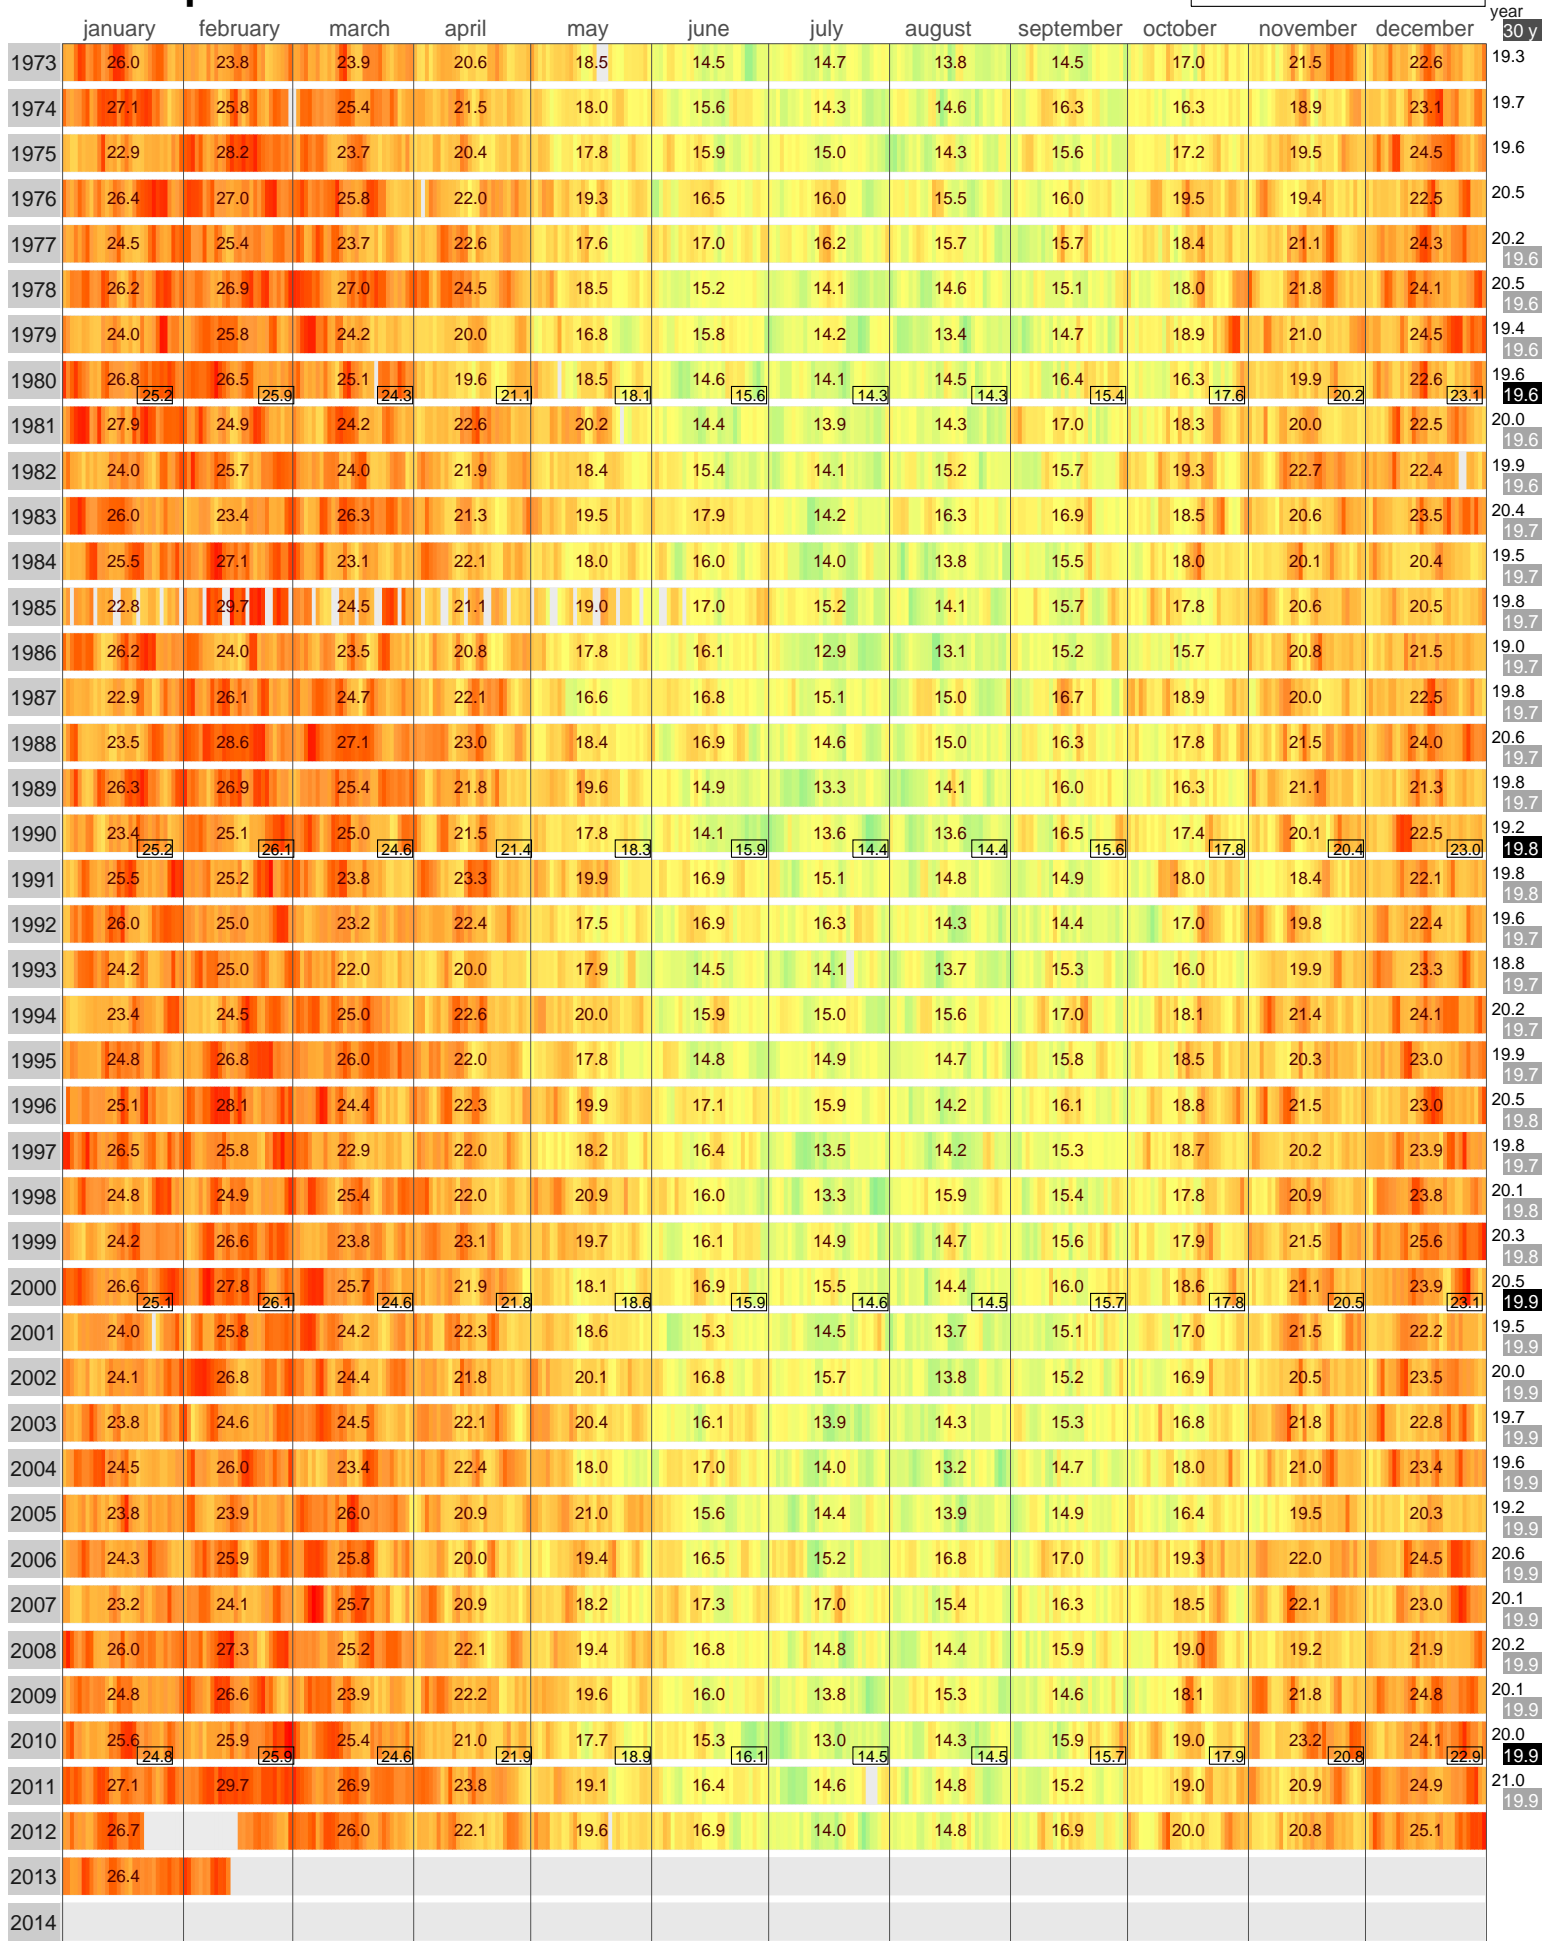

Mean Temperature

GERALDTON AIRPORT AUSTRALIA

ECA Id: 0 Height: 28.80 S 33 m 114.70E 

Validated data from source(s):

Monthly mean temperatures from 1941 to 2013 directly taken from the National Weather Institute.