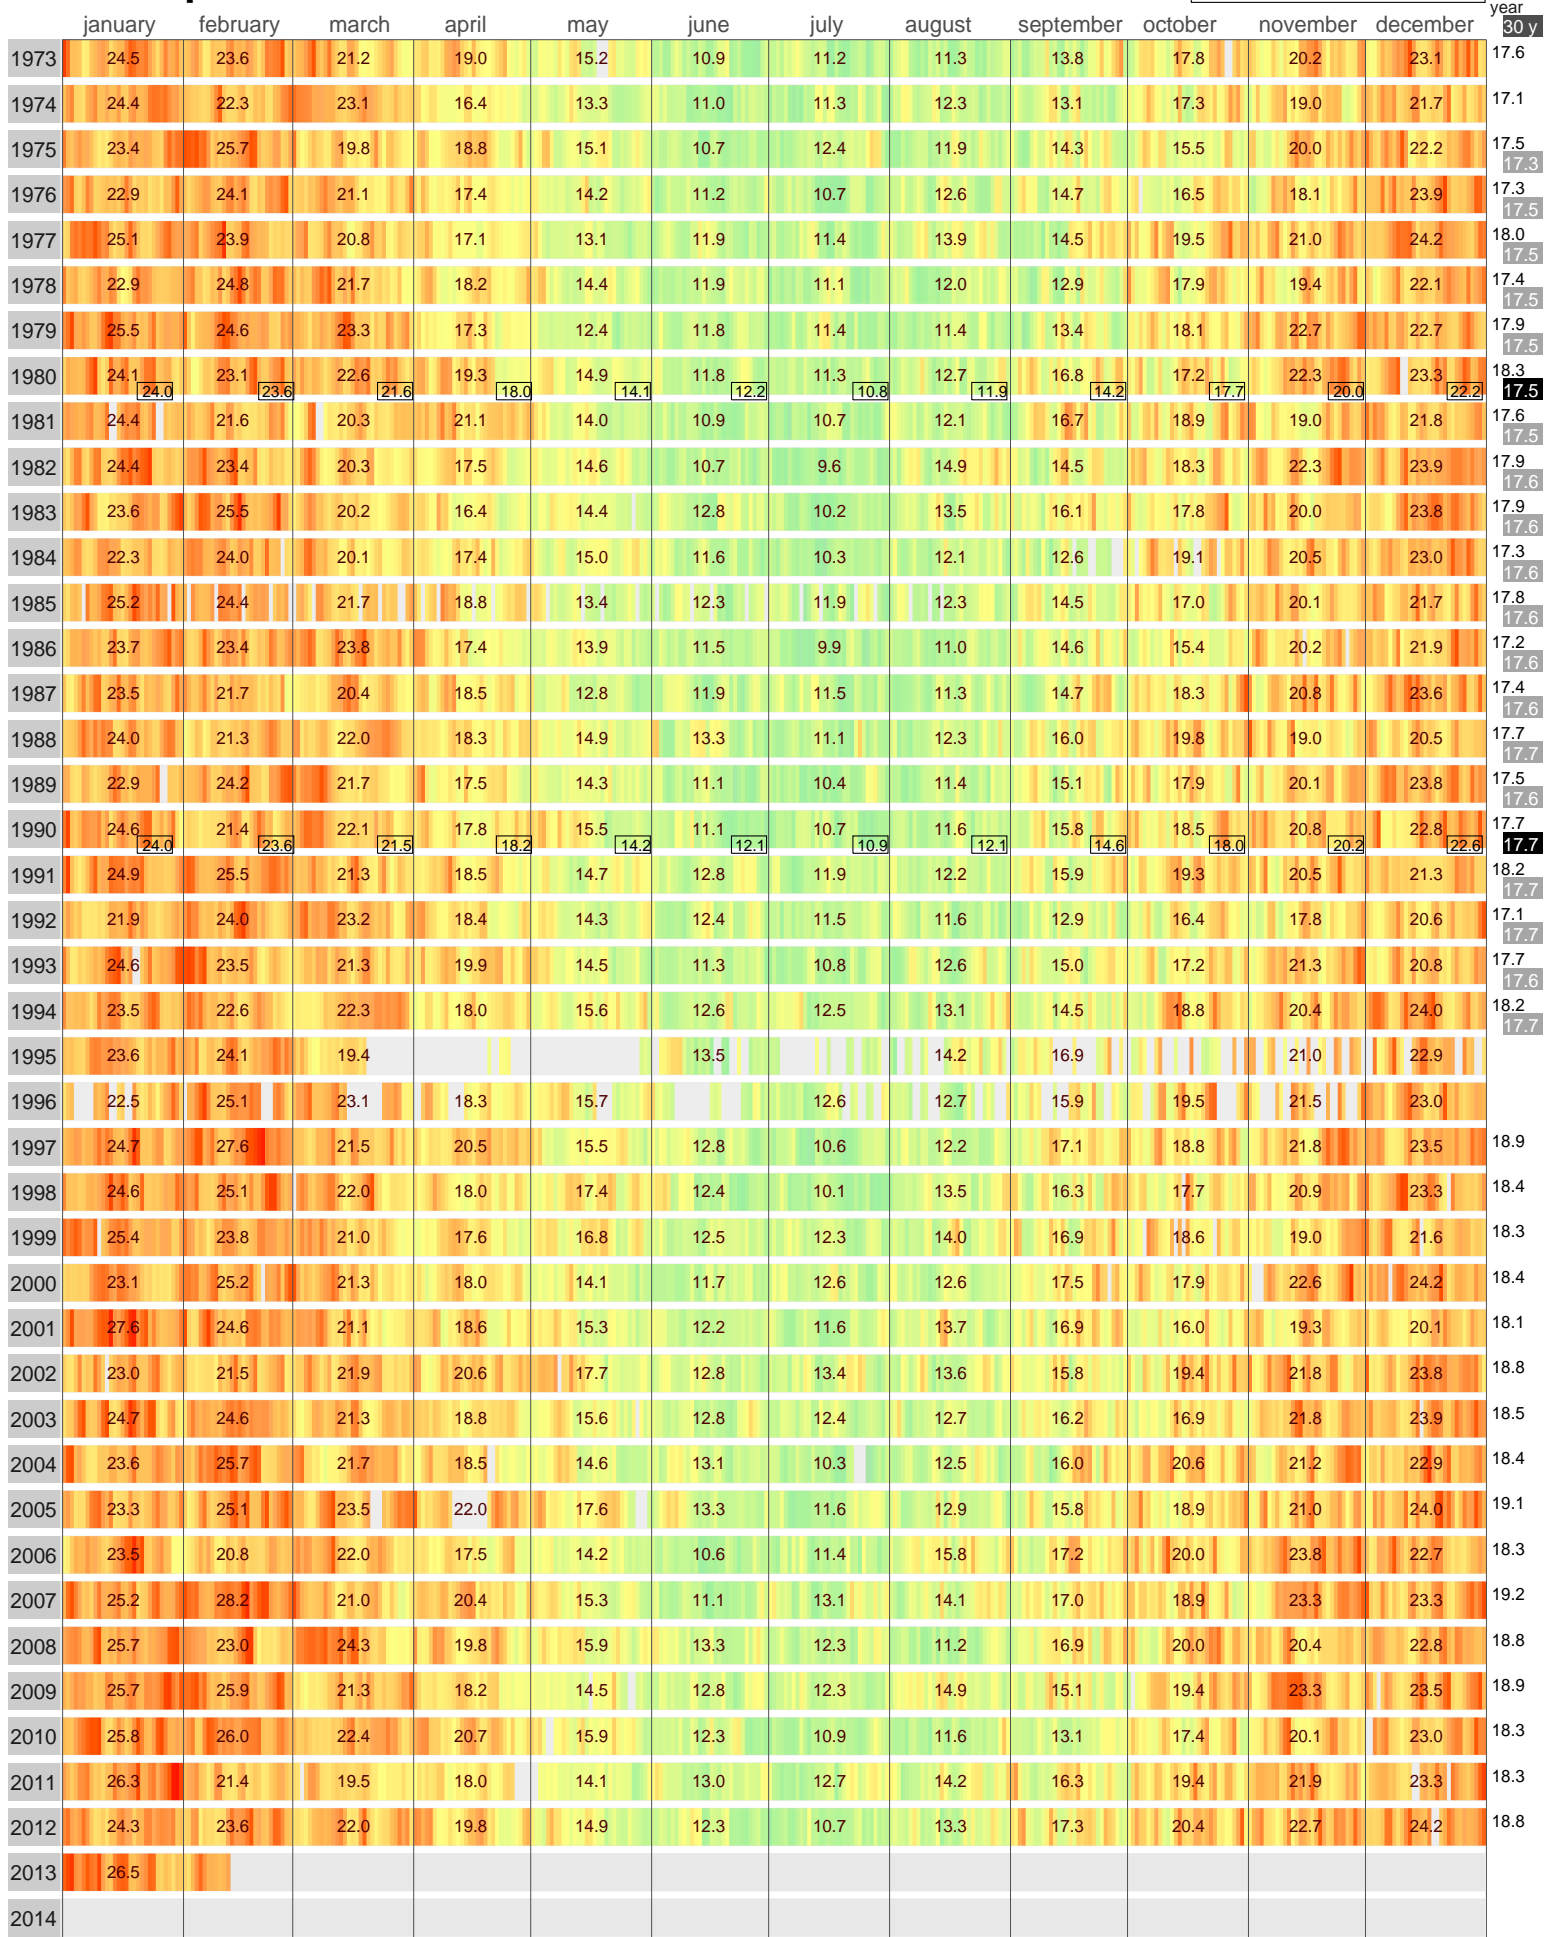

Mean Temperature

FORREST
AUSTRALIA

Id: 11052 Height: 159 m 30.84 S 128.11 E 

Original source: [Australian Government - Bureau of Meteorology](#)

Note: trends can be effected by changes in the surroundings.

Calculation and Graphics: © Bart Vreeken, LogboekWeer.nl