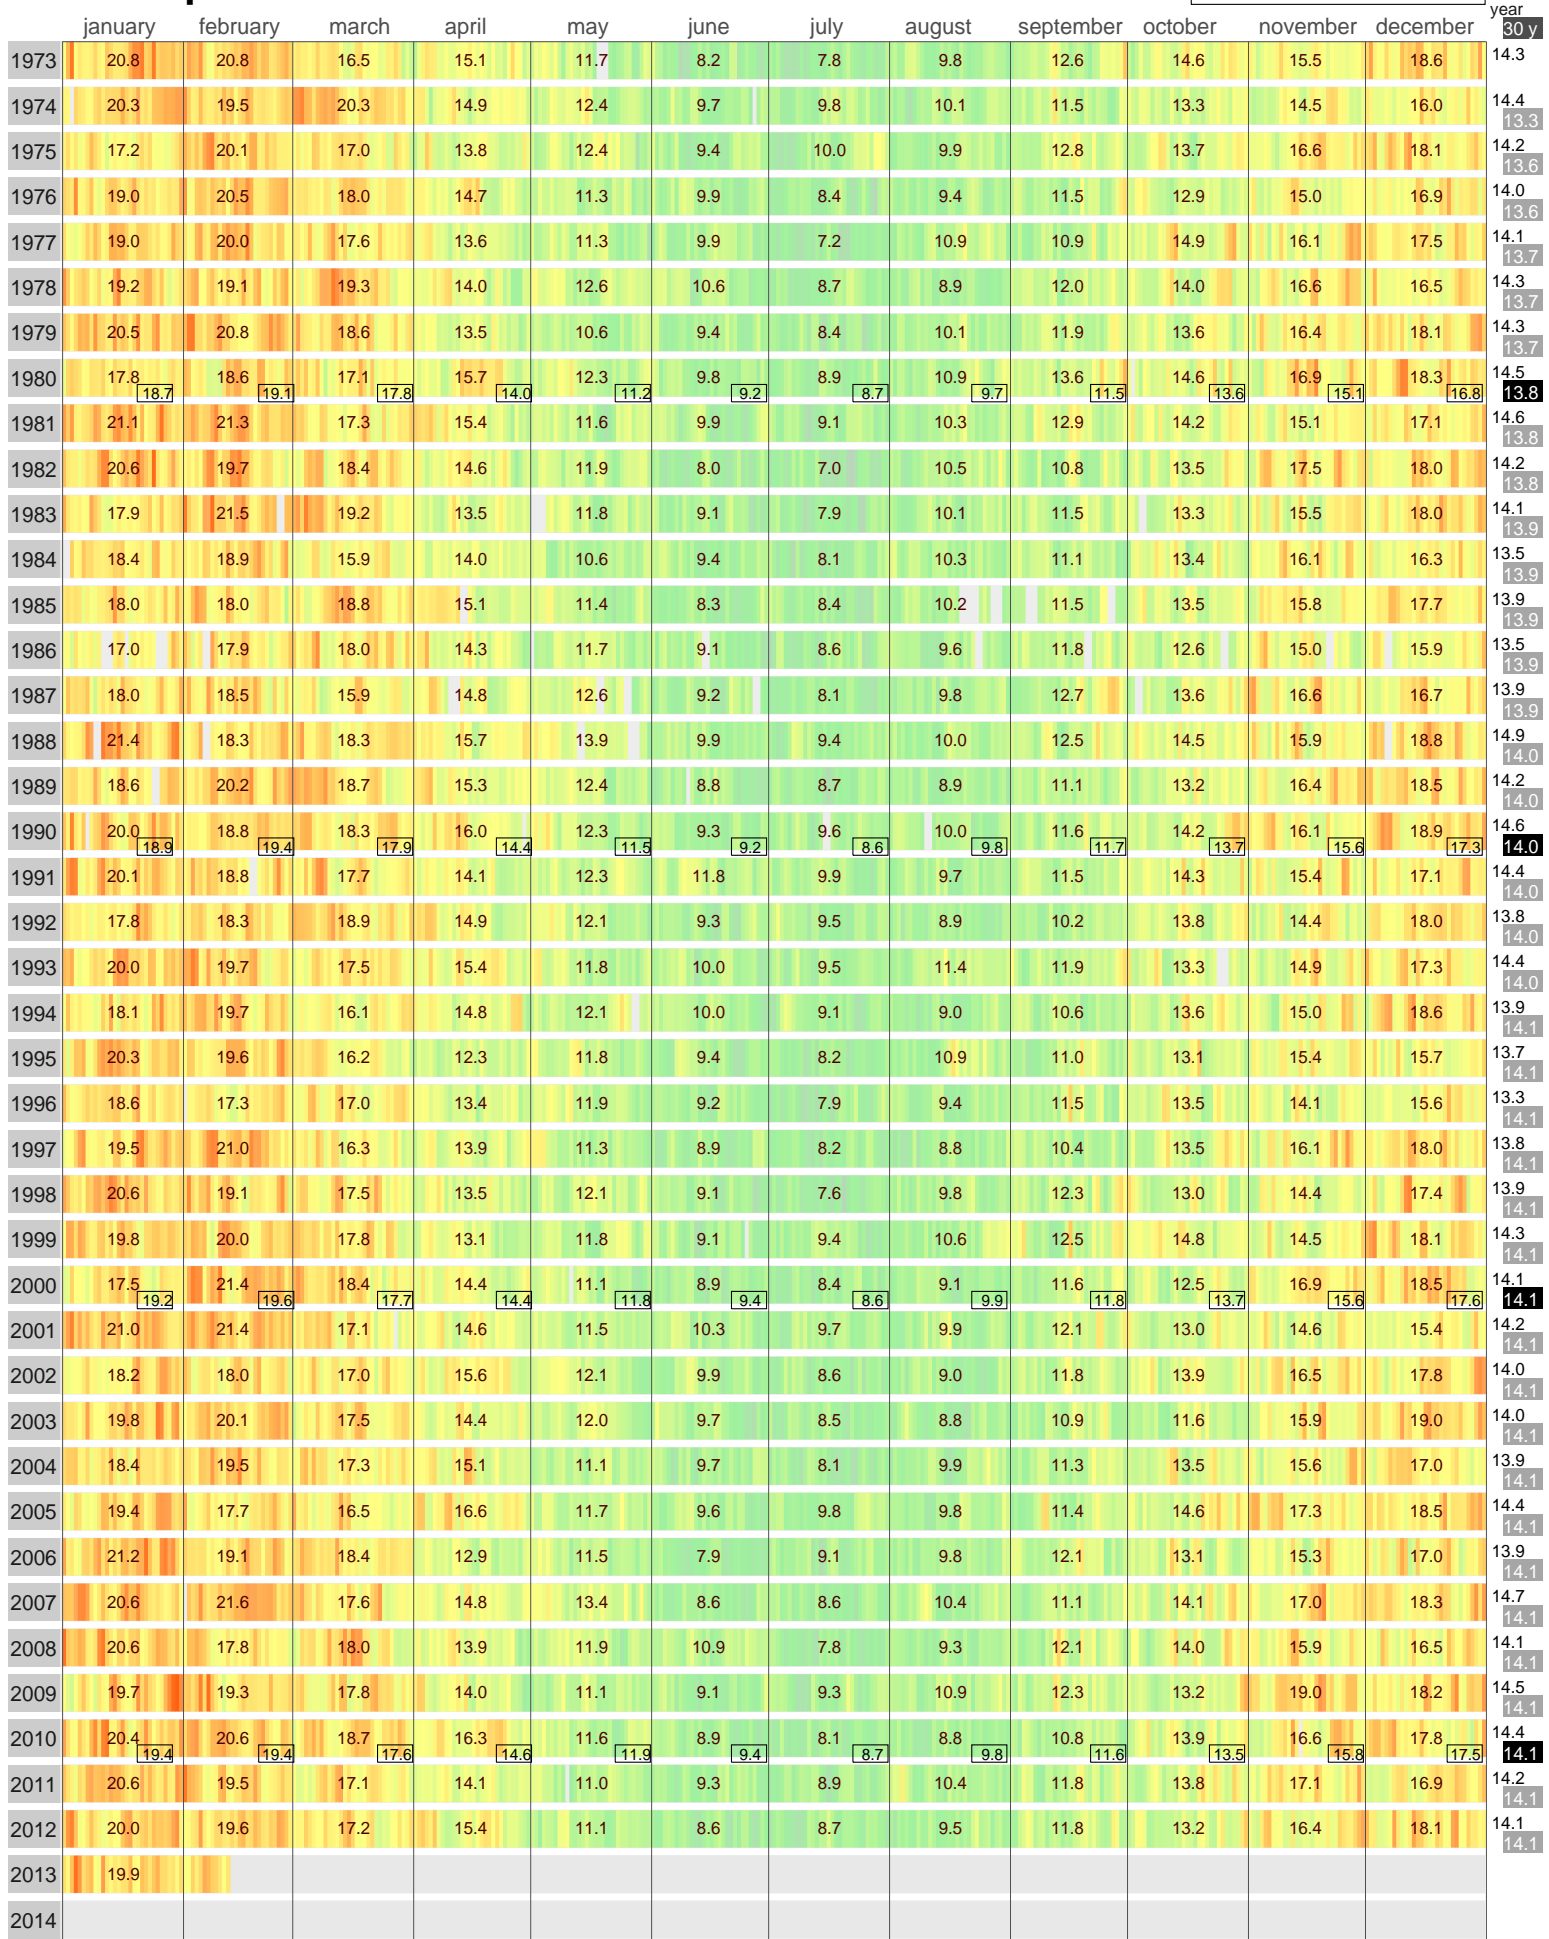

# Mean Temperature

## EAST SALE AIRPORT AUSTRALIA

Id: 85072 Height: 38.11 S 5 m 147.13E 

Validated data from source(s):

Monthly mean temperatures from 1945 to 2013 directly taken from the National Weather Institute.