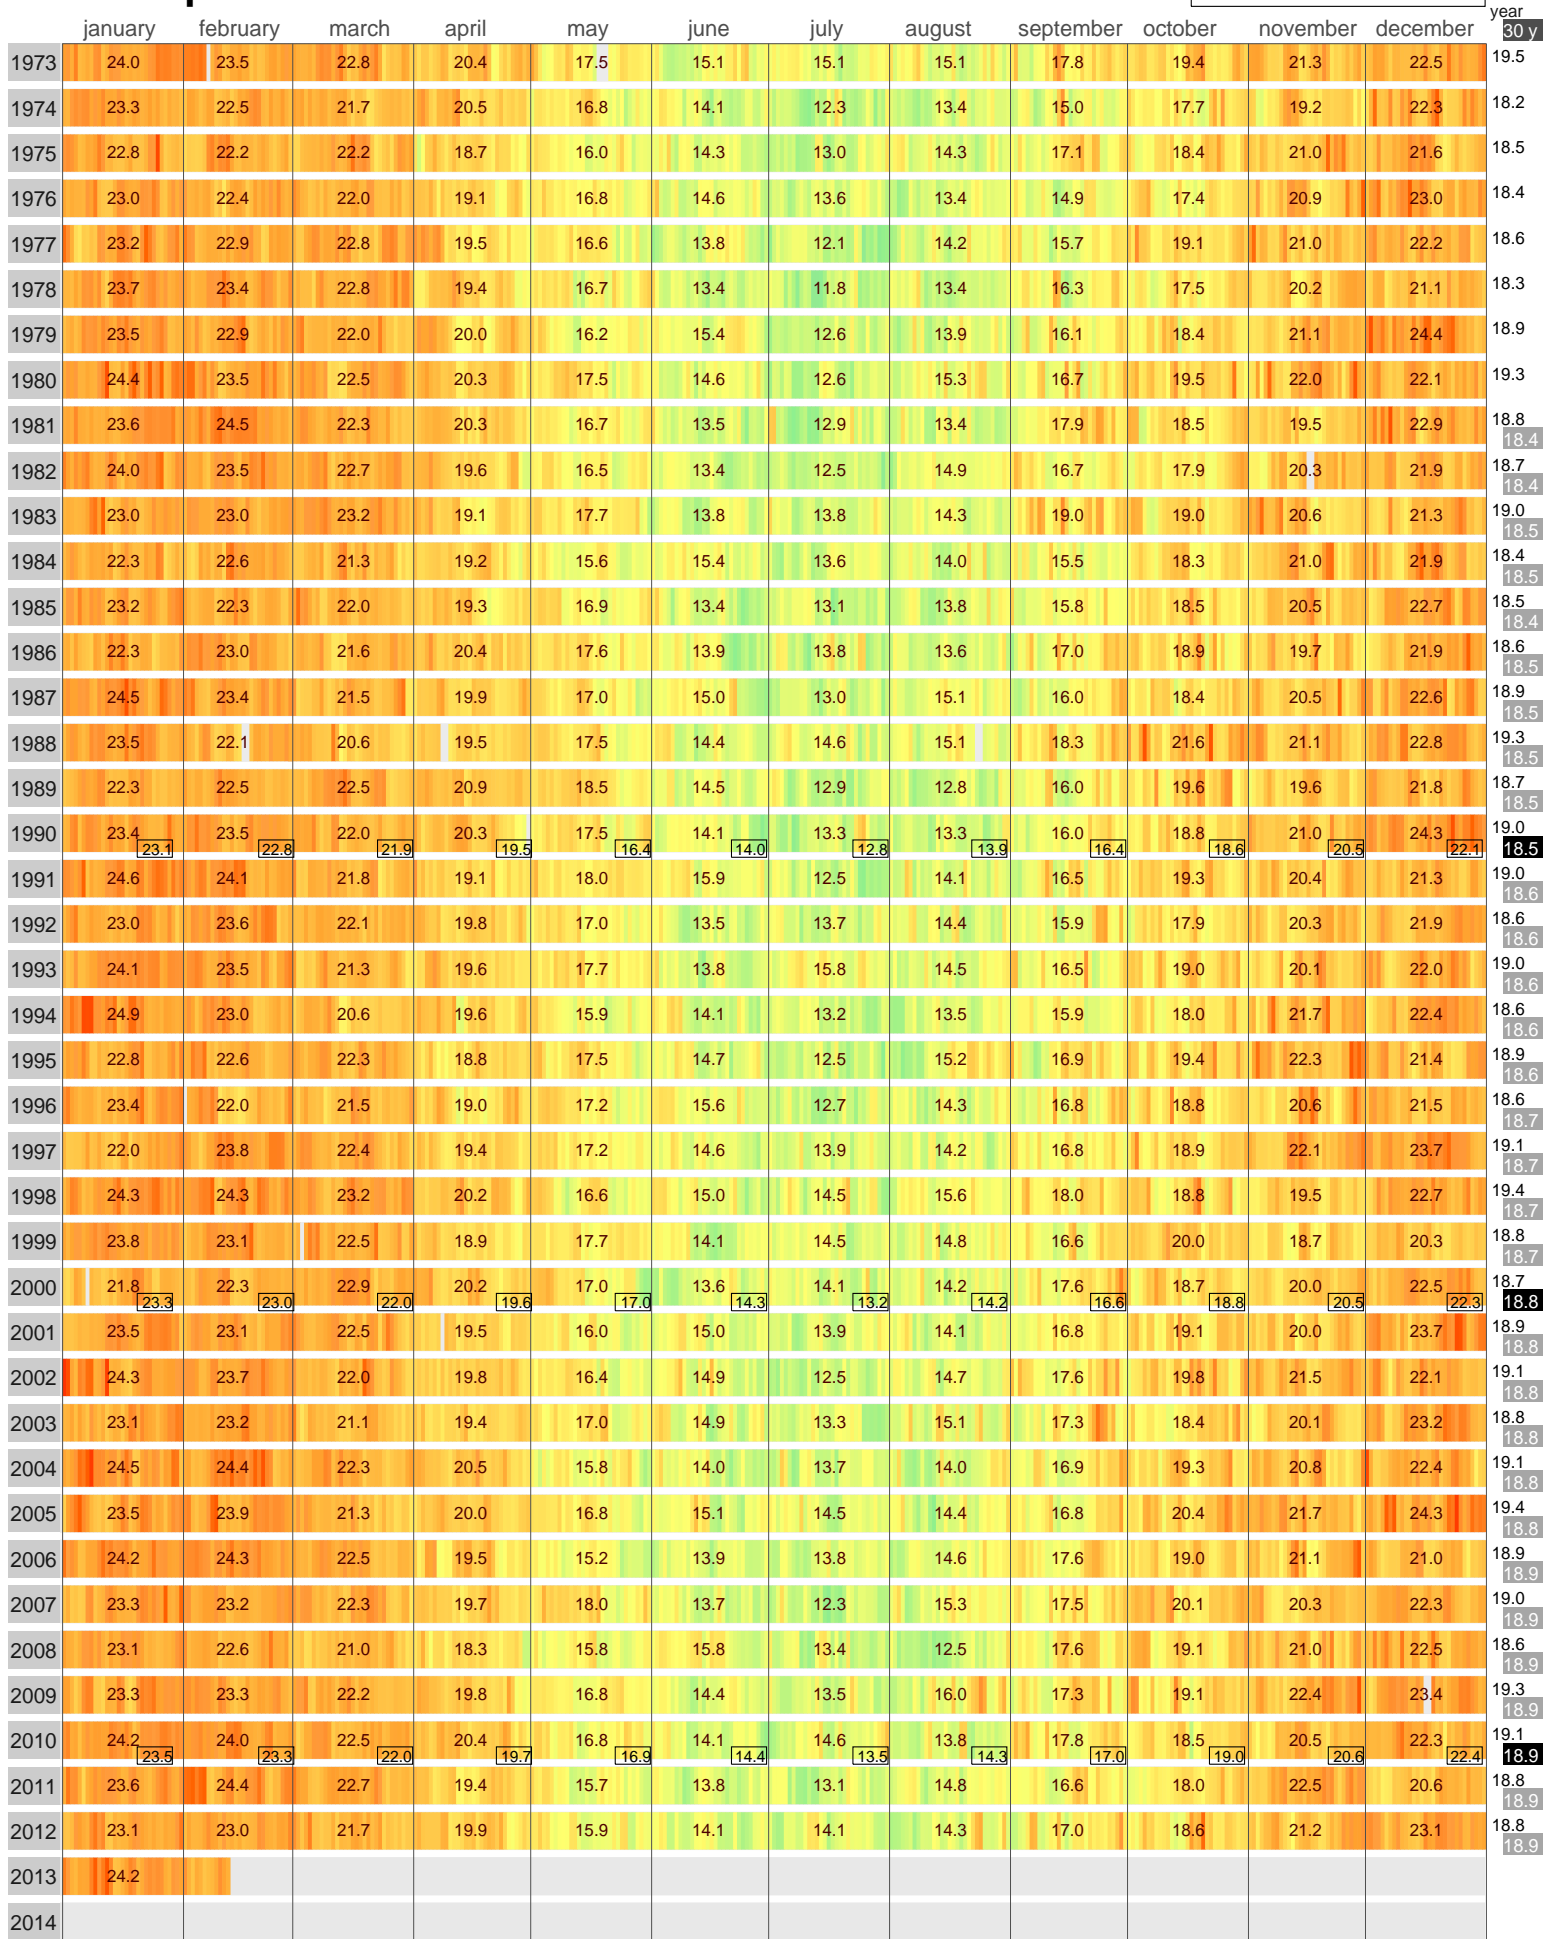

Mean Temperature

COFFS_HARBOUR_MO AUSTRALIA

ECA Id: 0 Height: 0 m 30.31 S 153.12E 

Validated data from source(s):

Monthly mean temperatures from 1943 to 2013 directly taken from the National Weather Institute.