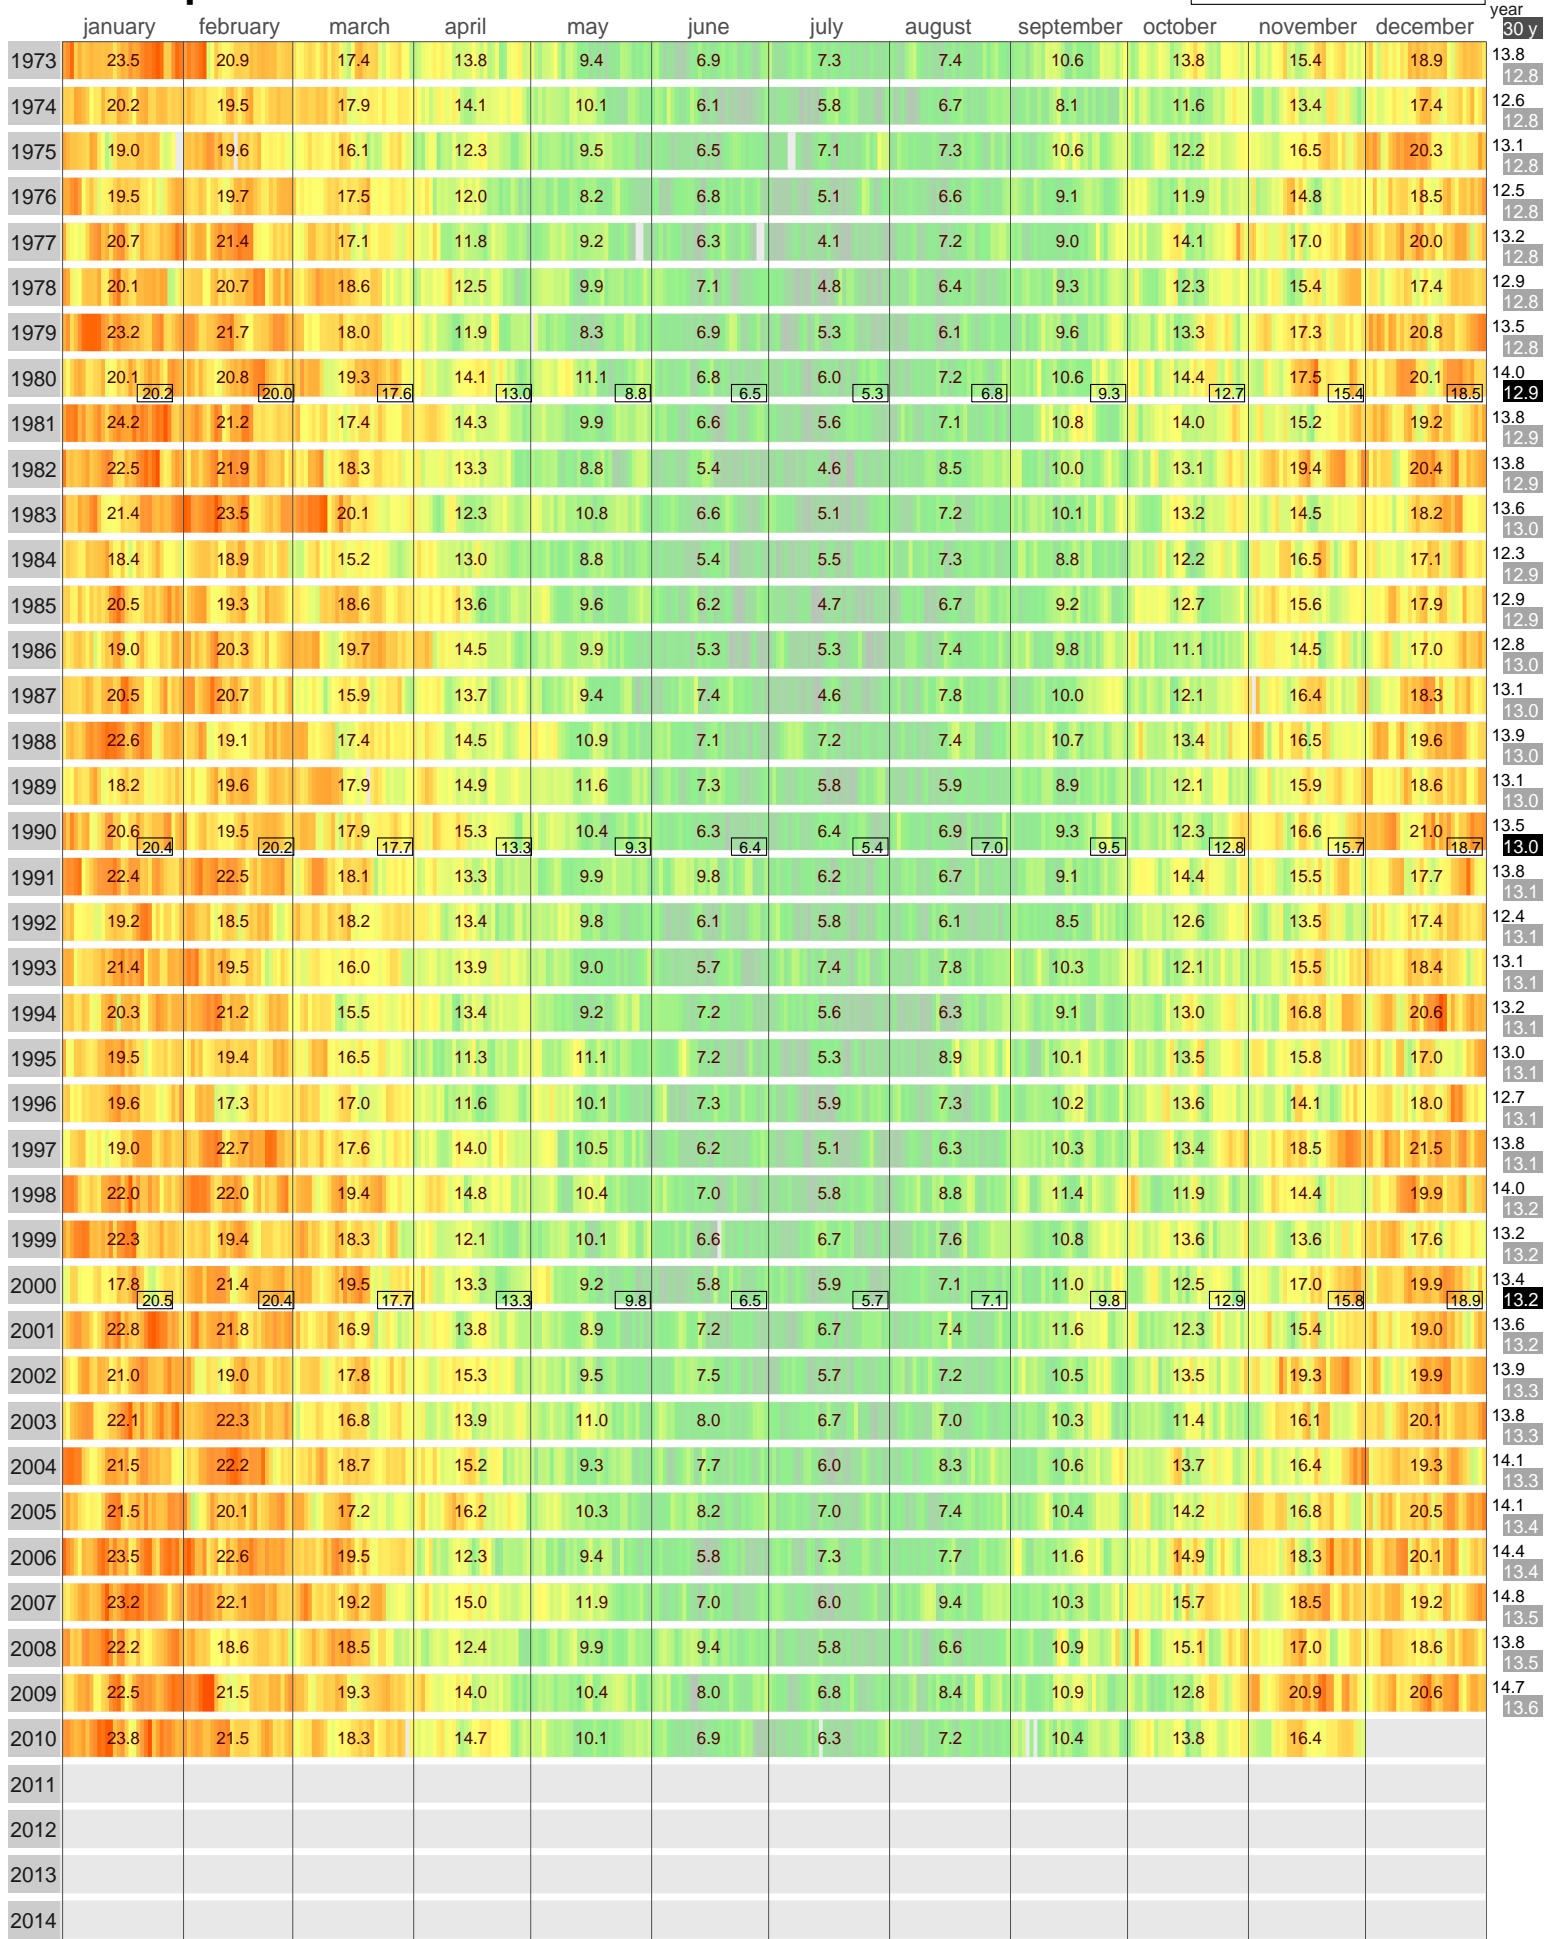

Mean Temperature

CANBERRA AIRPORT AUSTRALIA

ECA Id: Height: 35.30 S
0 578 m 149.20E 

Validated data from source(s):

Monthly mean temperatures from 1939 to 2010 directly taken from the National Weather Institute.