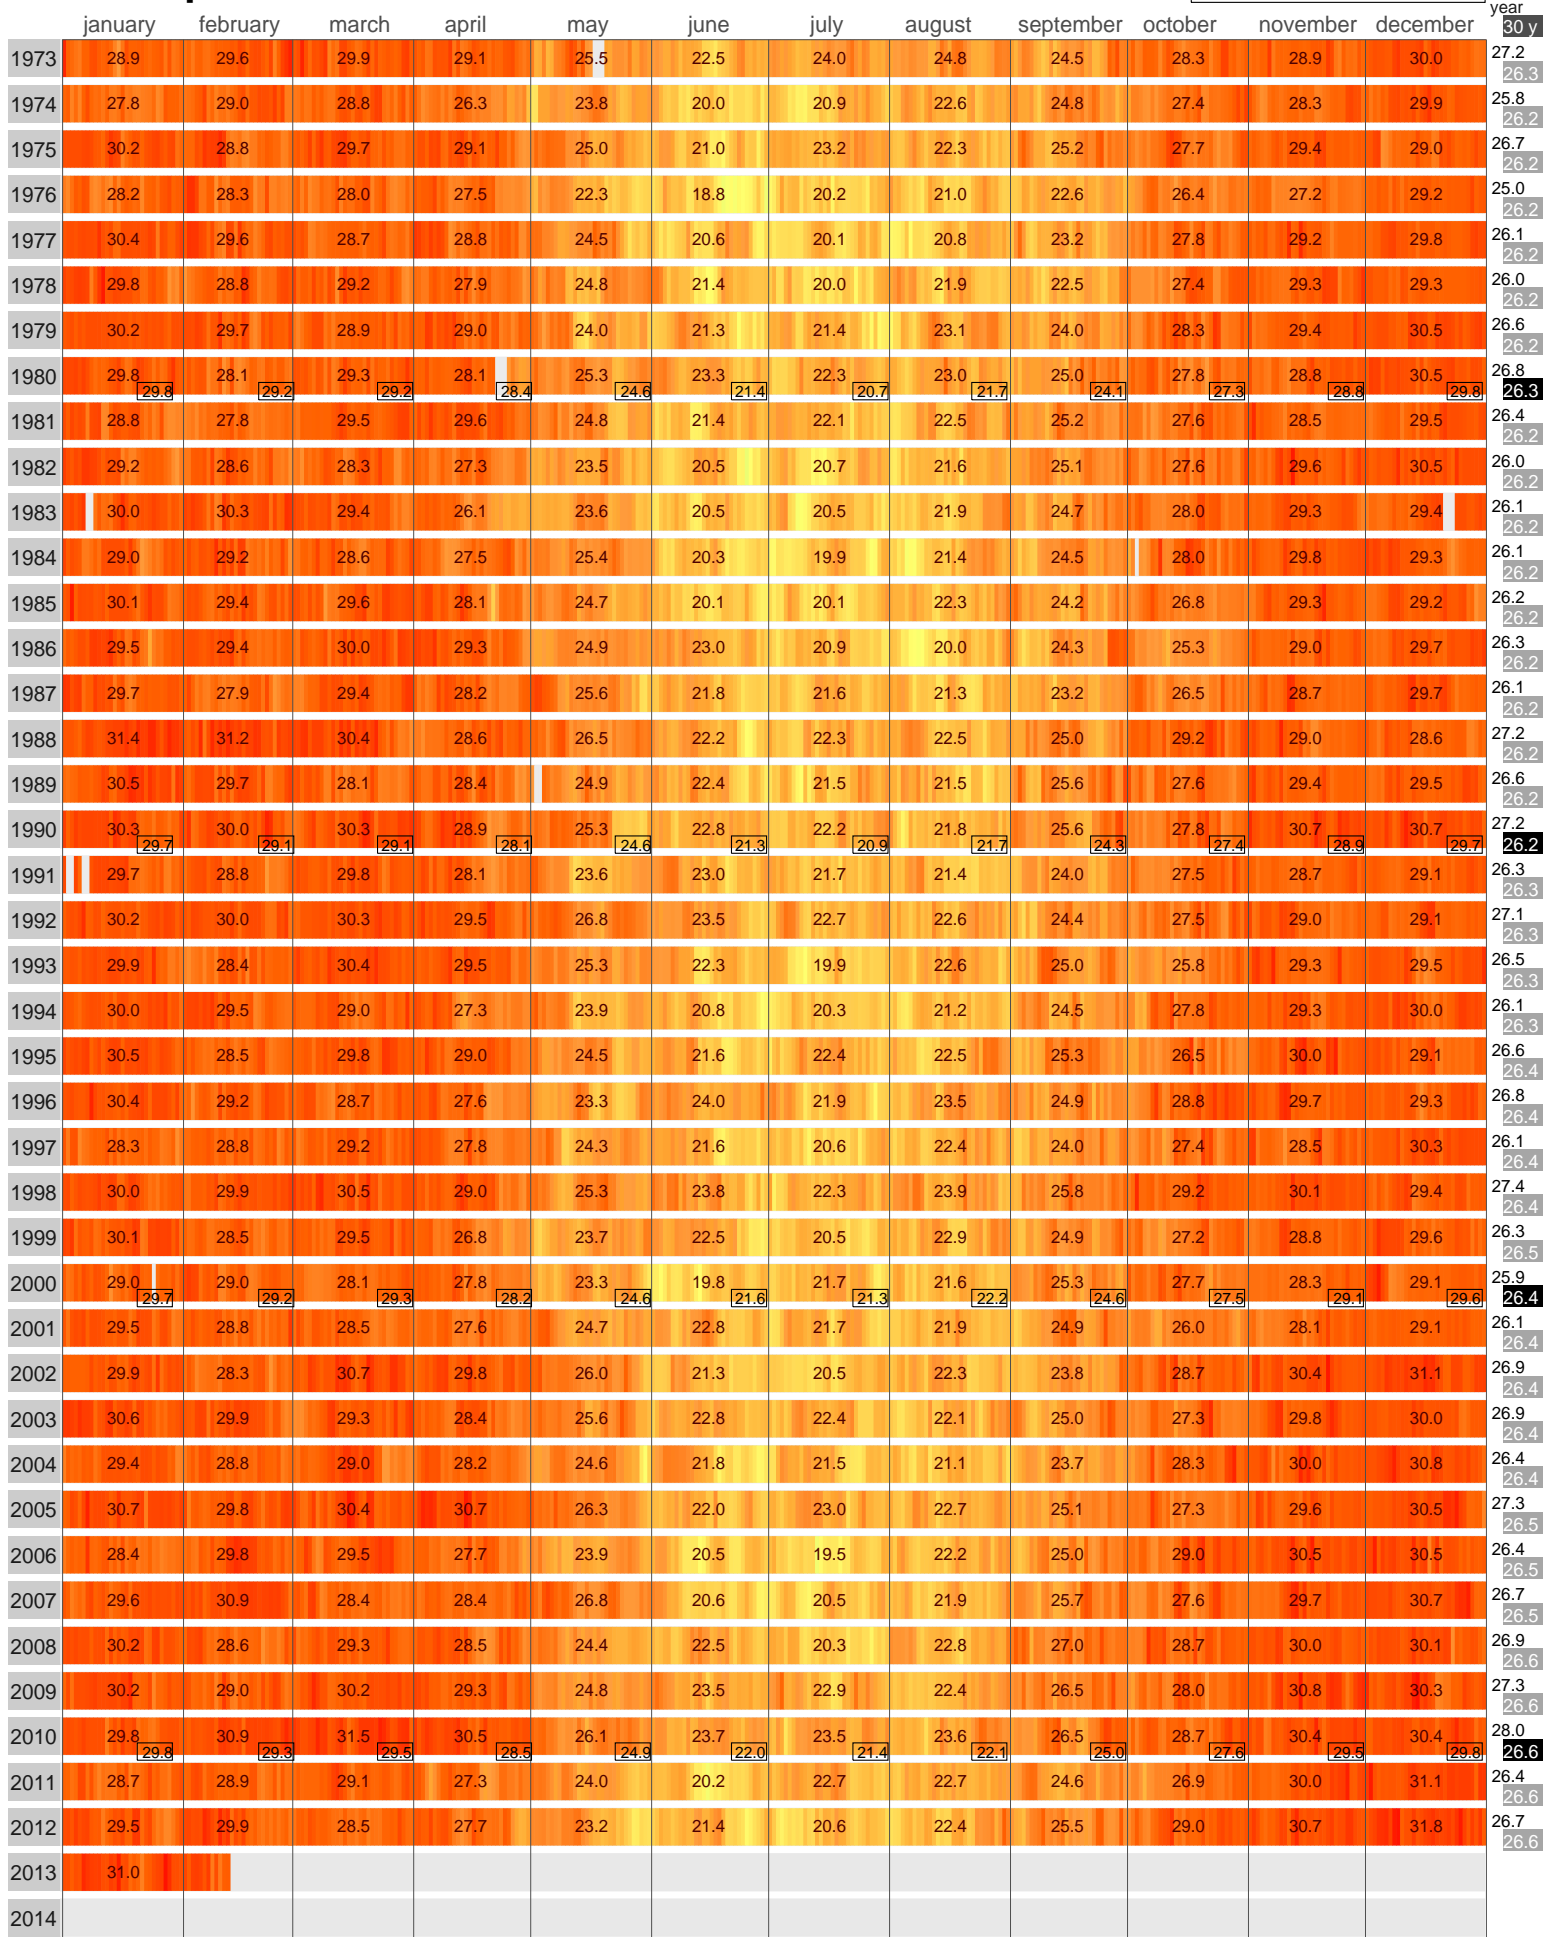

Mean Temperature

BROOME AIRPORT AUSTRALIA

ECA Id: Height: 17.95 S
0 7 m 122.23E 

Validated data from source(s):  Monthly mean temperatures from 1939 to 2013 directly taken from the National Weather Institute.