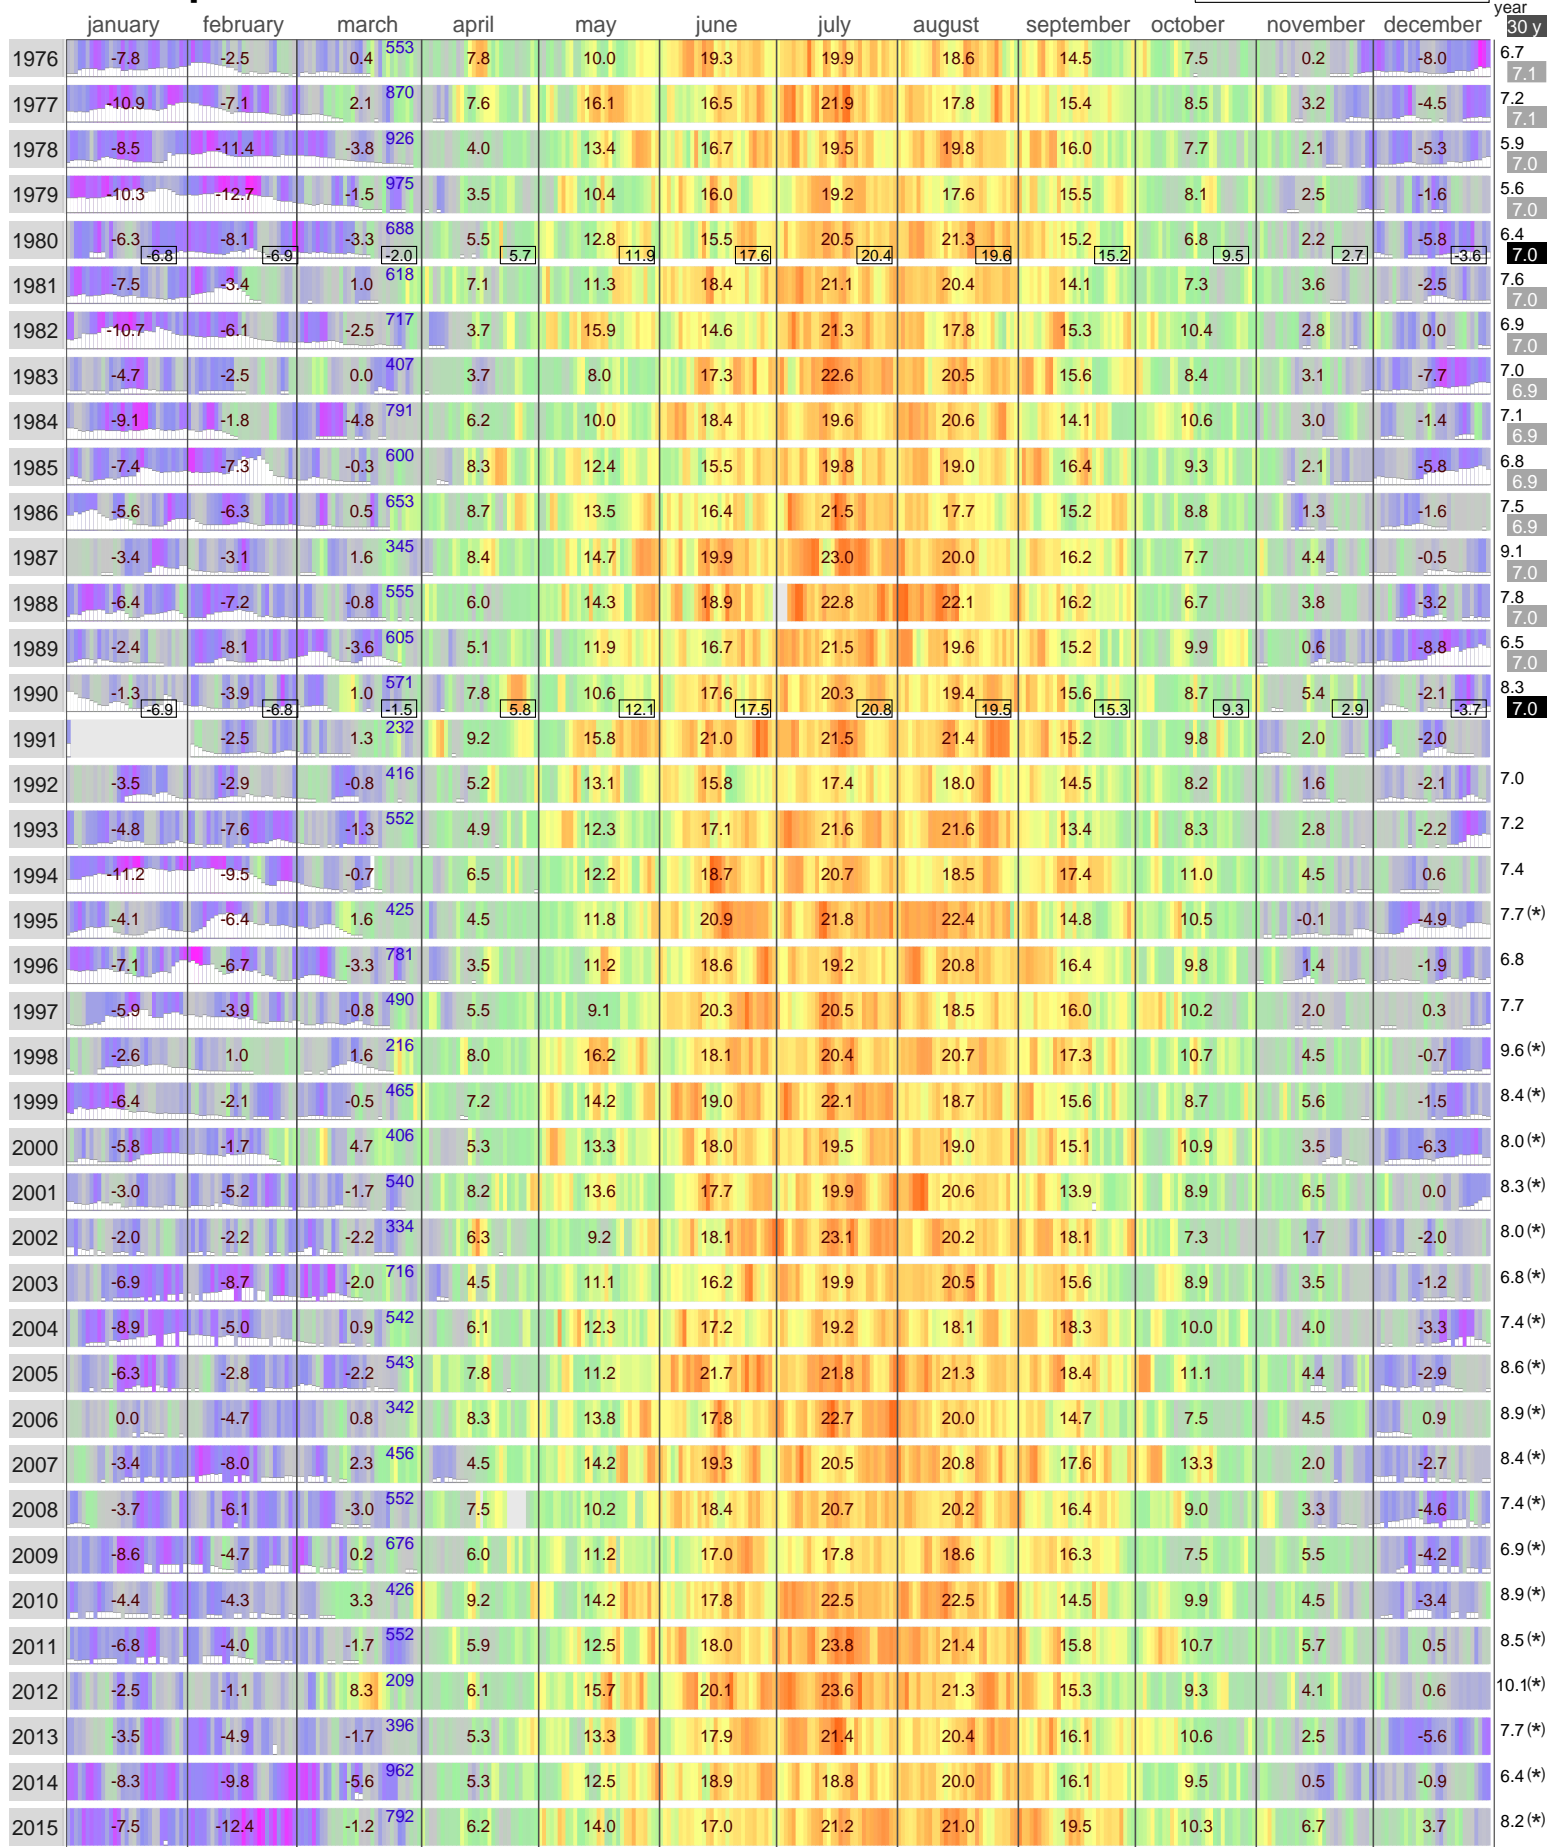

Mean Temperature

TRAVERSE CITY Michigan - United States

WBAN: Height: 44.73 N
14850 188 m 85.58 W 

2016 15.6 13 2009 18.3 26 2000 30.6 21 2012 31.1 22 1980 50.0 7 2004 36.7 17 1994 37.8 31 2006 36.7 2 1988 33.9 10 1983 31.1 7 2007 26.7 30 2005 17.8 3 2012
 5.0 30 1988 10.0 26 2000 16.7 21 2012 20.6 16 2002 20.6 20 2012 26.1 15 1994 25.0 4 1999 23.9 3 1988 22.8 6 2007 21.7 3 2005 16.7 5 2015 10.6 5 2001
 -18.3 18 1994 -18.3 17 1979 -13.2 2 2014 -5.0 4 1982 4.4 3 1976 10.6 12 1985 14.4 1 1979 12.8 29 1982 7.2 22 1995 2.2 26 1976 -9.4 29 1976 -15.0 30 1976
 -23.9 17 1982 -38.3 17 1979 -20.6 8 1996 -3.9 15 2008 1.7 1 1976 7.8 5 1997 10.0 1 1976 11.1 1 1976 5.6 1 1976 1.1 16 1976 -15.0 29 1976 -32.2 29 1976

Hellmann Winter Number ↑ Snow depth indicated. Maximum snow depth 41 inch (104 cm) on February, 19 1985 * Data snow depth not complete
 Daily data taken from: [NOAA National Climatic Data Center](#) Background color: daily mean temperature °C Monthly averages taken from the Monthly Summaries of the Global Historical Climatology Network - Daily (GHCN-D) NOAA National Climatic Data Center.