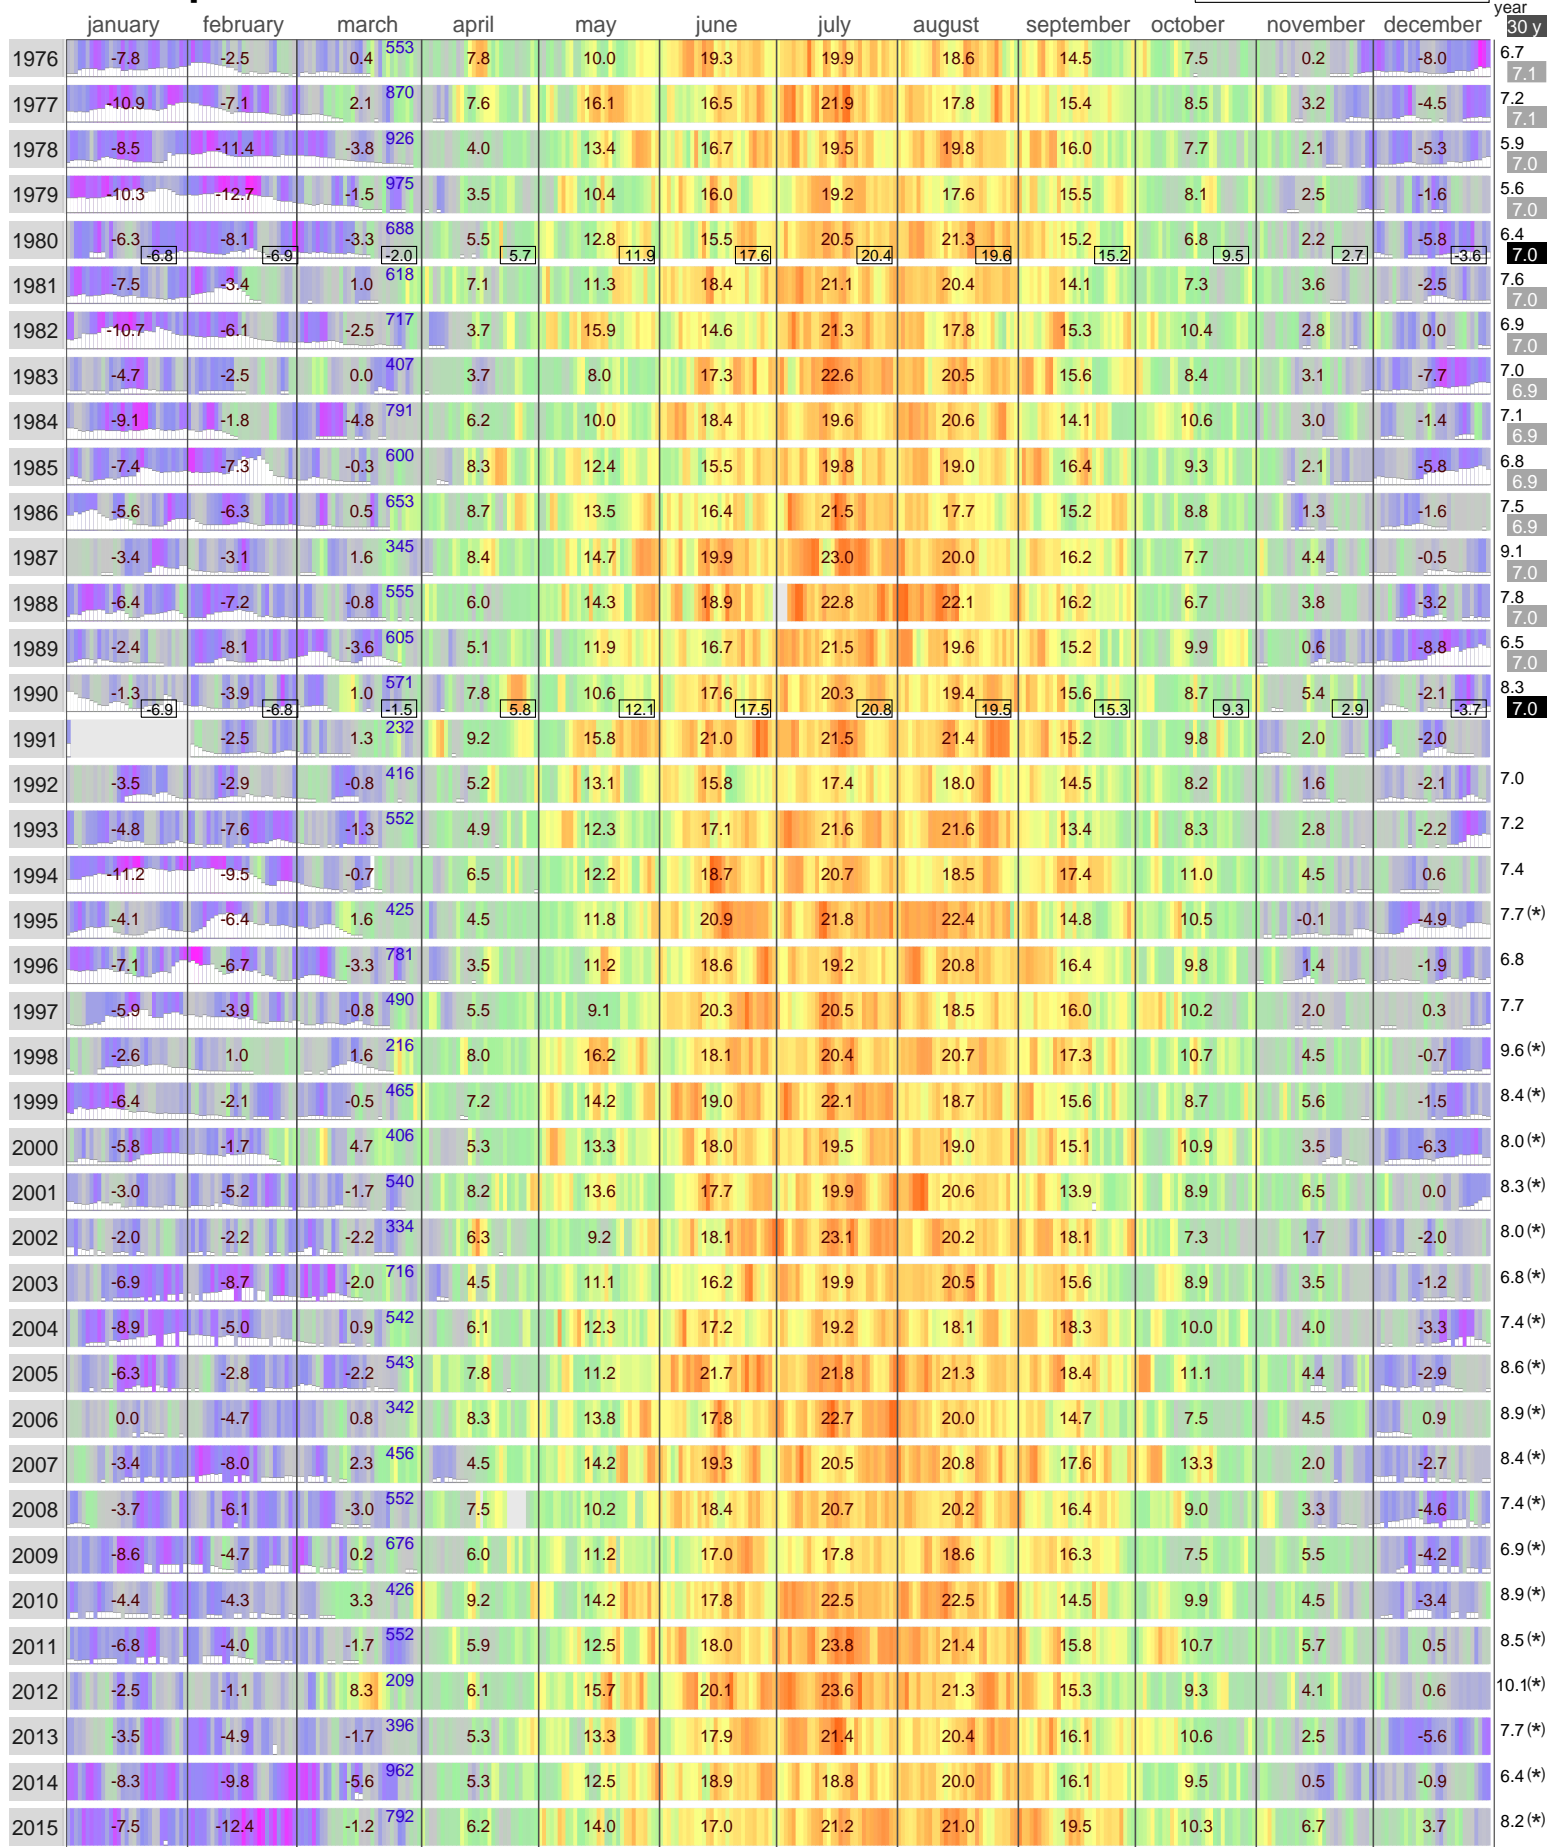

# Mean Temperature

## TRAVERSE CITY Michigan - United States

WBAN: Height: 44.73 N  
14850 188 m 85.58 W 

2016 15.6 13 2009 18.3 26 2000 30.6 21 2012 31.1 22 1980 50.0 7 2004 36.7 17 1994 37.8 31 2006 36.7 2 1988 33.9 10 1983 31.1 7 2007 26.7 30 2005 17.8 3 2012  
 5.0 30 1988 10.0 26 2000 16.7 21 2012 20.6 16 2002 20.6 20 2012 26.1 15 1994 25.0 4 1999 23.9 3 1988 22.8 6 2007 21.7 3 2005 16.7 5 2015 10.6 5 2001  
 -18.3 18 1994 -18.3 17 1979 -13.2 2 2014 -5.0 4 1982 4.4 3 1976 10.6 12 1985 14.4 1 1979 12.8 29 1982 7.2 22 1995 2.2 26 1976 -9.4 29 1976 -15.0 30 1976  
 -23.9 17 1982 -38.3 17 1979 -20.6 8 1996 -3.9 15 2008 1.7 1 1976 7.8 5 1997 10.0 1 1976 11.1 1 1976 5.6 1 1976 1.1 16 1976 -15.0 29 1976 -32.2 29 1976

Hellmann Winter Number  ↑ Snow depth indicated. Maximum snow depth 41 inch (104 cm) on February, 19 1985 \* Data snow depth not complete

Daily data taken from: [NOAA National Climatic Data Center](#)

Background color: daily mean temperature °C

Monthly averages taken from the Monthly Summaries of the Global Historical Climatology Network - Daily (GHCN-D) NOAA National Climatic Data Center.