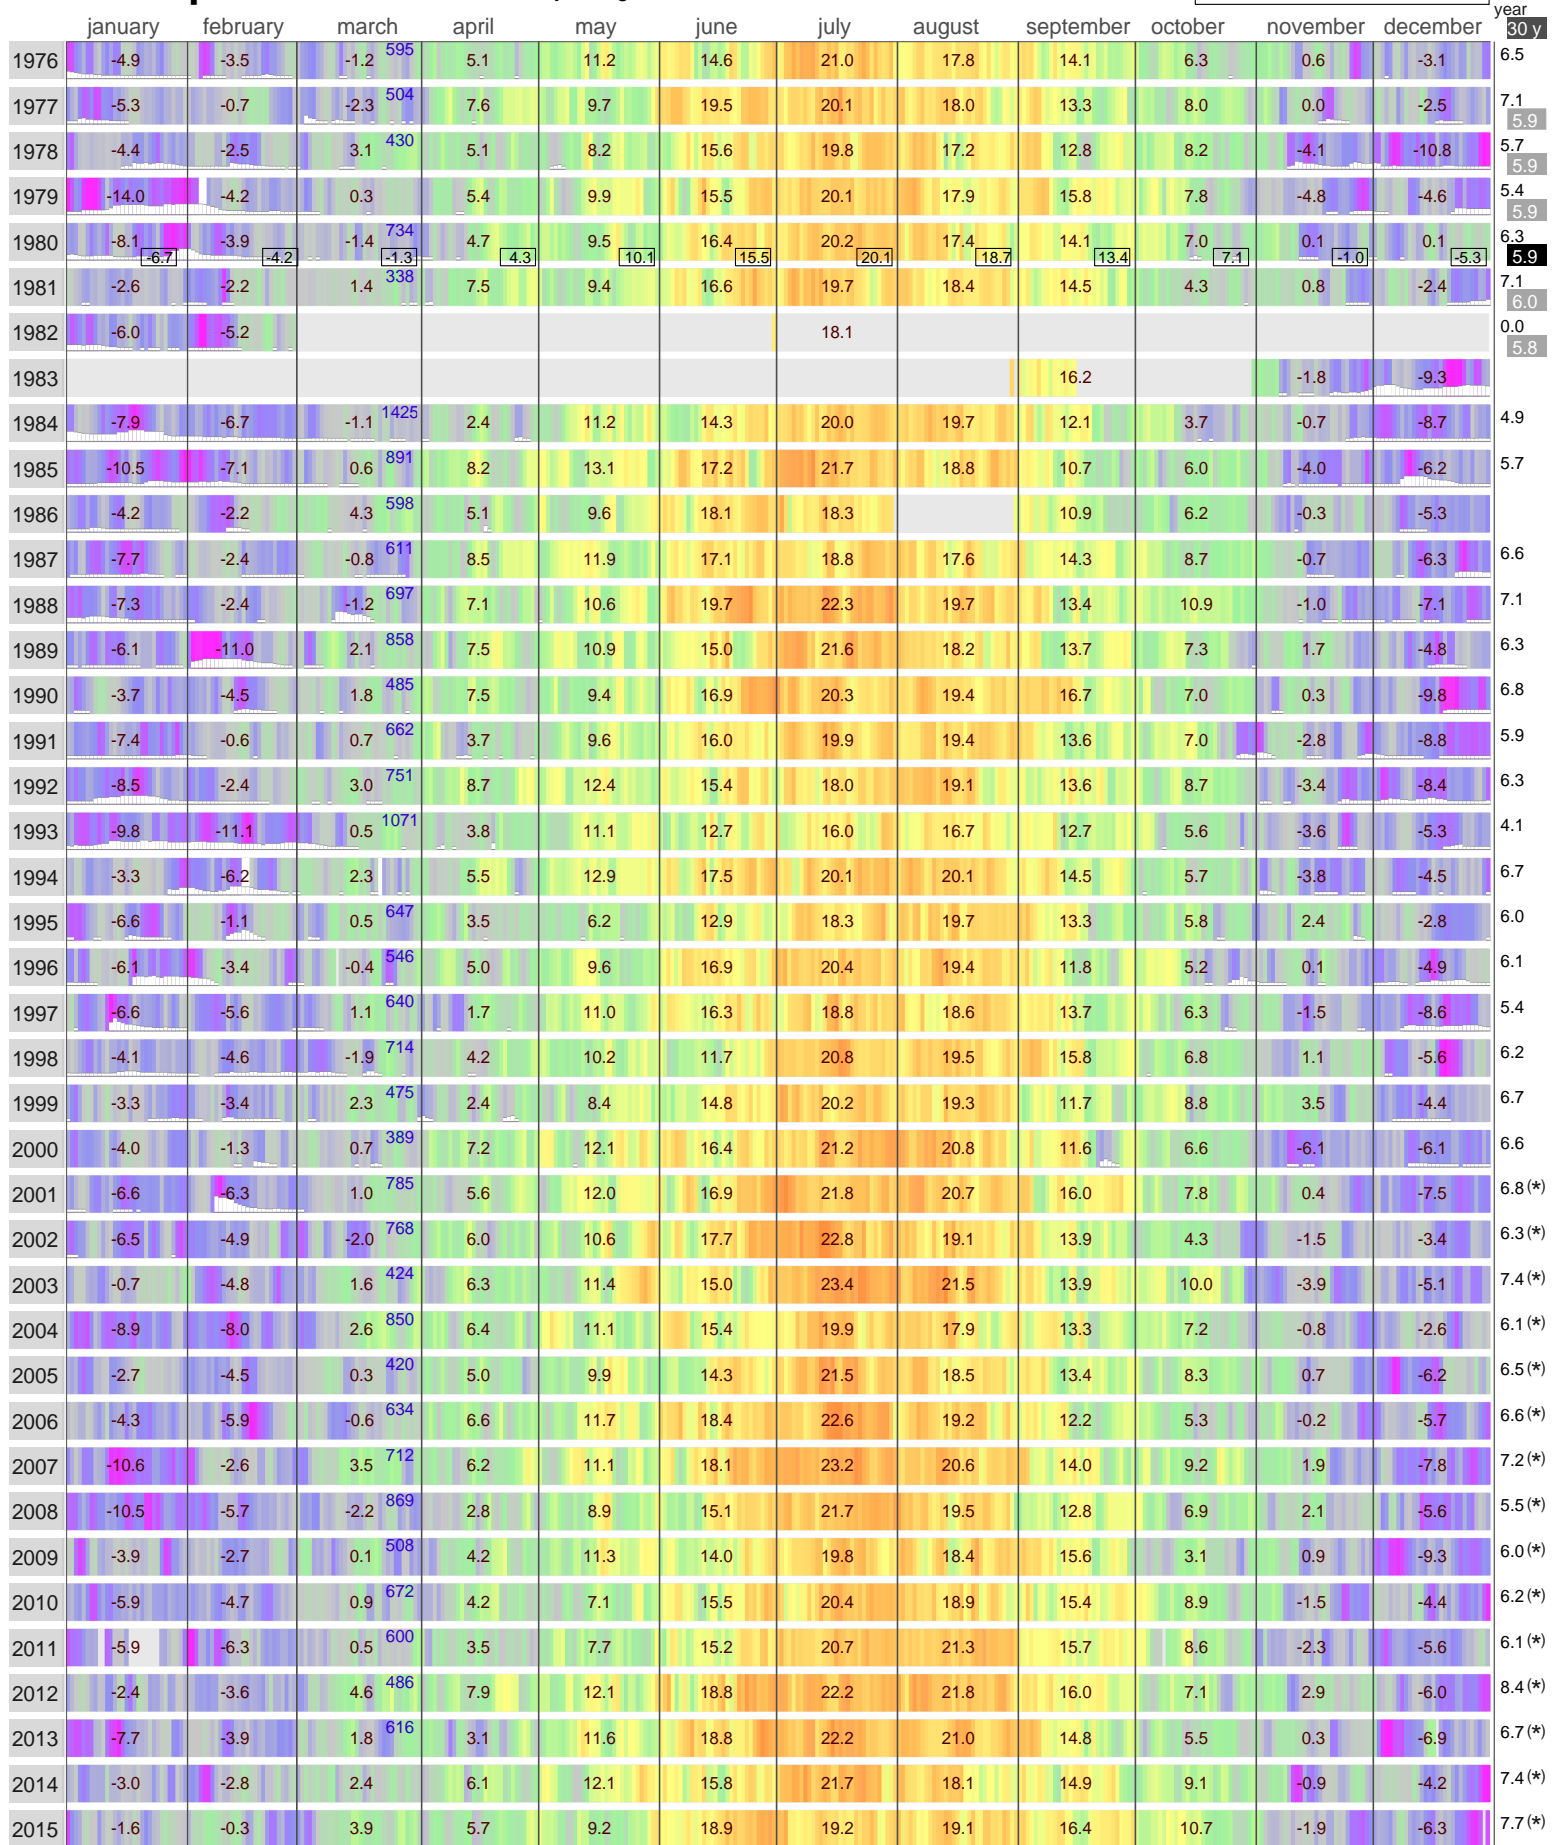

Mean Temperature

ROCK SPRINGS Wyoming - United States

WBAN: Height: 41.60 N
24027 2055 m 109.07W 

2016	12.2 10 1990	15.6 20 1977	22.2 31 2012	26.1 20 1989	32.2 31 2002	35.0 24 1988	36.7 13 2002	35.6 14 2003	31.7 4 1995	29.4 28 2007	18.9 4 1977	14.4 16 2013	in
	2.8 31 2003	2.2 24 1986	8.3 25 2012	10.0 16 1985	14.4 29 2003	18.9 25 1988	18.9 11 1985	18.9 6 2012	17.8 5 1998	12.8 1 2015	6.7 7 2006	3.3 16 2013	40
2017	-22.8 12 1997	-26.1 4 1989	-11.1 24 1996	-7.7 9 2013	1.1 6 1978	4.4 8 1979	15.6 23 1993	8.9 14 1978	-3.9 23 2000	-11.1 30 1991	-15.6 2 1991	-27.2 20 1990	years
	-23.3 1 1976	-26.7 2 1989	-18.3 24 1996	-15.0 11 1997	-1.7 1 1976	3.9 1 1976	13.3 1 1976	2.8 14 1978	-7.2 23 2000	-6.7 24 2012	-22.2 26 1976	-25.5 30 2014	

Hellmann Winter Number  Snow depth indicated. Maximum snow depth 22 inch (56 cm) on February, 8 2001 * Data snow depth not complete

Daily data taken from: [NOAA National Climatic Data Center](#) Background color: daily mean temperature °C Monthly averages taken from the Monthly Summaries of the Global Historical Climatology Network - Daily (GHCN-D) NOAA National Climatic Data Center.