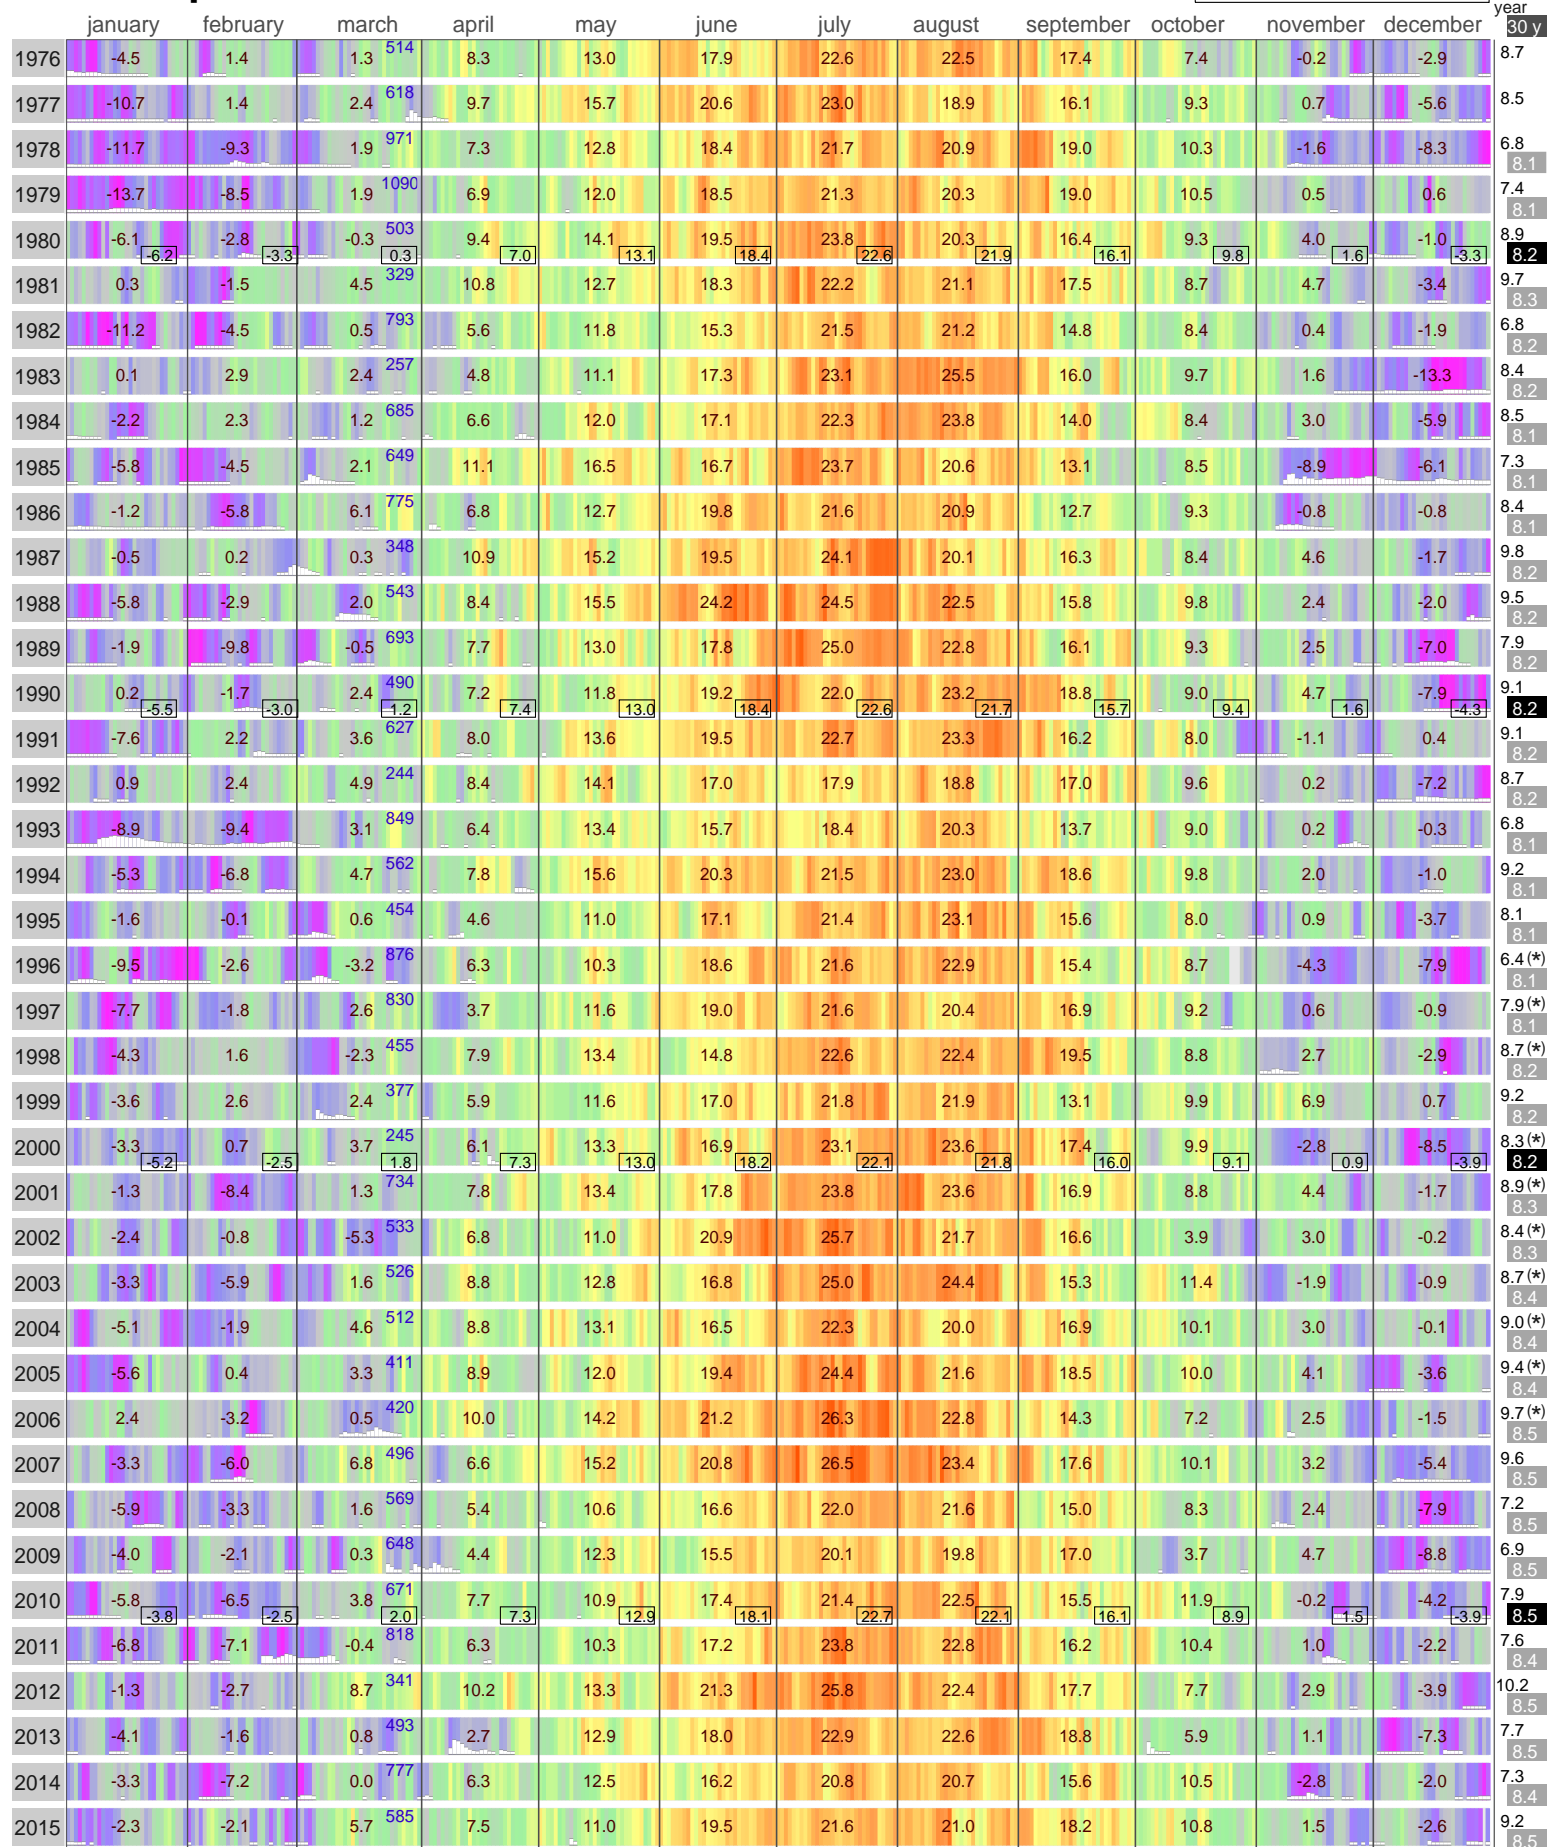

# Mean Temperature

## RAPID CITY South Dakota - United States

WBAN: Height: 44.05 N  
24090 964 m 103.07W 

Extremes	^Tx	^Tn	vTx	vTn	in	40	years																																
	24.4	12	1987	23.9	27	1988	28.9	15	2015	33.9	22	1989	34.4	29	2003	42.8	29	2002	43.9	15	2006	41.7	13	2007	40.0	6	1978	35.6	2	2011	28.3	7	1999	21.7	11	2014			
	5.0	11	1995	5.0	7	2015	8.3	22	2009	15.0	22	1989	17.8	28	2010	23.3	21	1988	23.9	8	1985	21.7	1	1987	20.0	7	1991	13.9	5	2011	8.9	7	2006	4.4	27	1980			
	-22.2	29	1996	-27.8	2	1989	-17.2	3	1989	-8.2	9	2013	1.7	2	2008	6.7	9	1995	15.0	21	1978	10.6	24	1992	1.1	28	1985	-8.9	30	1991	-18.9	30	1985	-26.1	29	1990			
	-25.0	7	1976	-31.1	2	1989	-17.8	1	1989	-11.1	7	1997	0.6	1	1976	6.1	3	1993	11.1	1	1976	11.1	1	1976	7.2	24	1992	-1.1	24	1984	-11.1	28	1991	-22.8	26	1985	-26.1	9	1977

Hellmann Winter Number  ↑ Snow depth indicated. Maximum snow depth 20 inch ( 51 cm) on April, 10 2013 \* Data snow depth not complete

Daily data taken from: [NOAA National Climatic Data Center](#)

Background color: daily mean temperature °C

Monthly averages taken from the Monthly Summaries of the Global Historical Climatology Network - Daily (GHCN-D) NOAA National Climatic Data Center.