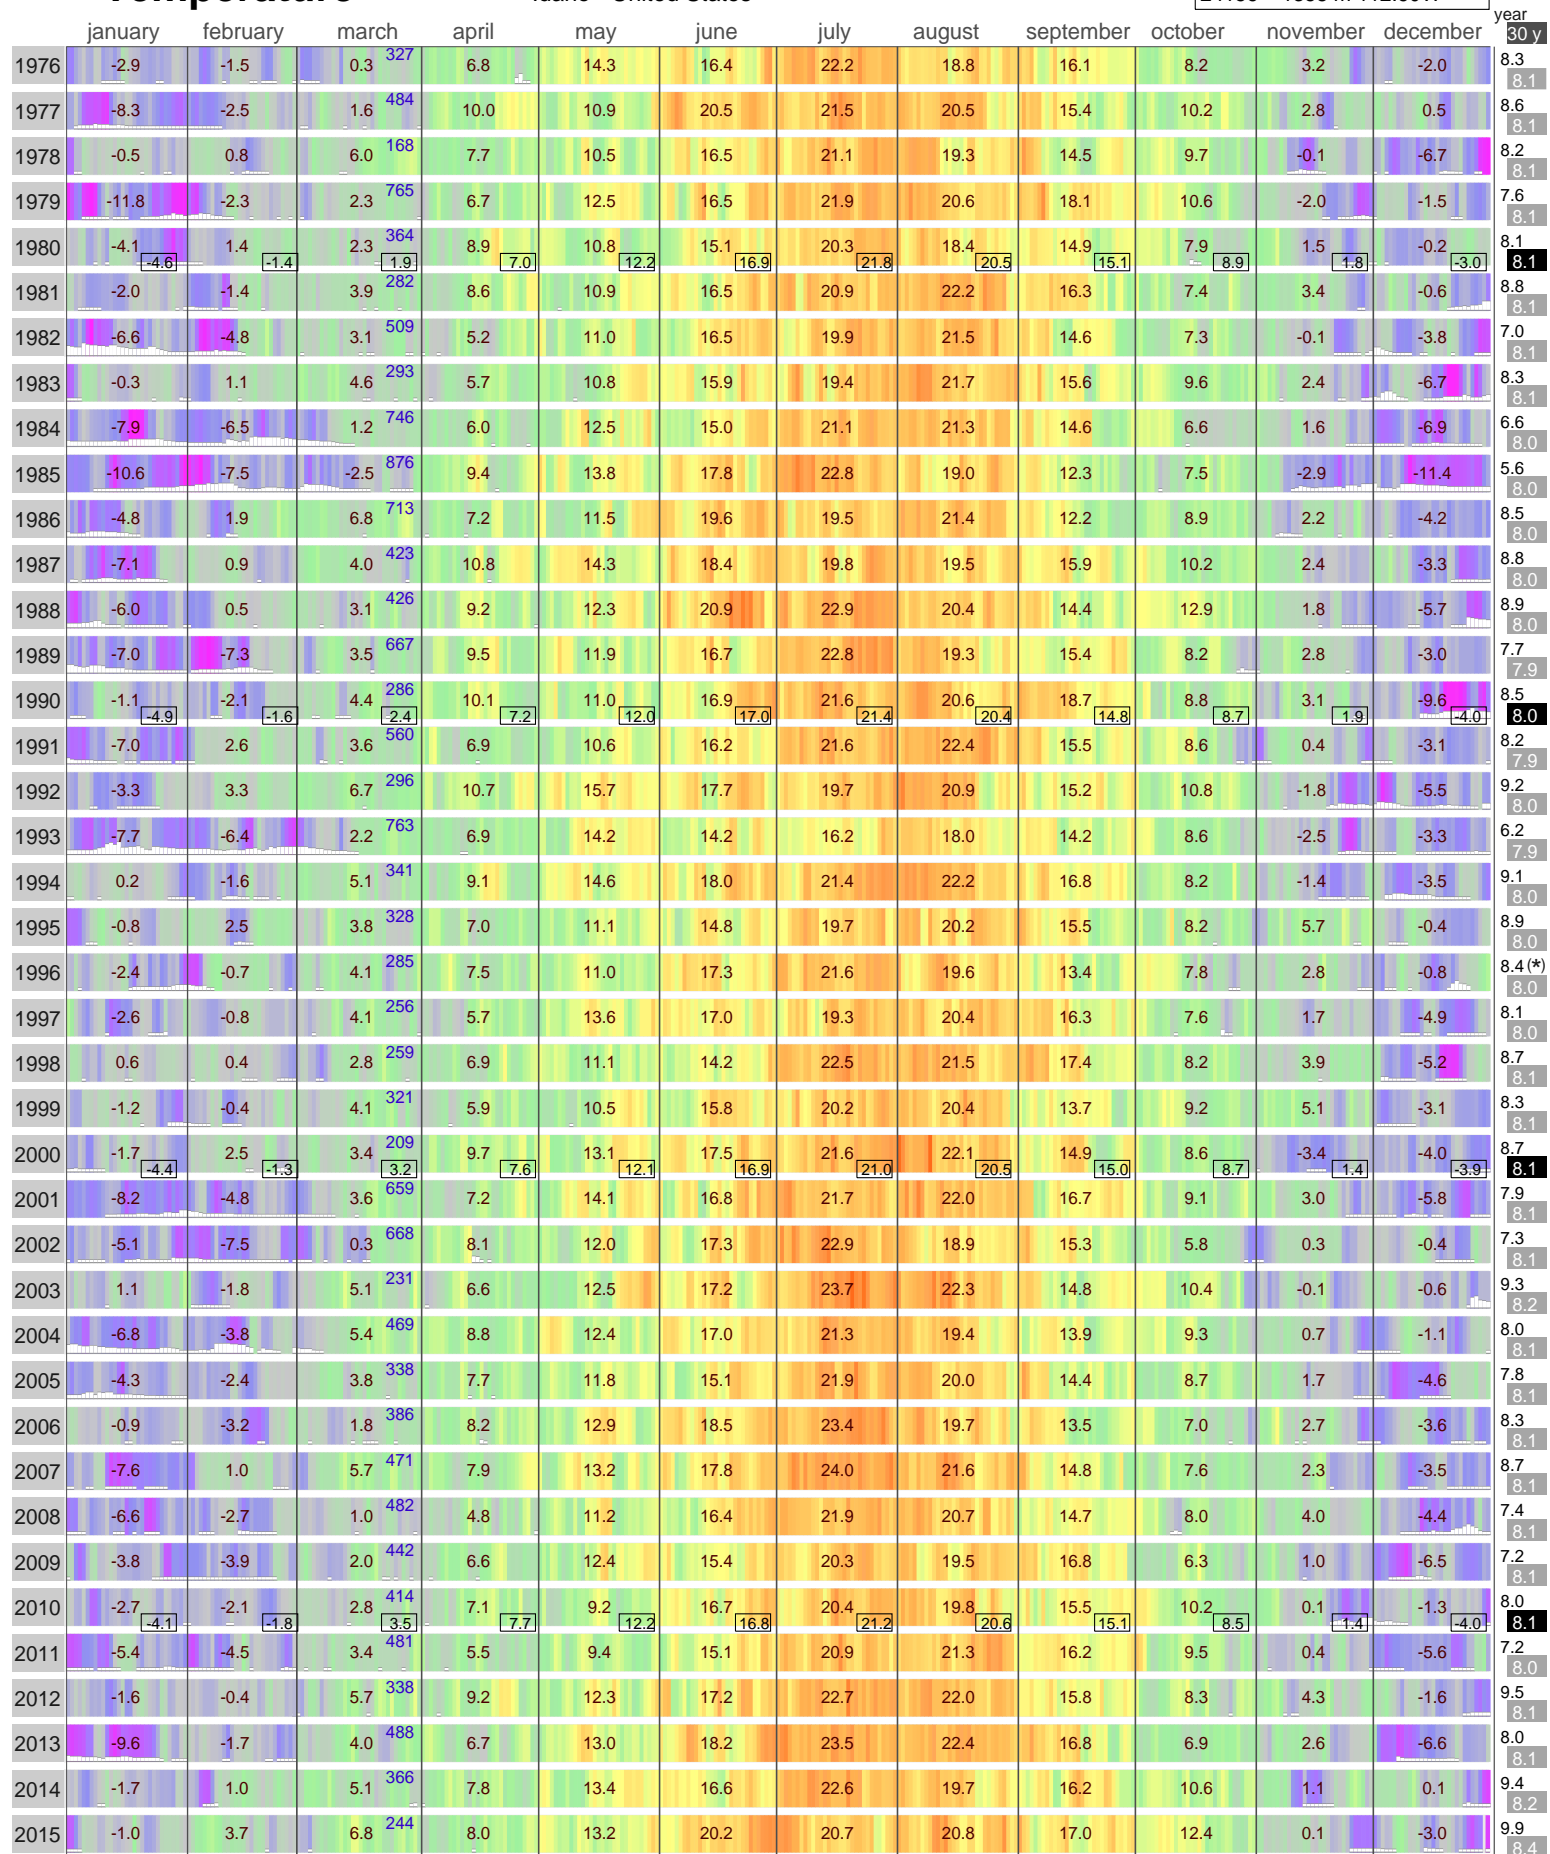

Mean Temperature

POCATELLO
Idaho - United States

WBAN: Height: 42.92 N
24156 1358 m 112.60W 

Extremes

^Tx	15.6	31	2003	18.3	29	1992	23.9	28	1986	30.0	29	1992	36.1	28	2003	39.4	25	1988	40.0	22	2000	40.0	8	1990	36.7	5	1976	32.8	1	1992	23.9	6	1999	17.8	1	1995
^Tn	8.3	1	1997	6.7	24	1986	9.4	16	2015	13.3	21	1980	15.6	30	2003	21.7	23	1988	22.8	21	2003	23.9	2	2000	19.4	8	1979	15.0	2	2011	11.7	7	2006	7.2	31	1996
∇Tx	-18.3	31	1985	-18.9	1	1985	-6.1	1	2002	1.1	1	1999	3.9	11	1983	8.3	6	2007	15.6	23	1993	15.0	24	1989	7.8	30	1986	-5.0	31	2002	-12.8	25	1993	-22.8	21	1990
∇Tn	-25.0	10	1977	-22.8	2	1979	-10.0	1	1976	-0.6	1	1976	2.2	2	1976	5.0	6	2007	12.2	1	1976	7.2	24	1989	6.7	1	1976	-6.1	30	2002	-12.8	26	1976	-23.3	29	1978

Hellmann Winter Number ↑ Snow depth indicated. Maximum snow depth 17 inch (43 cm) on January, 5 1982 * Data snow depth not complete

Daily data taken from: [NOAA National Climatic Data Center](#)

Background color: daily mean temperature °C

Monthly averages taken from the Monthly Summaries of the Global Historical Climatology Network - Daily (GHCN-D) NOAA National Climatic Data Center.