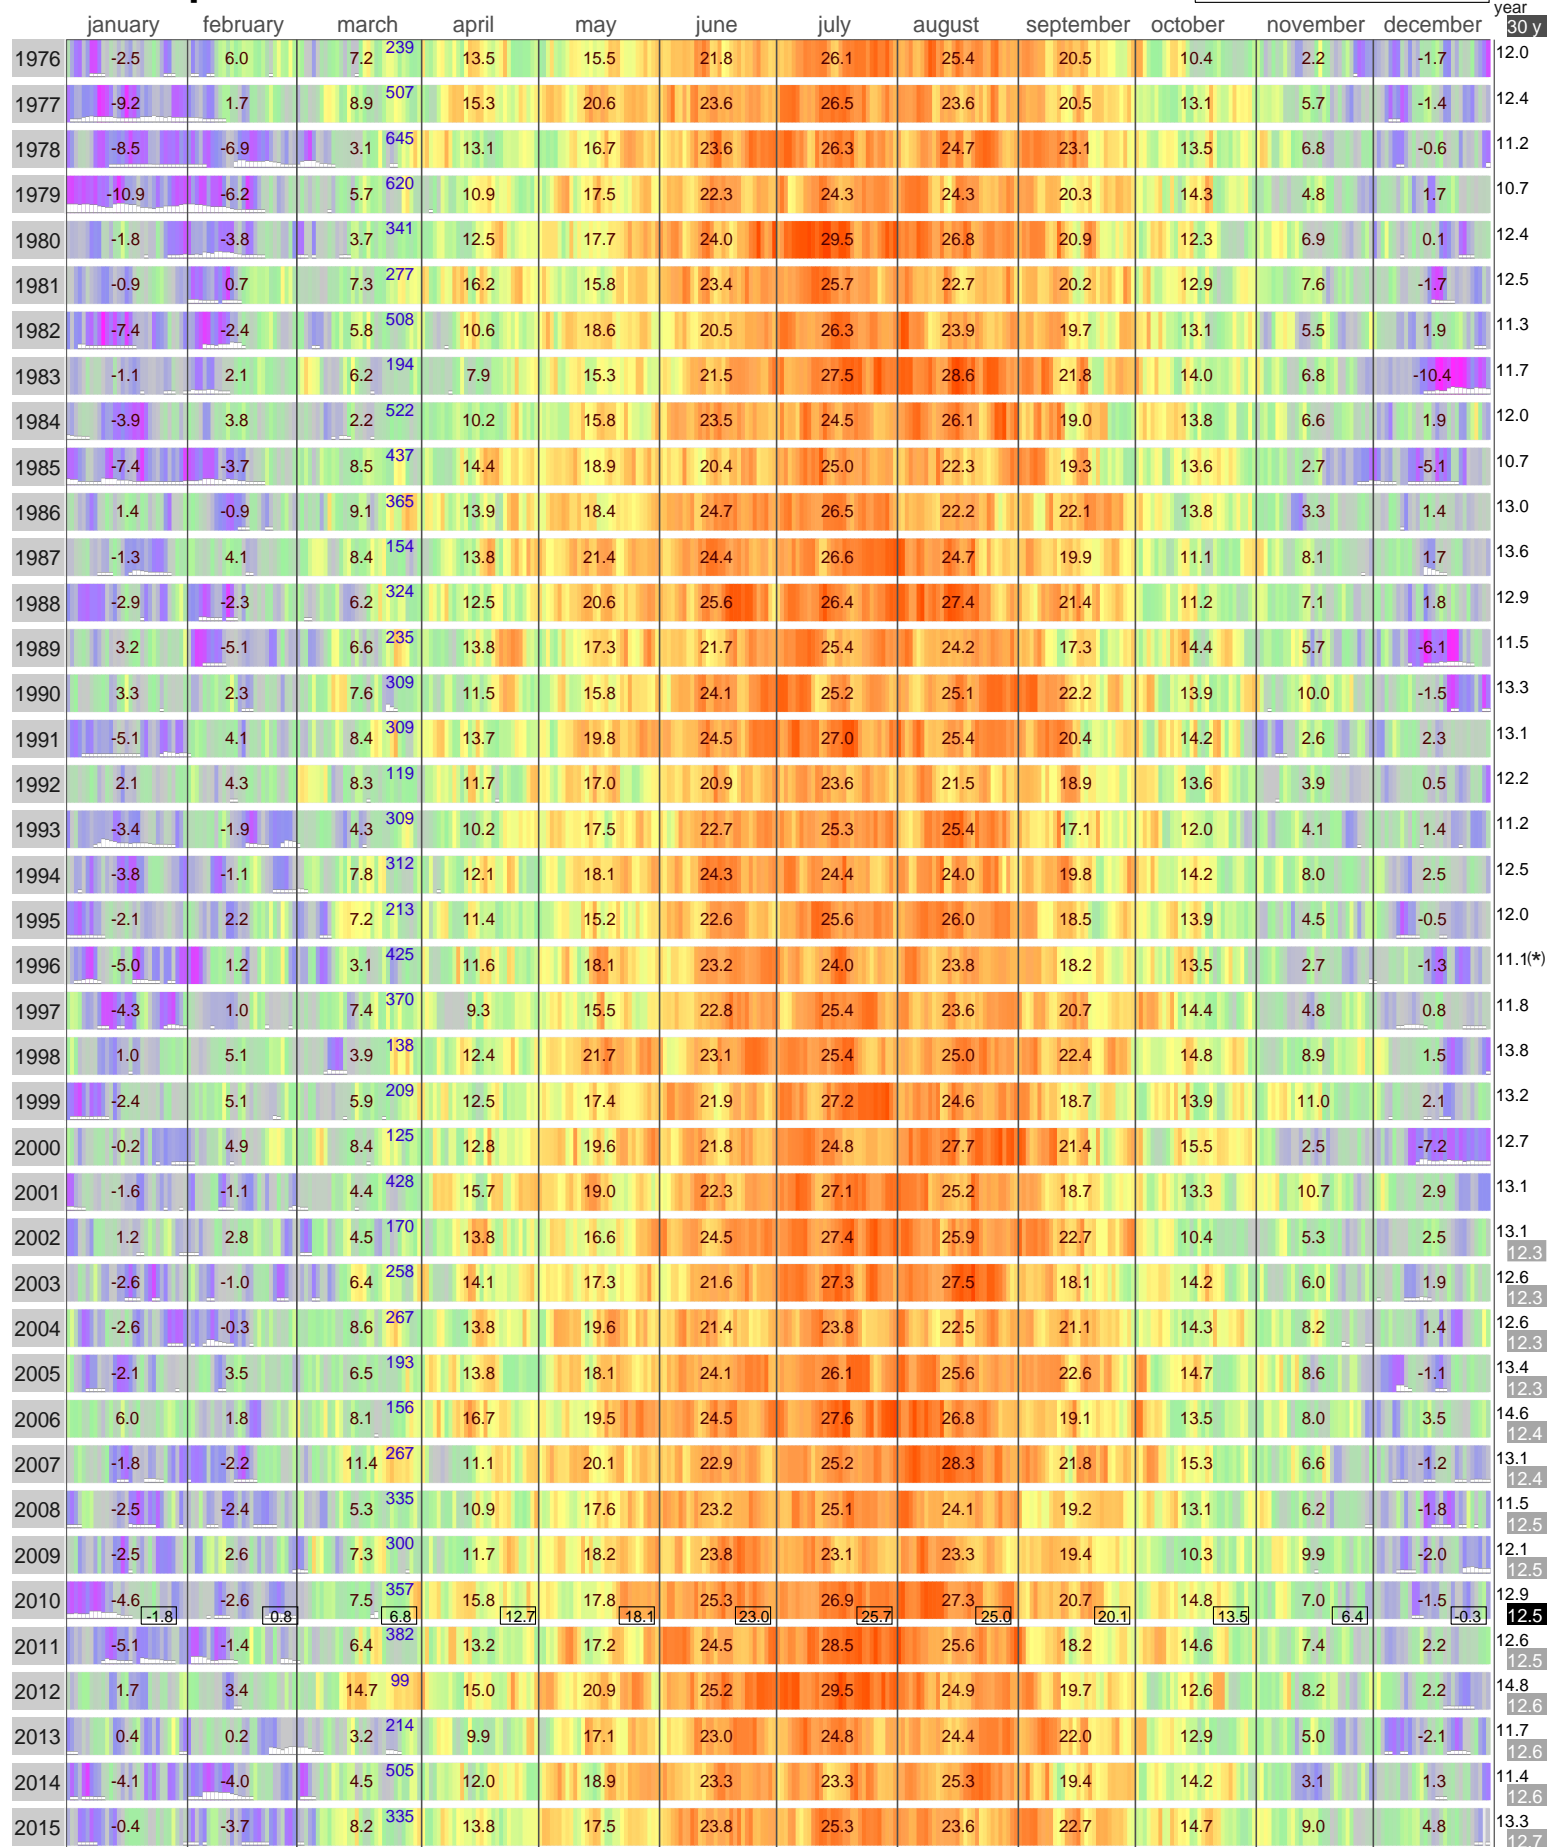

Mean Temperature

KANSAS CITY Missouri - United States

WBAN: 3947 Height: 39.30 N 313 m 94.73 W 

Extremes	^Tx	23.3	28	2013	25.6	28	2006	30.0	29	1986	33.9	29	1987	35.0	30	1998	40.6	27	1980	41.7	21	1974	42.8	29	1984	41.1	2	2000	35.0	2	2006	27.8	3	1978	23.3	5	2001	in
^Tn	11.7	16	1990	11.1	25	1996	18.9	18	2012	22.2	18	2002	23.9	30	1989	26.1	27	1980	28.3	1	1980	27.8	1	2006	26.7	1	2011	23.9	3	2005	18.3	10	2012	15.6	28	1984	40	
vTx	-20.6	10	1982	-16.7	4	1989	-14.9	2	2014	-0.6	2	1975	3.9	3	2013	15.0	4	1993	17.8	6	1979	17.2	15	1979	9.4	29	1985	1.7	30	1993	-8.3	28	1976	-22.2	22	1989		
vTn	-25.0	1	1974	-18.3	6	1978	-18.3	3	1978	-7.2	2	1975	0.6	2	2013	11.1	1	1974	17.8	1	1974	13.9	28	1974	1.1	26	1984	-6.1	30	1993	-17.2	28	1976	-26.1	18	1983	years	

Hellmann Winter Number ↑ Snow depth indicated. Maximum snow depth 12 inch (31 cm) on January, 14 1979 * Data snow depth not complete

Daily data taken from: [NOAA National Climatic Data Center](#) Background color: daily mean temperature °C Monthly averages taken from the Monthly Summaries of the Global Historical ClimatologyNetwork - Daily (GHCN-D) NOAA National Climatic Data Center.