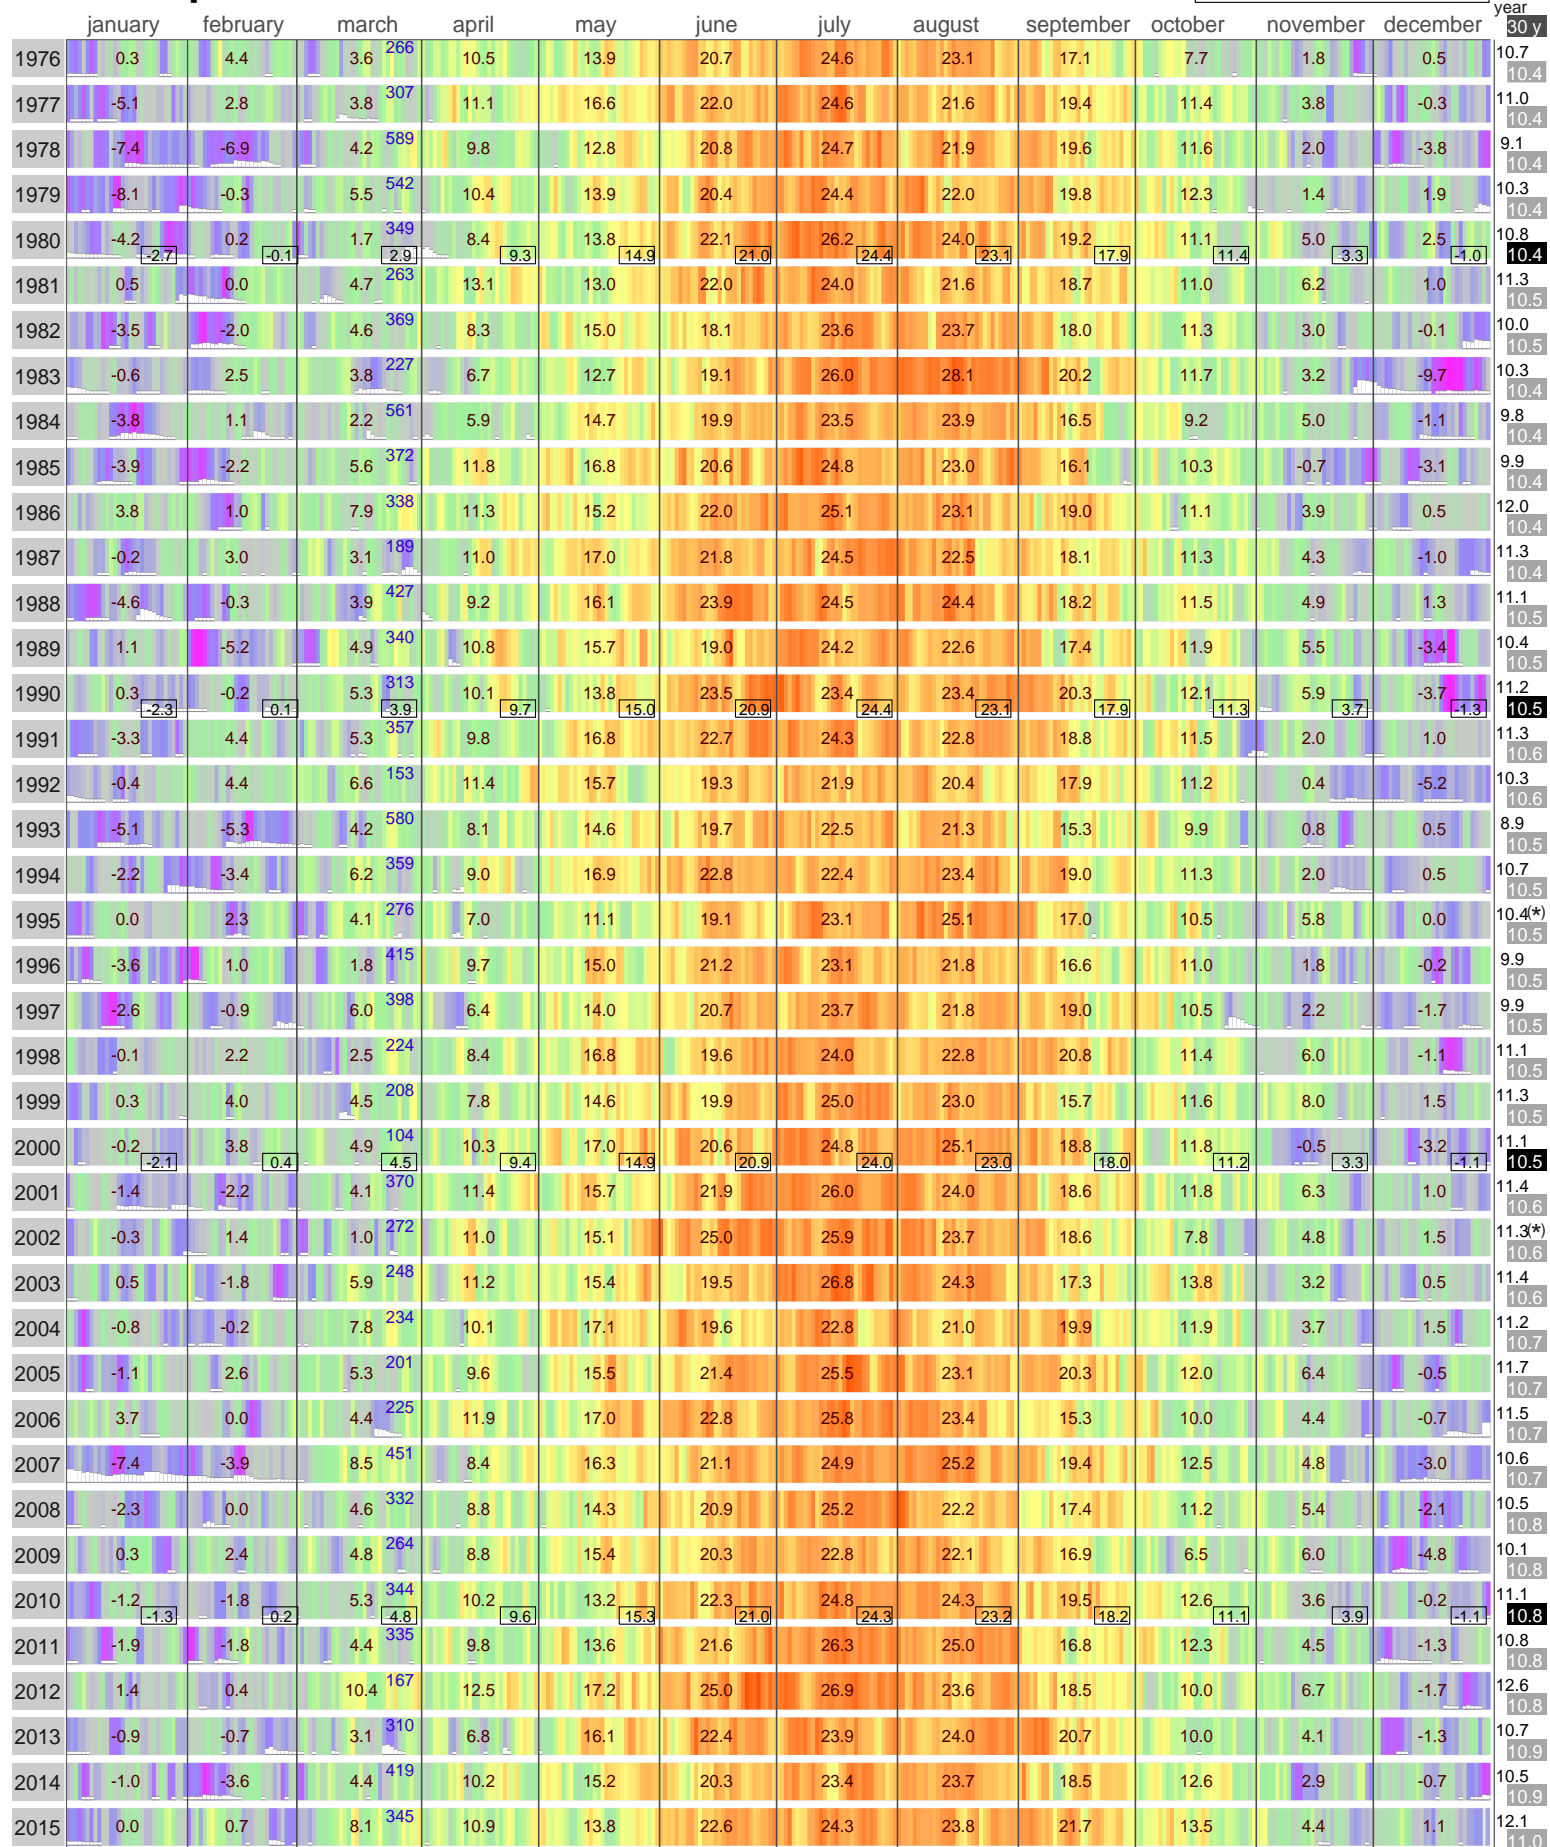

Mean Temperature

GOODLAND
Kansas - United States

WBAN: Height: 39.37 N
23065 1114 m 101.70W 

Extremes	^Tx	^Tn	vTx	vTn																															
26.1	27	2015	27.2	28	2006	31.7	16	2015	35.6	22	1989	40.0	31	2002	43.3	26	2012	42.8	20	2005	40.6	16	1983	38.3	5	2010	34.4	12	1975	28.9	6	1980	26.1	17	1980
2.8	9	2002	7.8	9	1976	10.6	22	2009	13.3	10	1977	19.4	20	2005	22.8	27	2012	23.9	17	2003	23.3	2	2008	22.8	8	2013	17.2	6	2007	9.4	17	1981	6.7	13	2014
-16.1	30	1996	-22.2	4	1989	-12.7	2	2014	-6.7	1	1975	2.8	6	1978	7.2	4	1998	16.1	24	2004	15.0	3	1978	0.6	29	1985	-5.6	30	1991	-12.2	27	1976	-21.1	21	1990
-18.9	1	1974	-24.4	4	1989	-16.1	4	1976	-11.7	1	1975	-1.1	6	1978	6.1	1	1974	12.8	1	1974	13.9	1	1974	-1.1	28	1984	-10.6	30	1991	-13.3	29	1974	-22.2	20	1983

Hellmann Winter Number ↑ Snow depth indicated. Maximum snow depth 20 inch (51 cm) on December, 31 2006 * Data snow depth not complete

Daily data taken from: [NOAA National Climatic Data Center](#)

Monthly averages taken from the Monthly Summaries of the Global Historical Climatology Network - Daily (GHCN-D) NOAA National Climatic Data Center.