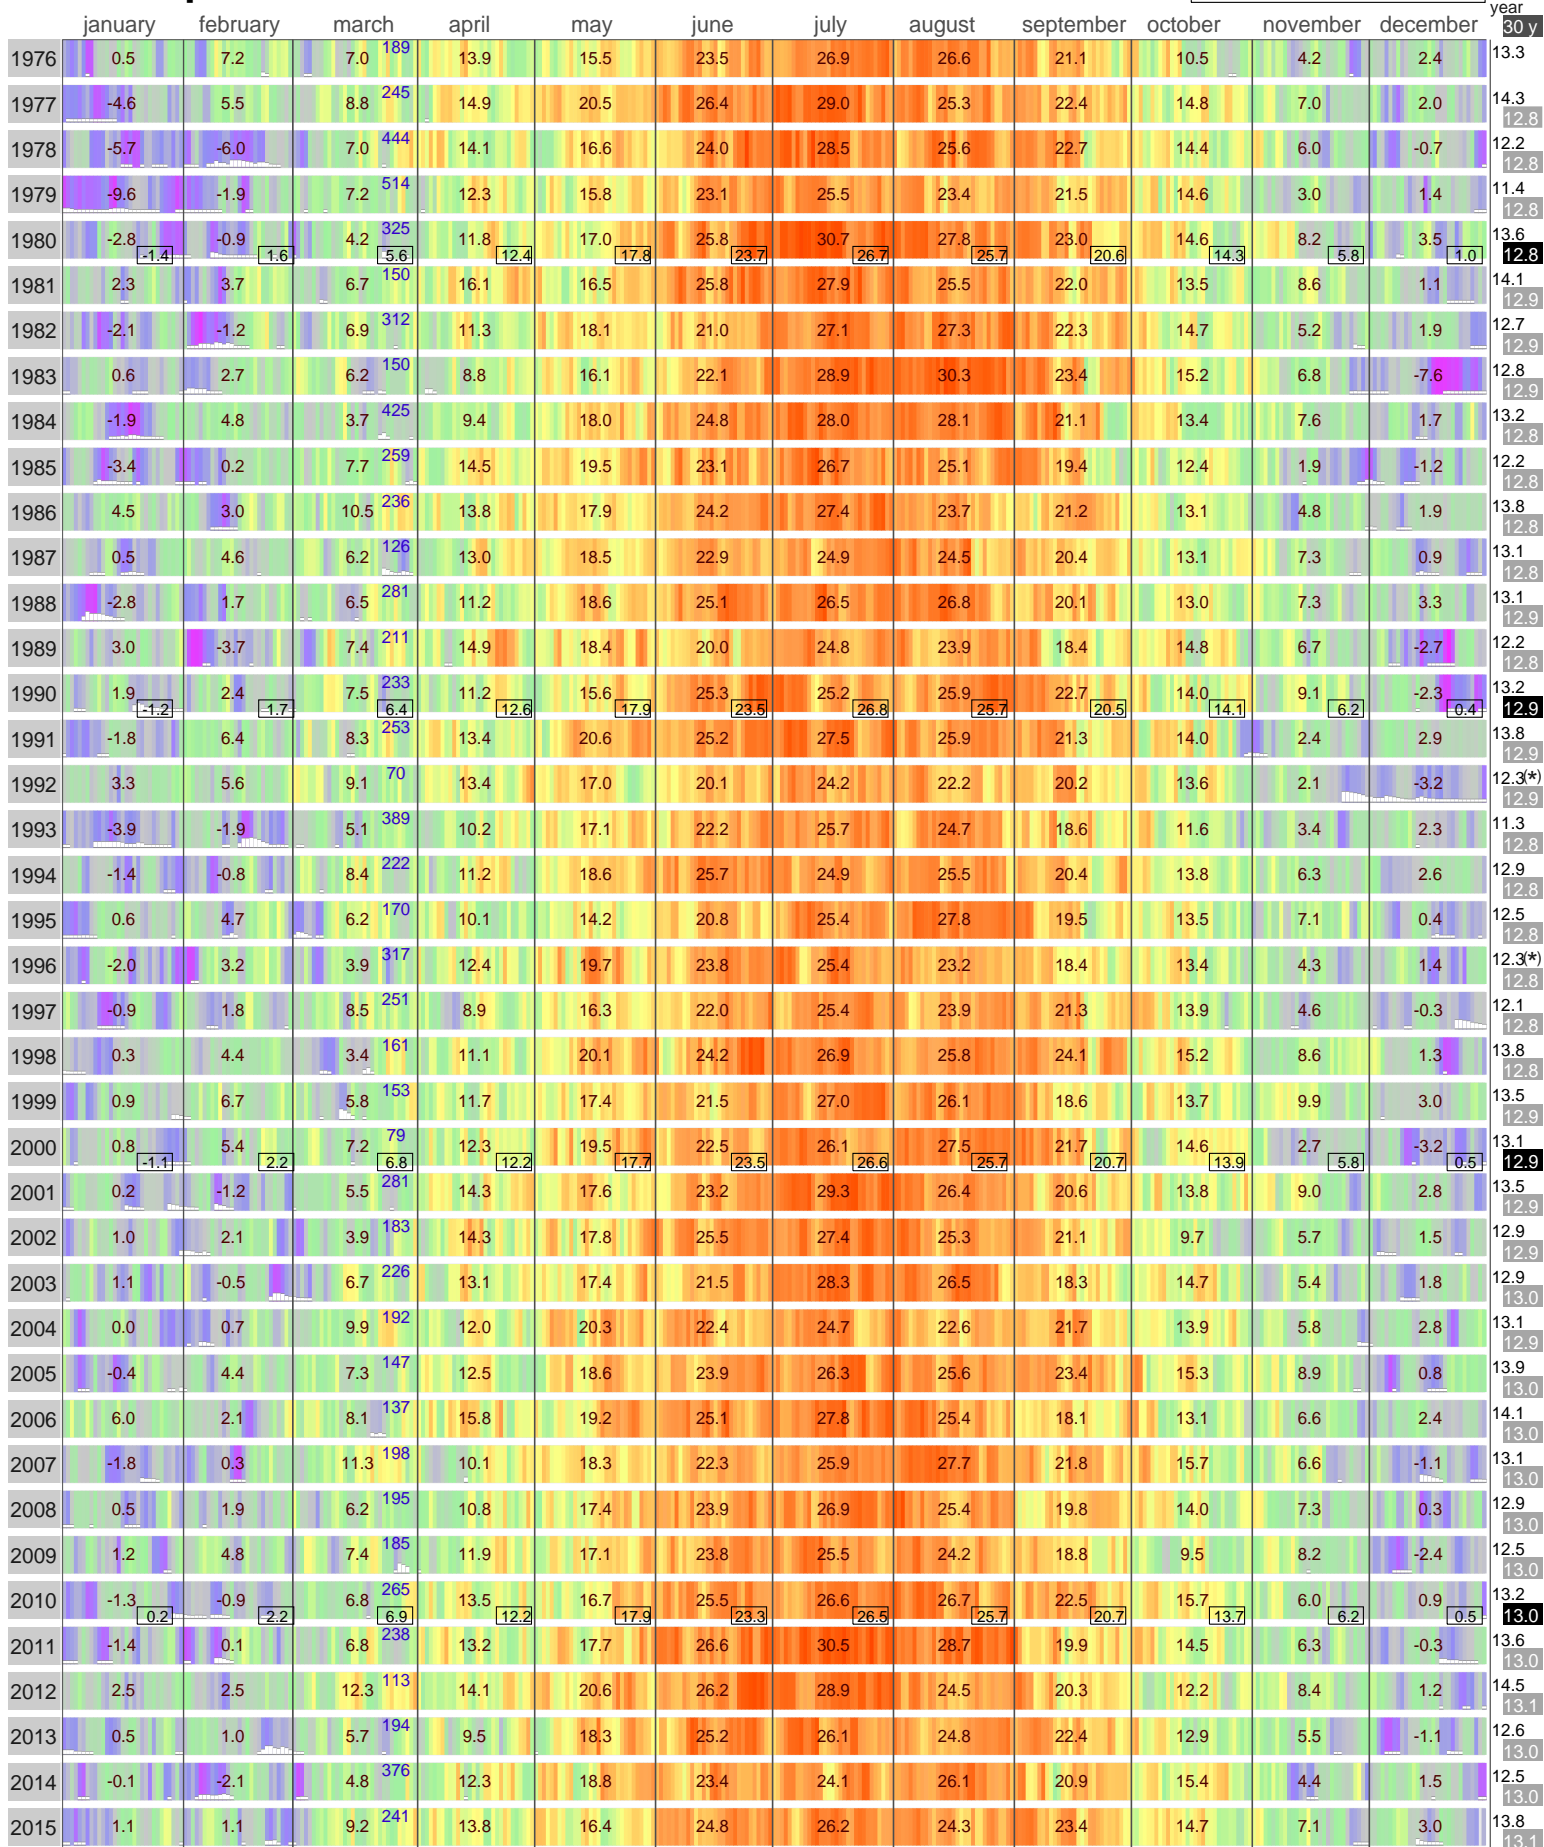

Mean Temperature

DODGE CITY Kansas - United States

WBAN: Height: 37.77 N
13985 787 m 99.97 W

Extremes	26.7 31 1989	29.4 28 2006	33.9 10 1989	37.8 22 1989	41.1 29 2011	43.9 27 2012	42.8 8 1978	42.2 4 2008	41.7 1 2011	36.7 3 2006	32.8 8 1980	24.4 17 1980
^Tx	6.1 16 2004	8.3 22 2000	14.4 25 2004	18.9 24 1989	22.8 29 1989	26.1 25 1978	27.2 12 1978	25.6 15 1983	25.6 1 2011	22.2 3 2005	14.4 1 1983	13.3 28 1984
^Tn	-15.0 1 1974	-17.8 4 1989	-14.9 2 2014	-2.2 11 1997	6.7 3 1978	13.9 22 1989	16.7 17 2014	15.6 23 1987	3.3 29 1985	-5.0 30 1991	-8.3 27 1976	-20.0 21 1983
vTx	-20.6 1 1974	-17.8 16 1979	-16.7 1 1980	-7.2 1 1975	5.0 2 1978	10.0 1 1974	13.3 12 1987	11.7 23 1987	-0.6 29 1985	-7.8 30 1991	-15.0 27 1976	-20.0 18 1983
vTn												

Hellmann Winter Number ↑ Snow depth indicated. Maximum snow depth 14 inch (36 cm) on March, 13 1999 * Data snow depth not complete

Daily data taken from: [NOAA National Climatic Data Center](#)

Background color: daily mean temperature °C

Monthly averages taken from the Monthly Summaries of the Global Historical Climatology Network - Daily (GHCN-D) NOAA National Climatic Data Center.