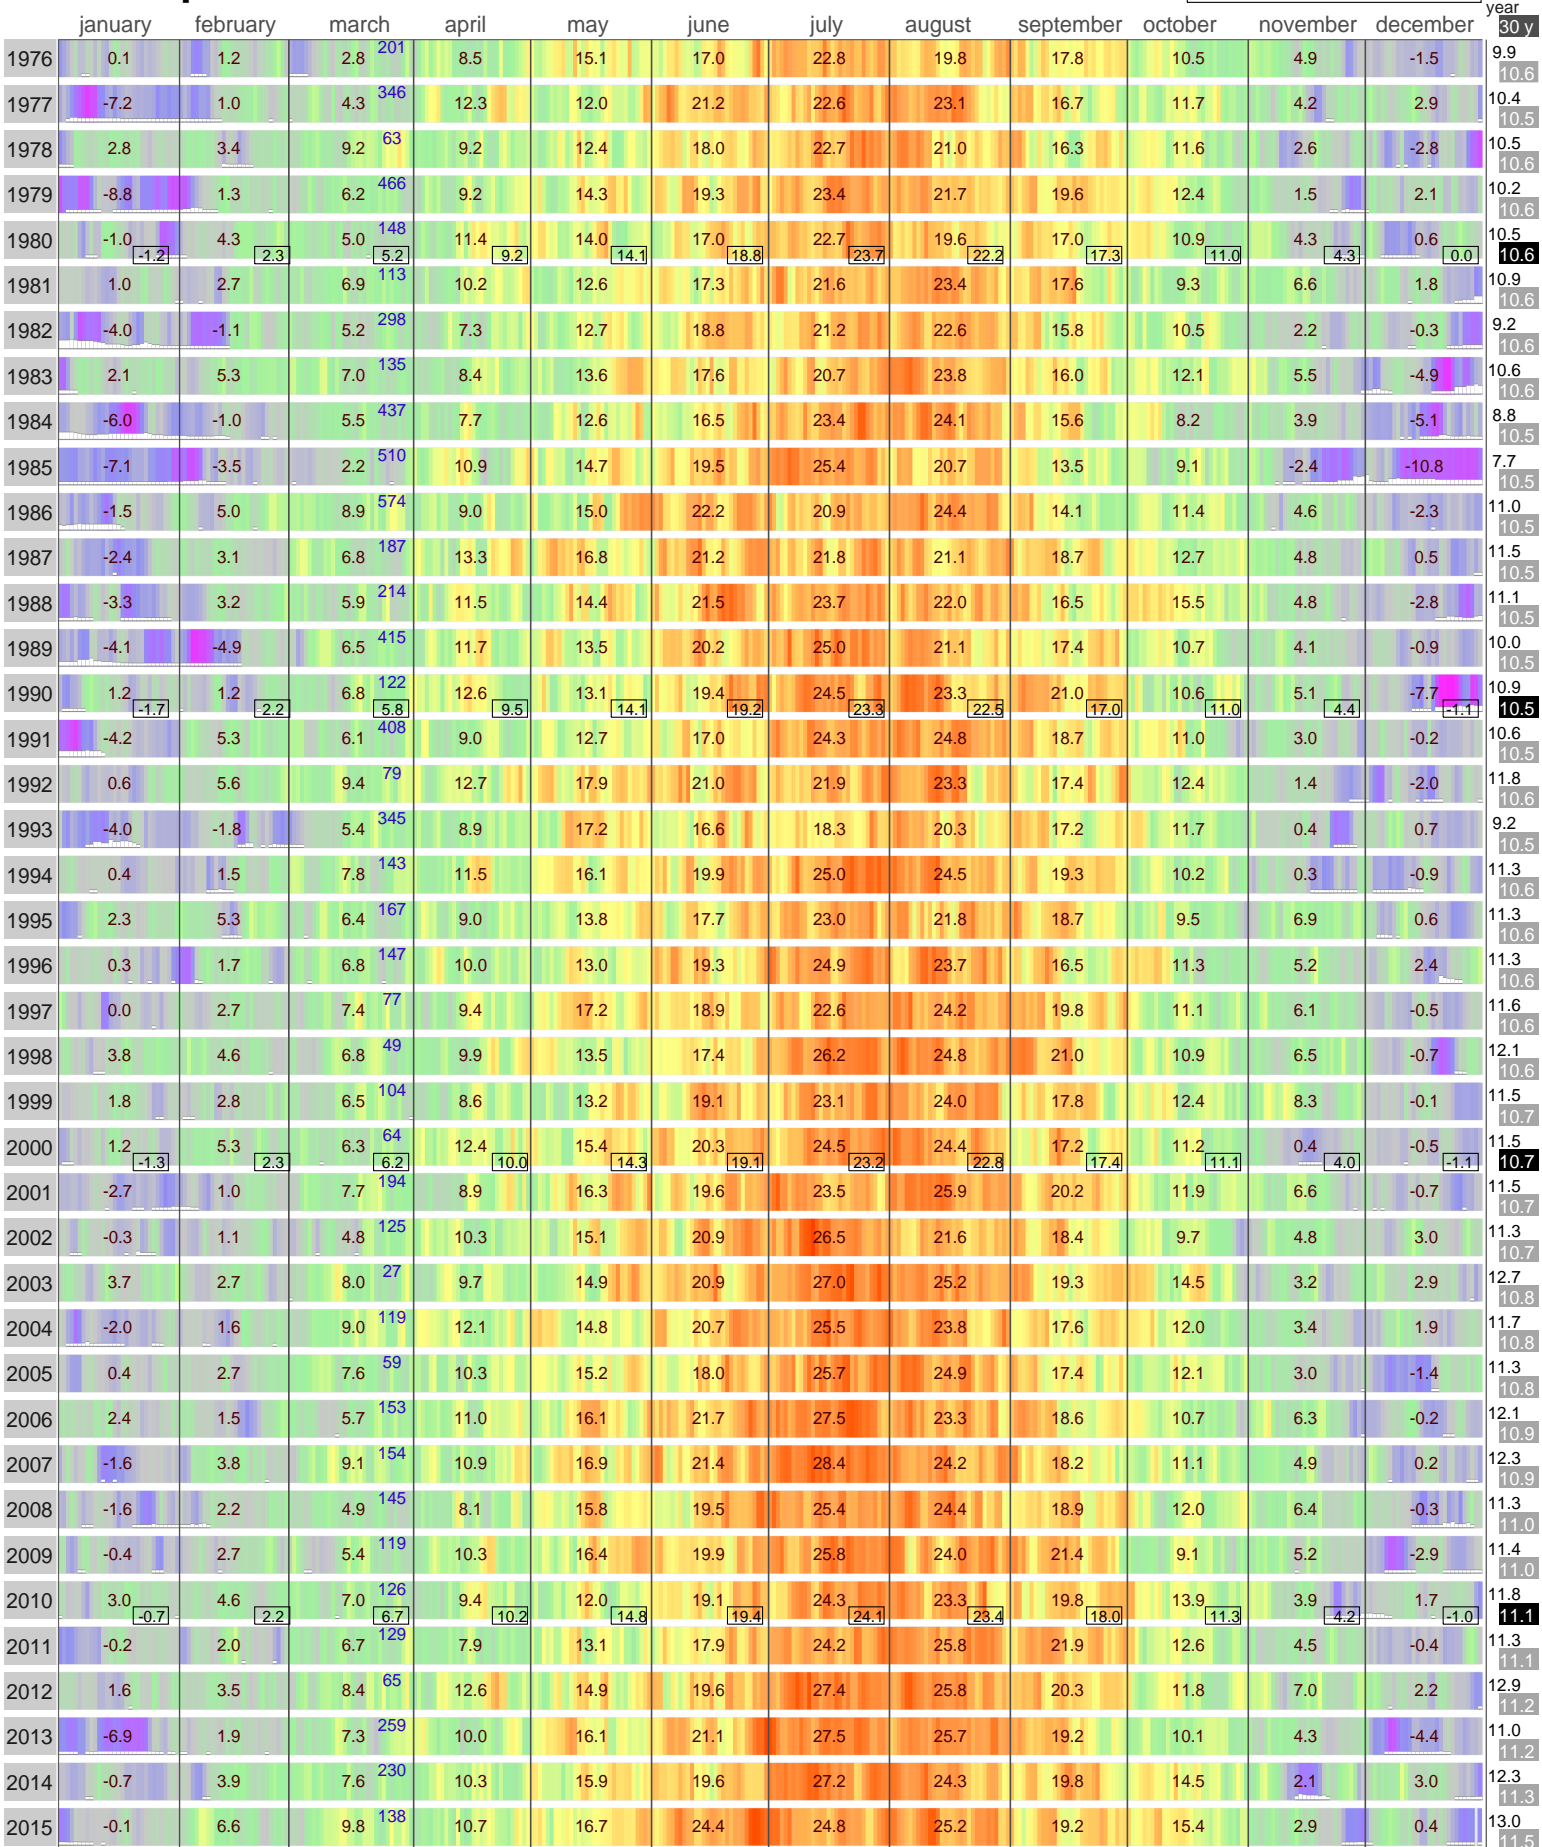

Mean Temperature

BOISE Idaho - United States

WBAN: 24131 Height: 43.57 N 871 m 116.23W

Extremes ^Tx ^Tn vTx vTn	16.1 31 1992 8.9 15 1974 -14.4 8 1977 -25.6 8 1977	21.7 29 1992 10.6 6 2015 -16.1 4 1989 -20.6 1 1979	27.2 29 1978 13.9 13 2003 -2.8 1 1993 -7.8 3 1989	33.3 27 1987 16.1 23 2012 7.2 15 1984 2.8 1 1974	37.2 28 2003 18.3 30 2015 7.2 15 1984 6.7 1 1974	43.3 28 2015 26.1 29 2015 11.7 17 1979 6.7 1 1974	43.3 13 2002 26.1 30 1994 17.8 4 1986 16.7 1 1974	42.8 6 1990 24.4 6 2012 15.0 19 1975 13.3 19 1975	38.3 1 1987 24.4 5 1998 11.1 23 1984 11.1 1 1974	34.4 1 1992 19.4 1 1992 0.6 30 2002 -3.3 29 1991	25.6 6 1999 12.8 7 2006 -9.4 26 1985 -9.4 29 1975	17.2 6 1987 10.6 11 2014 -21.1 22 1990 -30.6 21 1990	in 40 years
--------------------------------------	---	---	--	---	---	--	--	--	---	---	--	---	-------------

Hellmann Winter Number ↑ Snow depth indicated. Maximum snow depth 13 inch (33 cm) on December, 30 1983

Daily data taken from: NOAA National Climatic Data Center

Background color: daily mean temperature °C

Monthly averages taken from the Monthly Summaries of the Global Historical Climatology Network - Daily (GHCN-D) NOAA National Climatic Data Center.