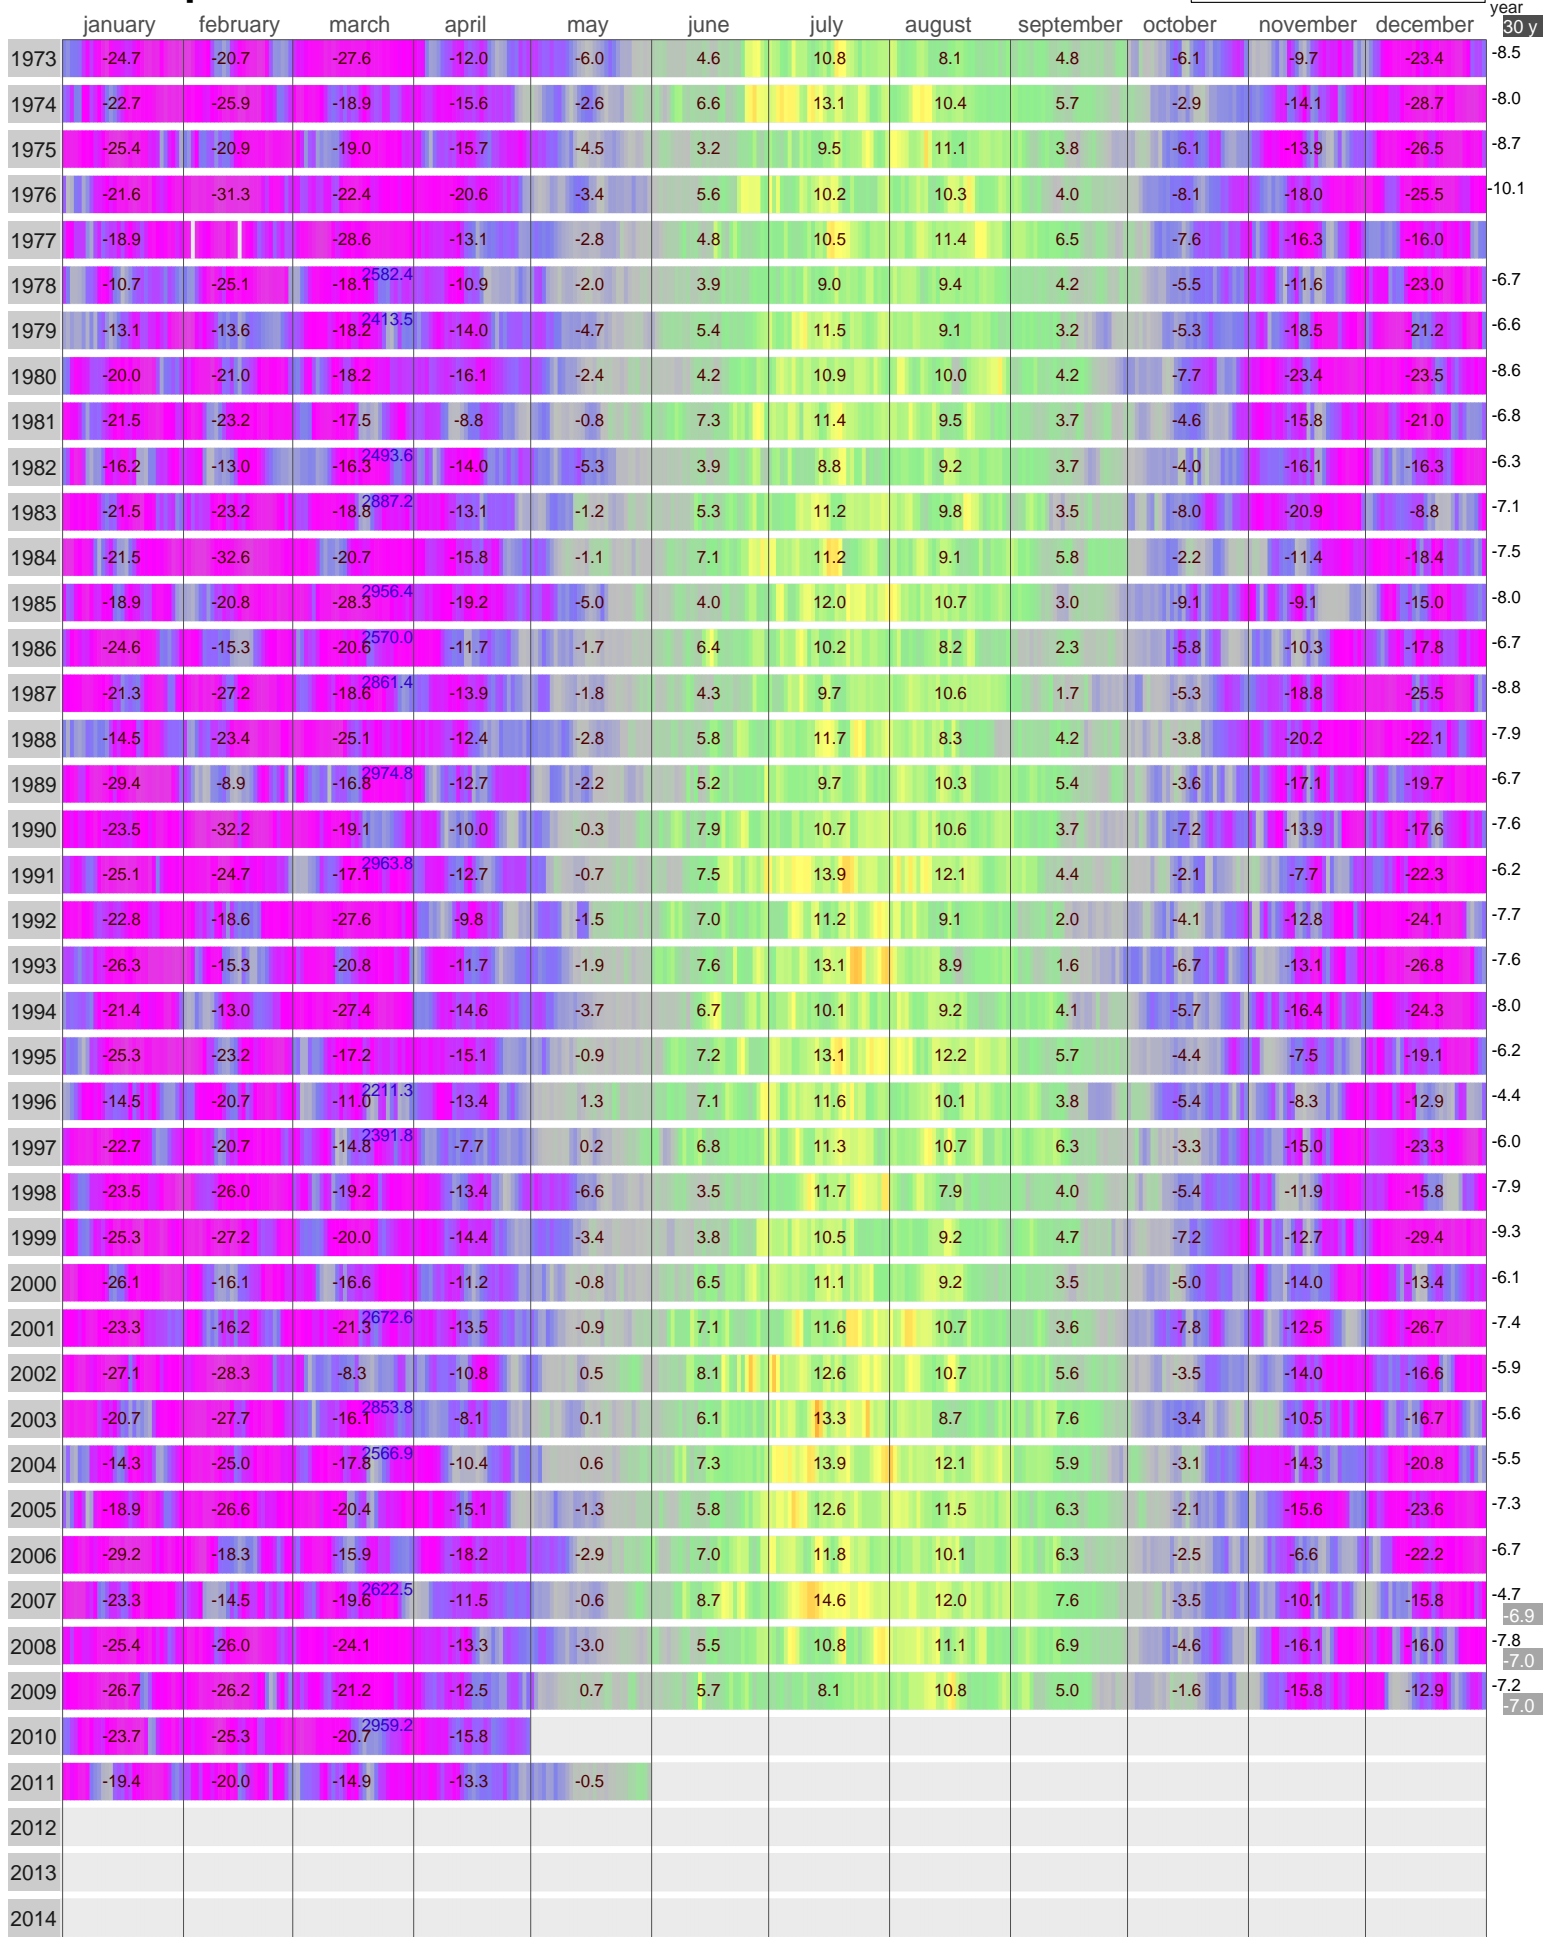

# Mean Temperature

ANADYR  
RUSSIAN FEDERATION

ECA Id: 3218 Height: 64.78 N  
64 m 177.57E 

Hellmann Winter Number  ↑

Validated data from source(s):  
13928 16967